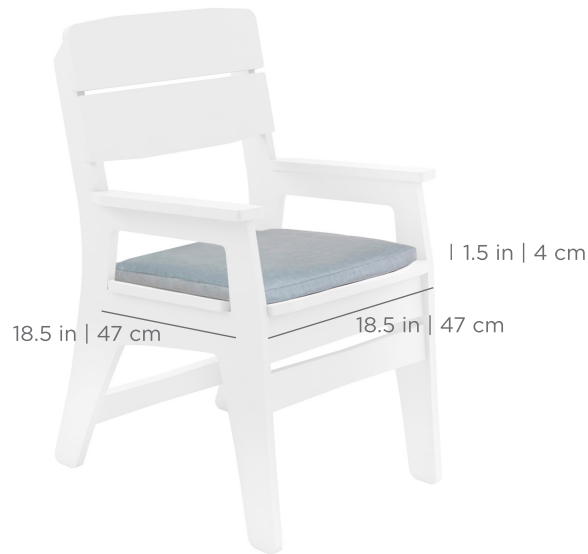

## DINING ARM CHAIR SEAT CUSHION

### FEATURES

- Perfect for residential or commercial settings
- Designed for the Mainstay Dining Arm Chair
- Crafted of high-quality, marine-grade outdoor fabrics and EZ-Dri foam core
- Built to withstand the harsh outdoor environment
- Secure in place with easy strap and buckle system
- Adds comfort, style, and convenience
- Custom embroidery available

### SPECIFICATIONS

Overall Length: 18.5 in | 47 cm  
Overall Width: 18.5 in | 47 cm  
Overall Height: 1.5 in | 4 cm

Weight: 1 lbs | 0.5 kg