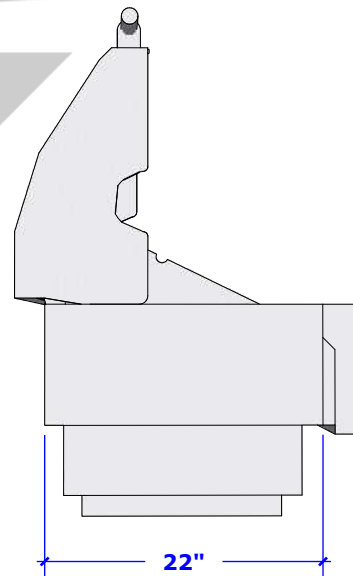

Diamond Grills Collection

42" 5-Burner Grill With Infrared Burner

Overall Dimension

Cut Out Dimensions Back Side

Cut Out Dimension Right Side

Grill Specs	Approximately 765 Sq. Inches
-------------	------------------------------