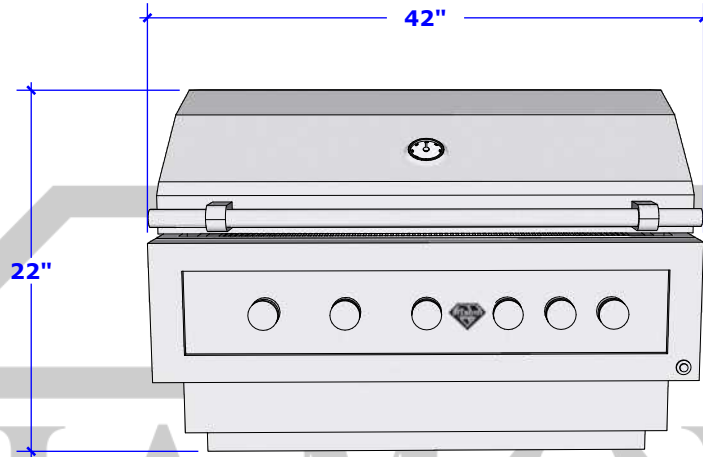

Diamond Grills Collection

42" 5-Burner Grill With Infrared Burner

Overall Dimension

Cut Out Dimensions Back Side

Cut Out Dimension Right Side

Grill Specs	Approximately 765 Sq. Inches
-------------	------------------------------