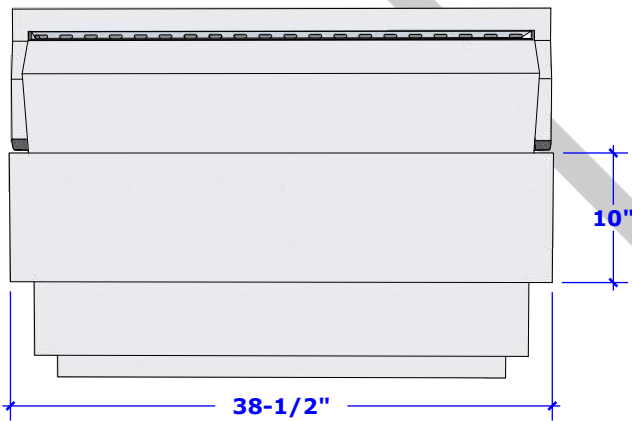

Diamond Grills Collection

42" 5-Burner Grill With Infrared Burner

Overall Dimension

Cut Out Dimensions Back Side

Cut Out Dimension Right Side

Grill Specs	Approximately 765 Sq. Inches
-------------	------------------------------