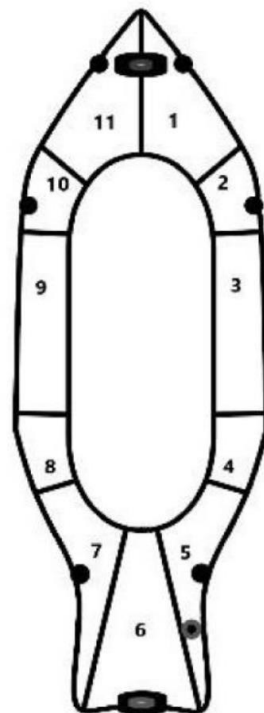

Packraft Configuration

Current-Raft

Rodeo

Length:

255cm (829€)

275cm (869€)

Own length: _____cm
(29€/ +10cm)

Material:

Chose colors:

Sections:

- 1 _____
- 2 _____
- 3 _____
- 4 _____
- 5 _____
- 6 _____
- 7 _____
- 8 _____
- 9 _____
- 10 _____
- 11 _____

Included equipment:

- Inflation bag
- Seat
- Sprayskirt & Coaming
- Thighstraps
- EVA foam backrest
- Spray deck fixed
- Repair Set
- Handle stern
- Handle bow
- 4 fixing loops bow
- 2 fixing loops stern