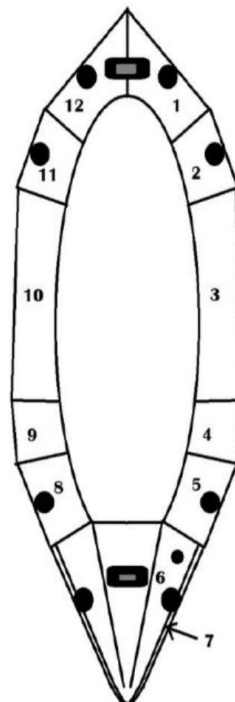

Packraft Configuration

Current-Raft

Revolution 2.0

Length:

255cm (1029€)

265cm (1049€)

Own length: _____cm
(29€/ +10cm)

Material:

Tubes (Note color choice):

210D TPU

420D TPU

Floor:

840D TPU

420D TPU

Colors:

420D	210D	
		Gelb
		Orange
		Orangerot
		Rot
		Hellblau
		Dunkelblau
		Olivegrün
		Dunkelgrün
		Weinrot
		Braun
		Schwarz

Chose colors:

Sections:

- 1 _____
- 2 _____
- 3 _____
- 4 _____
- 5 _____
- 6 _____
- 7 _____
- 8 _____
- 9 _____
- 10 _____
- 11 _____

Included equipment:

- Inflation bag
- Seat
- Sprayskirt & Coaming
- Thighstraps
- EVA foam backrest
- Spray deck fixed
- Repair Set
- Handle stern
- Handle bow
- 4 fixing loops bow
- 4 fixing loops stern