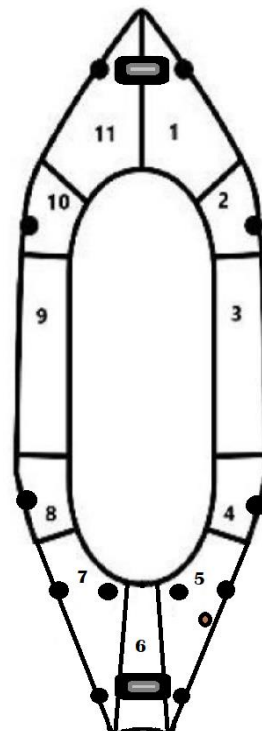

Chose colors:

Sections:

- 1 _____
- 2 _____
- 3 _____
- 4 _____
- 5 _____
- 6 _____
- 7 _____
- 8 _____
- 9 _____
- 10 _____
- 11 _____