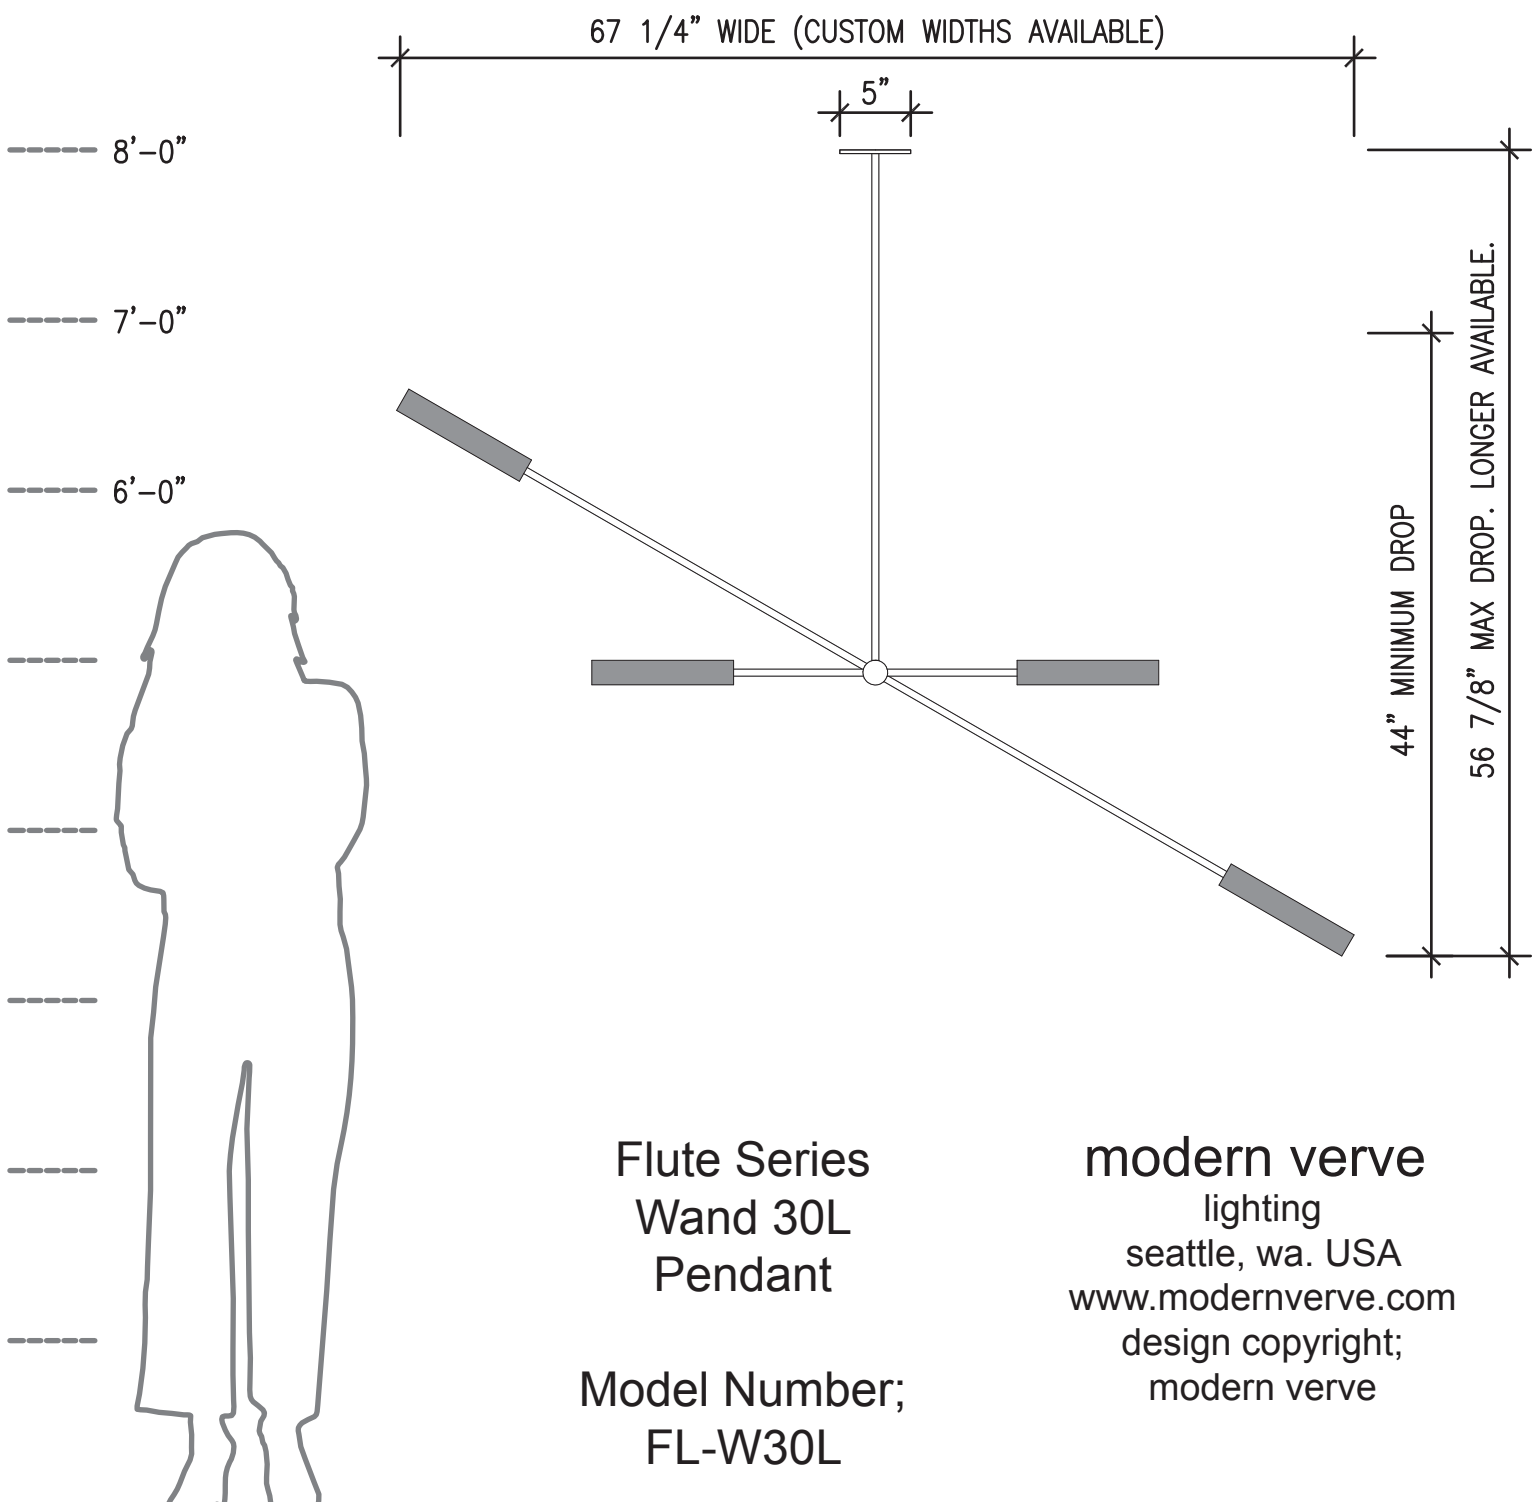

Stock Number - FL-W30L

Designer - Shea Bajaj

Materials

Machined brass and aluminum with hand formed milk glass cylinders.

Lamping

(4) 120 volt 5 watt (20 watts total) E12 LED 3000 kelvin, 80 CRI, 15,000 hour, 500 lumens each lamp. Lamps included. Fully dimmable & re-lampable. 2700 kelvin lamps & 240 or 277 volt options available.

Size

36" standard stem can be field adjusted
Custom stem lengths available.

Canopy - 5" diameter.

Weight - 15 pounds, 20 pounds in brass.

Availability

6 to 8 weeks. See Terms and Conditions

Flute Series Wand 30L Pendant LED

FL-W30L

Flute Series
Wand 30L
Pendant

Model Number;
FL-W30L

modern verve
lighting
seattle, wa. USA
www.modernverve.com
design copyright;
modern verve