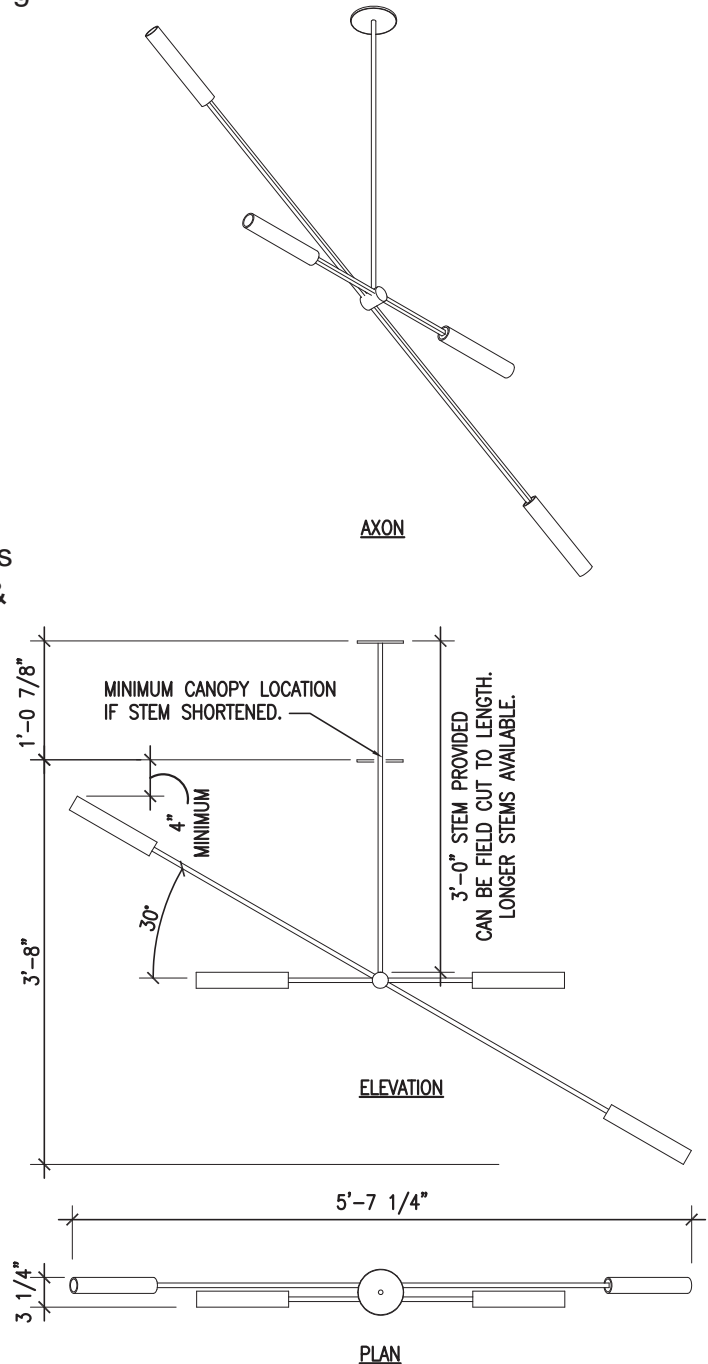

Stock Number - FL-W30L

Designer - Shea Bajaj

Materials

Machined brass and aluminum with hand formed milk glass cylinders.

Lamping

(4) 120 volt 5 watt (20 watts total) E12 LED 3000 kelvin, 80 CRI, 15,000 hour, 500 lumens each lamp. Lamps included. Fully dimmable & re-lampable. 2700 kelvin lamps & 240 or 277 volt options available.

Size

36" standard stem can be field adjusted
Custom stem lengths available.

Canopy - 5" diameter.

Weight - 15 pounds, 20 pounds in brass.

Availability

6 to 8 weeks. See Terms and Conditions

Flute Series Wand 30L Pendant LED

FL-W30L

Flute Series
Wand 30L
Pendant

Model Number;
FL-W30L

modern verve
lighting
seattle, wa. USA
www.modernverve.com
design copyright;
modern verve