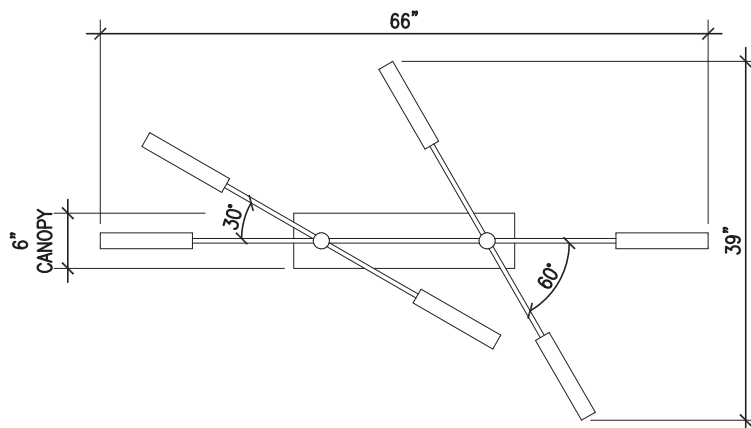

Size

35" standard stem can be field adjusted. Custom stem lengths available.

Canopy -

Linear canopy painted w/ matching finish
Base dimensions 5" x 23"

Weight - 30 pounds, 50 pounds in brass.

Availability

6 to 8 weeks. See Terms and Conditions

Flute Series Endless Horizontal Wand LED Fixture H1-L

AXON

ELEVATION

PLAN - BOTTOM VIEW