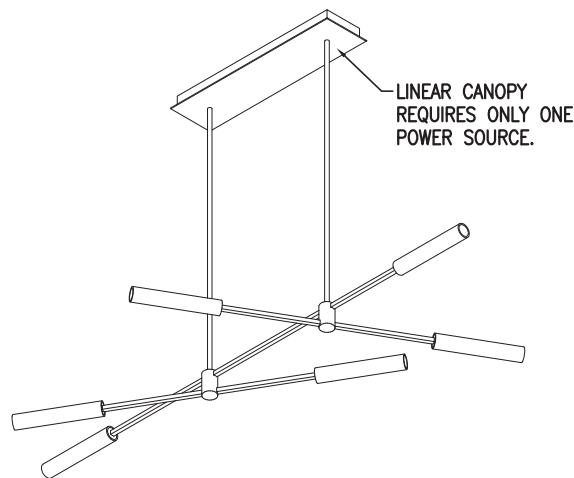

Stock Number - FLEW2-H1-L

Designer - Shea Bajaj

Materials

Machined brass and aluminum with hand formed milk glass cylinders.

Lamping

(6) 120 volt 5 watt (30 watts total) E12 LED 3000 kelvin, 80 CRI, 15,000 hour, 500 lumens each lamp. Lamps included. Fully dimmable & re-lampable. 2700 kelvin lamps & 240 or 277 volt options available.

Size

35" standard stem can be field adjusted. Custom stem lengths available.

Canopy -

Linear canopy painted w/ matching finish
Base dimensions 5" x 23"

Weight - 30 pounds, 50 pounds in brass.

Availability

6 to 8 weeks. See Terms and Conditions

Flute Series Endless Horizontal Wand LED Fixture H1-L

AXON

ELEVATION

PLAN - BOTTOM VIEW