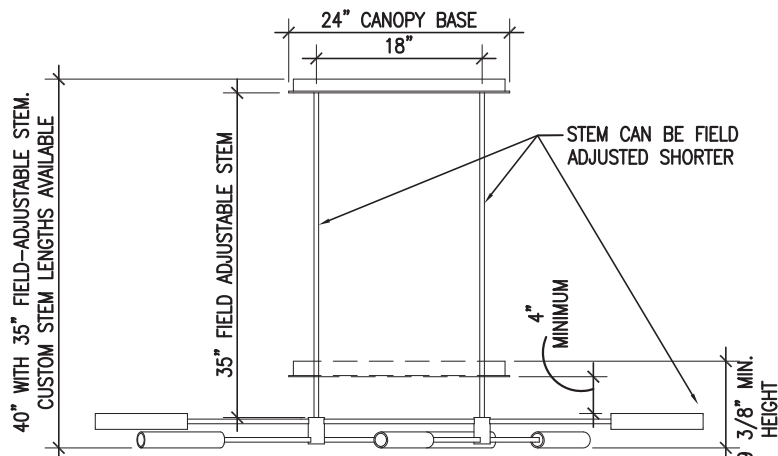

Size

35" standard stem can be field adjusted. Custom stem lengths available.

Canopy -

Linear canopy painted w/ matching finish
Base dimensions 5" x 23"

Weight - 30 pounds, 50 pounds in brass.

Availability

6 to 8 weeks. See Terms and Conditions

Flute Series Endless Horizontal Wand LED Fixture H1-L

AXON

ELEVATION

PLAN - BOTTOM VIEW