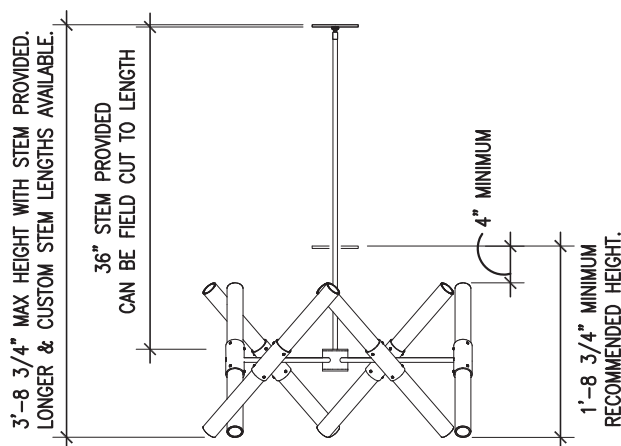

modern verve®

2909 16th Ave. S., Seattle, WA. 98144
(206) 265-2844
sales@modernverve.com
www.modernverve.com

A sleek minimal light fixture that is inspired by aircraft design of the golden era. Handcrafted in Seattle, Washington.

Stock Number - FL-CW

Designer - Shea Bajaj

Materials

Machined aluminum and hand formed glass.

Lamping

(12) 120 volt 5 watt (60 watts total) E12 LED 3000 kelvin, 80 CRI, 15,000 hour, 500 lumens each lamp. Lamps included. Fully dimmable & re-lampable. 2700 kelvin lamps & 240 or 277 volt options available.

Certifications

UL & cUL Listed. Rated for dry locations and noncombustible surfaces.

Finish options

- Brushed nickel w/ milk glass.
- Brushed black w/ milk glass.
- Custom finishes and mixed finishes available upon request.

Size

36" standard stem can be field adjusted (see installation sheet). Longer & custom stem lengths available.

Canopy - 5" diameter

Weight - 25 pounds

Availability

6 to 8 weeks. See Terms and Conditions

Flute Light Chandelier W - LED FL-CW

ELEVATION