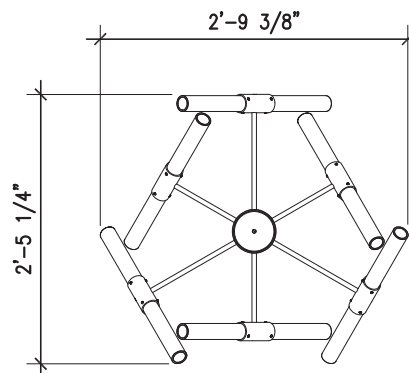

modern verve®

2909 16th Ave. S., Seattle, WA. 98144
(206) 265-2844
sales@modernverve.com
www.modernverve.com

A sleek minimal light fixture that is inspired by aircraft design of the golden era. Handcrafted in Seattle, Washington.

Stock Number - FL-CW

Designer - Shea Bajaj

Materials

Machined aluminum and hand formed glass.

Lamping

(12) 120 volt 5 watt (60 watts total) E12 LED 3000 kelvin, 80 CRI, 15,000 hour, 500 lumens each lamp. Lamps included. Fully dimmable & re-lampable. 2700 kelvin lamps & 240 or 277 volt options available.

Certifications

UL & cUL Listed. Rated for dry locations and noncombustible surfaces.

Finish options

- Brushed nickel w/ milk glass.
- Brushed black w/ milk glass.
- Custom finishes and mixed finishes available upon request.

Size

36" standard stem can be field adjusted (see installation sheet). Longer & custom stem lengths available.

Canopy - 5" diameter

Weight - 25 pounds

Availability

6 to 8 weeks. See Terms and Conditions

Flute Light Chandelier W - LED FL-CW

PLAN