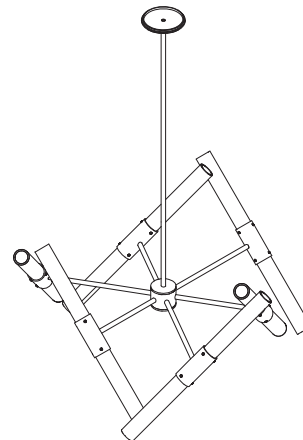

modern verve®

2909 16th Ave. S., Seattle, WA. 98144
(206) 265-2844
sales@modernverve.com
www.modernverve.com

A sleek minimal light fixture that is inspired by aircraft design of the golden era. Handcrafted in Seattle, Washington.

Stock Number - FL-CW

Designer - Shea Bajaj

Materials

Machined aluminum and hand formed glass.

Lamping

(12) 120 volt 5 watt (60 watts total) E12 LED 3000 kelvin, 80 CRI, 15,000 hour, 500 lumens each lamp. Lamps included. Fully dimmable & re-lampable. 2700 kelvin lamps & 240 or 277 volt options available.

Certifications

UL & cUL Listed. Rated for dry locations and noncombustible surfaces.

Finish options

- Brushed nickel w/ milk glass.
- Brushed black w/ milk glass.
- Custom finishes and mixed finishes available upon request.

Size

36" standard stem can be field adjusted (see installation sheet). Longer & custom stem lengths available.

Canopy - 5" diameter

Weight - 25 pounds

Availability

6 to 8 weeks. See Terms and Conditions

Flute Light Chandelier W - LED FL-CW

PERSPECTIVE