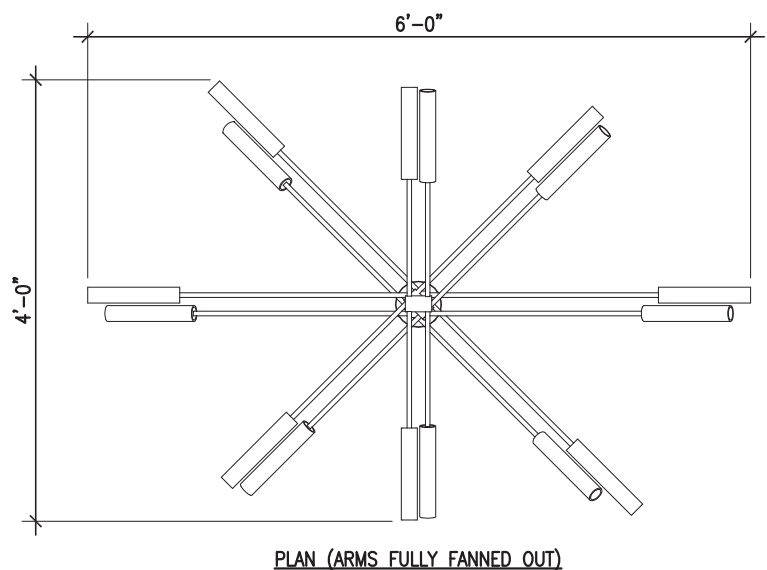

Size

35" standard stem can be field adjusted. Longer & custom stem lengths available.

Canopy - 5" diameter.

Weight - 35 pounds, 50 pounds in brass.

Availability

6 to 8 weeks. See Terms and Conditions.

Flute Series Chandelier 4-30 LED

NOTE: ARMS CAN BE PARTIALLY ROTATED FOR MORE LINEAR PROFILE