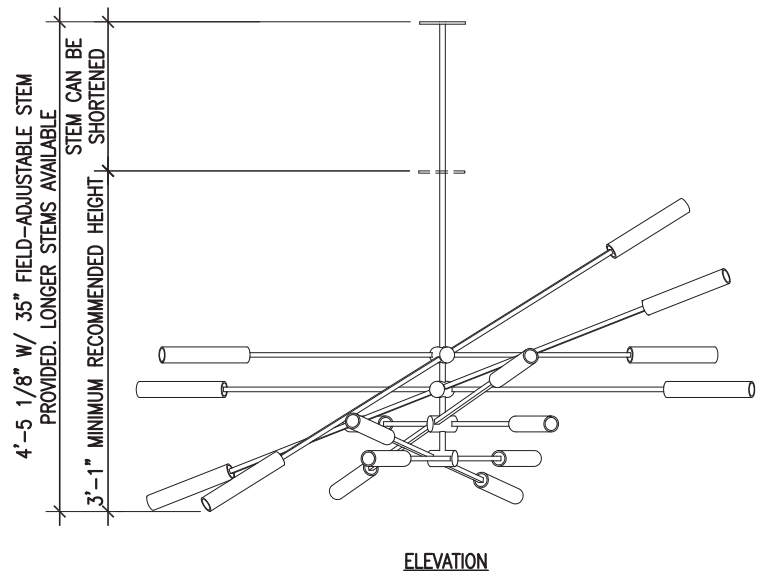

Stock Number - FL4-30

Designer - Shea Bajaj

Materials

Machined brass and aluminum with hand formed milk glass cylinders.

Lamping

(16) 120 volt 5 watt (80 watts total) E12 LED 3000 kelvin, 80 CRI, 15,000 hour, 500 lumens each lamp. Lamps included. Fully dimmable & re-lampable. 2700 kelvin lamps & 240 or 277 volt options available.

Size

35" standard stem can be field adjusted. Longer & custom stem lengths available.

Canopy - 5" diameter.

Weight - 35 pounds, 50 pounds in brass.

Availability

6 to 8 weeks. See Terms and Conditions.

Flute Series Chandelier 4-30 LED

NOTE: ARMS CAN BE PARTIALLY ROTATED FOR MORE LINEAR PROFILE