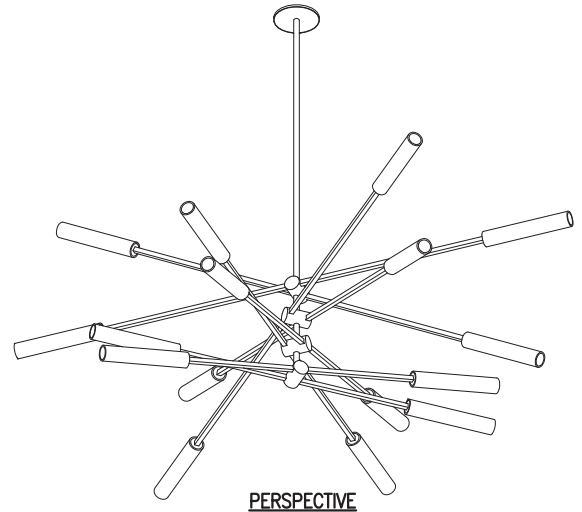

Stock Number - FL4-30

Designer - Shea Bajaj

Materials

Machined brass and aluminum with hand formed milk glass cylinders.

Lamping

(16) 120 volt 5 watt (80 watts total) E12 LED 3000 kelvin, 80 CRI, 15,000 hour, 500 lumens each lamp. Lamps included. Fully dimmable & re-lampable. 2700 kelvin lamps & 240 or 277 volt options available.

Size

35" standard stem can be field adjusted. Longer & custom stem lengths available.

Canopy - 5" diameter.

Weight - 35 pounds, 50 pounds in brass.

Availability

6 to 8 weeks. See Terms and Conditions.

Flute Series Chandelier 4-30 LED

NOTE: ARMS CAN BE PARTIALLY ROTATED FOR MORE LINEAR PROFILE