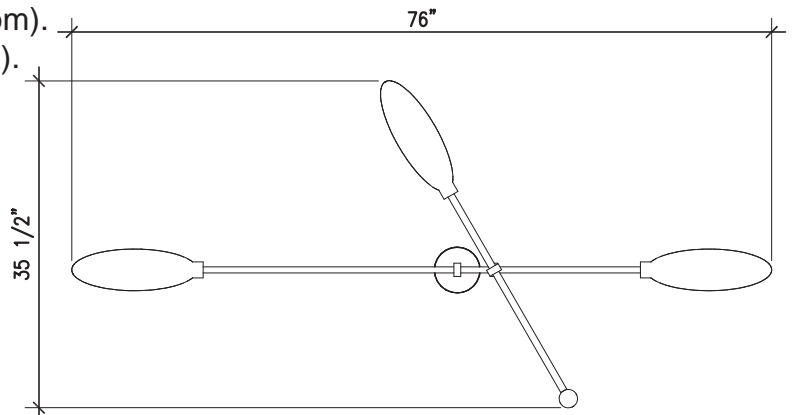

Stock Number - BLS 48-3

Designer - Shea Bajaj

Materials

Machined brass and aluminum with hand crafted porcelain shades.

Lamping

(3) 120 volt 4 watt (12 watts total) E26 LED 2700 kelvin, 80 CRI, 15,000 hour, 400 lumens each lamp. Lamps included. Fully dimmable and re-lampable. 240 volt version available upon request.

Size

35" standard stem can be field adjusted
Custom stem lengths available.

Canopy - 5" diameter.

Weight - 20 pounds

Availability

6 to 8 weeks. See Terms and Conditions

AXON

ELEVATION