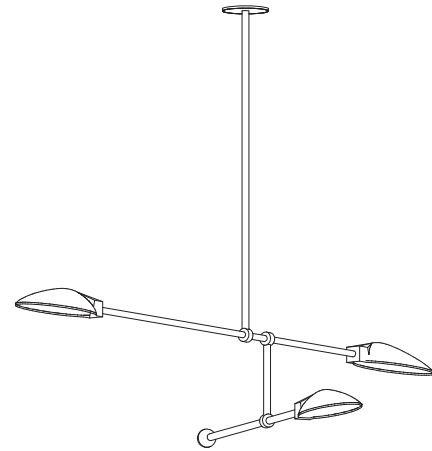

Stock Number - BLS 48-3

Designer - Shea Bajaj

Materials

Machined brass and aluminum with hand crafted porcelain shades.

Lamping

(3) 120 volt 4 watt (12 watts total) E26 LED 2700 kelvin, 80 CRI, 15,000 hour, 400 lumens each lamp. Lamps included. Fully dimmable and re-lampable. 240 volt version available upon request.

Size

35" standard stem can be field adjusted
Custom stem lengths available.

Canopy - 5" diameter.

Weight - 20 pounds

Availability

6 to 8 weeks. See Terms and Conditions

AXON

ELEVATION