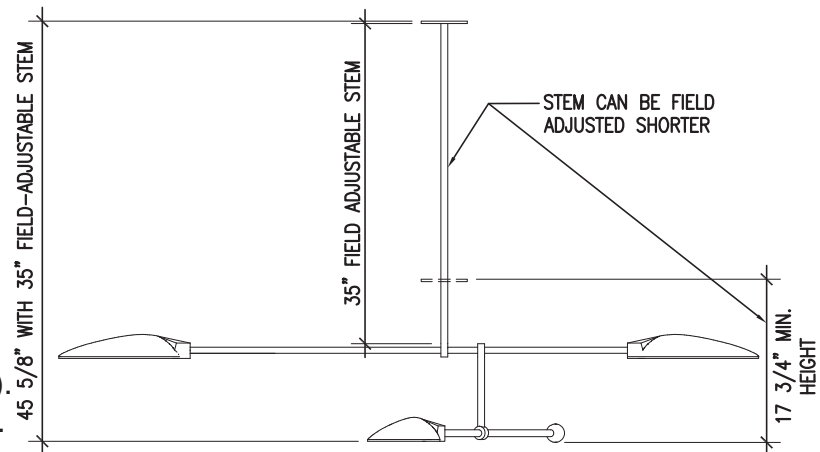

Stock Number - BLS 48-3

Designer - Shea Bajaj

Materials

Machined brass and aluminum with hand crafted porcelain shades.

Lamping

(3) 120 volt 4 watt (12 watts total) E26 LED 2700 kelvin, 80 CRI, 15,000 hour, 400 lumens each lamp. Lamps included. Fully dimmable and re-lampable. 240 volt version available upon request.

Size

35" standard stem can be field adjusted
Custom stem lengths available.

Canopy - 5" diameter.

Weight - 20 pounds

Availability

6 to 8 weeks. See Terms and Conditions

AXON

ELEVATION