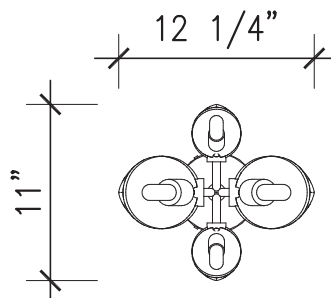

Size:

18 3/4" standard ceiling mount drop.
Custom drops available upon request.

Canopy: 5" diameter.

Weight; 5 pounds

Availability:

6 to 8 weeks.
See Terms and Conditions

PERSPECTIVE 1

PERSPECTIVE 2

ELEVATION A

ELEVATION B

18 3/4"
STANDARD DROP

PLAN VIEW

ELEVATION w/
CUSTOM DROP

CUSTOM DROP(S) AVAILABLE

12 1/4"
ELEVATION A

11"
ELEVATION B