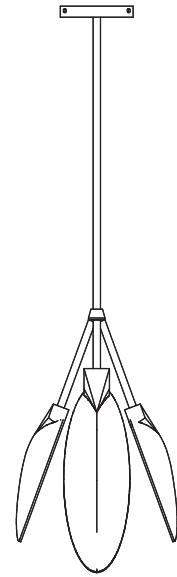

Stock Number; ARC-4-SB

Designer; Shea Bajaj

Materials:

Machined brass and aluminum with hand crafted porcelain shades.

Lamping:

(2) 120 volt 5 watt (10 watts total) E26 LED & (2) 120 volt 4.5 watt (9 watts total) E12 LED Lamps. 2700 kelvin, 80 CRI, 10,000 hour life at 450 lumens each lamp. Fully dimmable and re-lampable. Lamps included.

Size:

18 3/4" standard ceiling mount drop.
Custom drops available upon request.

Canopy: 5" diameter.

Weight; 5 pounds

Availability:

6 to 8 weeks.
See Terms and Conditions

PERSPECTIVE 1

PERSPECTIVE 2

ELEVATION A

ELEVATION B

18 3/4"
STANDARD DROP

PLAN VIEW

ELEVATION w/
CUSTOM DROP

CUSTOM DROP(S) AVAILABLE

12 1/4"
ELEVATION A

11"
ELEVATION B

8'-0"

7'-0"

6'-0"

18 3/4"
STANDARD DROP

CUSTOM DROP(S) AVAILABLE

Aria 4-SB
Ceiling Fixture

Model Number;
ARC-4-SB

modern verve