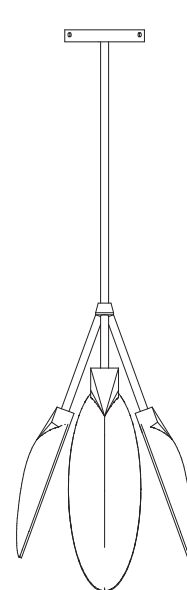

Stock Number; ARC-4-SB

Designer; Shea Bajaj

Materials:

Machined brass and aluminum with hand crafted porcelain shades.

Lamping:

(2) 120 volt 5 watt (10 watts total) E26 LED & (2) 120 volt 4.5 watt (9 watts total) E12 LED Lamps. 2700 kelvin, 80 CRI, 10,000 hour life at 450 lumens each lamp. Fully dimmable and re-lampable. Lamps included.

Size:

18 3/4" standard ceiling mount drop.
Custom drops available upon request.

Canopy: 5" diameter.

Weight; 5 pounds

Availability:

6 to 8 weeks.
See Terms and Conditions

PERSPECTIVE 1

PERSPECTIVE 2

ELEVATION A

ELEVATION B

18 3/4"
STANDARD DROP

PLAN VIEW

ELEVATION w/
CUSTOM DROP

CUSTOM DROP(S) AVAILABLE

12 1/4"
ELEVATION A

11"
ELEVATION B

8'-0"

7'-0"

6'-0"

18 3/4"
STANDARD DROP

CUSTOM DROP(S) AVAILABLE

Aria 4-SB
Ceiling Fixture

Model Number;
ARC-4-SB

modern verve