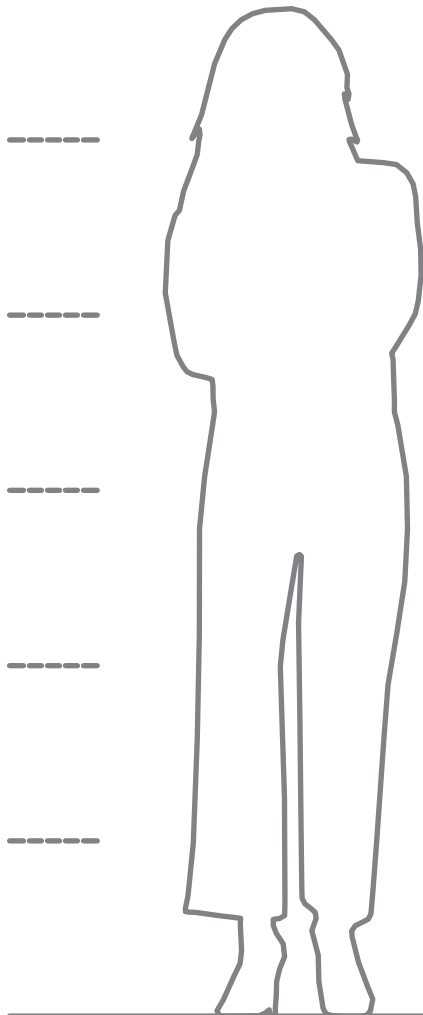

Stock Number; ARC-4-SB

Designer; Shea Bajaj

Materials:

Machined brass and aluminum with hand crafted porcelain shades.

Lamping:

(2) 120 volt 5 watt (10 watts total) E26 LED & (2) 120 volt 4.5 watt (9 watts total) E12 LED Lamps. 2700 kelvin, 80 CRI, 10,000 hour life at 450 lumens each lamp. Fully dimmable and re-lampable. Lamps included.

Size:

18 3/4" standard ceiling mount drop.
Custom drops available upon request.

Canopy: 5" diameter.

Weight; 5 pounds

Availability:

6 to 8 weeks.
See Terms and Conditions

PERSPECTIVE 1

PERSPECTIVE 2

ELEVATION A

ELEVATION B

18 3/4"
STANDARD DROP

PLAN VIEW

ELEVATION w/
CUSTOM DROP

CUSTOM DROP(S) AVAILABLE

12 1/4"
ELEVATION A

11"
ELEVATION B

8'-0"

7'-0"

6'-0"

18 3/4"
STANDARD DROP

CUSTOM DROP(S) AVAILABLE

Aria 4-SB
Ceiling Fixture

Model Number;
ARC-4-SB

modern verve