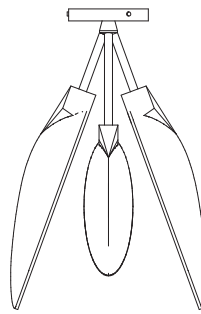

Stock Number; ARC-4-SB

Designer; Shea Bajaj

Materials:

Machined brass and aluminum with hand crafted porcelain shades.

Lamping:

(2) 120 volt 5 watt (10 watts total) E26 LED & (2) 120 volt 4.5 watt (9 watts total) E12 LED Lamps. 2700 kelvin, 80 CRI, 10,000 hour life at 450 lumens each lamp. Fully dimmable and re-lampable. Lamps included.

Size:

18 3/4" standard ceiling mount drop.
Custom drops available upon request.

Canopy: 5" diameter.

Weight; 5 pounds

Availability:

6 to 8 weeks.
See Terms and Conditions

PERSPECTIVE 1

PERSPECTIVE 2

ELEVATION A

ELEVATION B

18 3/4"
STANDARD DROP

PLAN VIEW

ELEVATION w/
CUSTOM DROP

CUSTOM DROP(S) AVAILABLE

12 1/4"
ELEVATION A

11"
ELEVATION B

8'-0"

7'-0"

6'-0"

18 3/4"
STANDARD DROP

CUSTOM DROP(S) AVAILABLE

Aria 4-SB
Ceiling Fixture

Model Number;
ARC-4-SB

modern verve