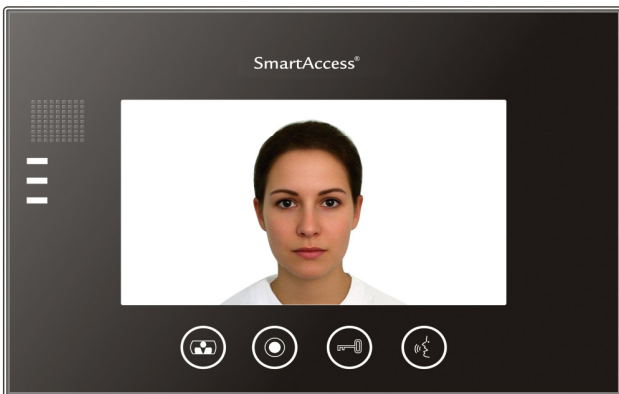

SmartAccess® 7" Video Intercom Kit

Product Features

- Colour video intercom kit
- Kit includes 1 video entrance panel and 1 7" hands free video monitor
- Expandable up to 4 hands free video monitors
- Expandable up to 2 video entrance panels
- Video monitoring of entrance panels
- Attractive compact design
- 70m range
- IP45 entrance panel

Ordering Information

Product Code	Description
C10SAVK3	SmartAccess® 7" Video Intercom Kit
C10SAVEP2	Additional SmartAccess® Entrance Panel
C10SAVM3	Additional SmartAccess® 7" Hands Free Video Monitor
C10SAVM2	Additional SmartAccess® 4" Hands Free Video Monitor

SmartAccess® 7" Video Intercom Kit

Technical Specifications

Video Entrance Panel	
Camera:	Colour 1/3" CCD
Lens:	3.6mm
Dimensions:	135 x 58.5 x 40mm
Back Light:	4 LEDs
Power Supply:	Powered from monitor PSU
Operating Temperature:	-20°C to 70°C
Weather Resistance:	IP45
Door Release:	Dry contact N/O going N/C Duration 3 seconds

Hands Free Video Monitor	
Monitor:	7" TFT LCD colour
Resolution:	480 x 234
Dimensions:	241 x 161 x 23mm
Power Supply:	14.5V DC (PSU included)
Power Consumption:	Standby 90mA Online 600mA
Operating Temperature:	0°C to 70°C