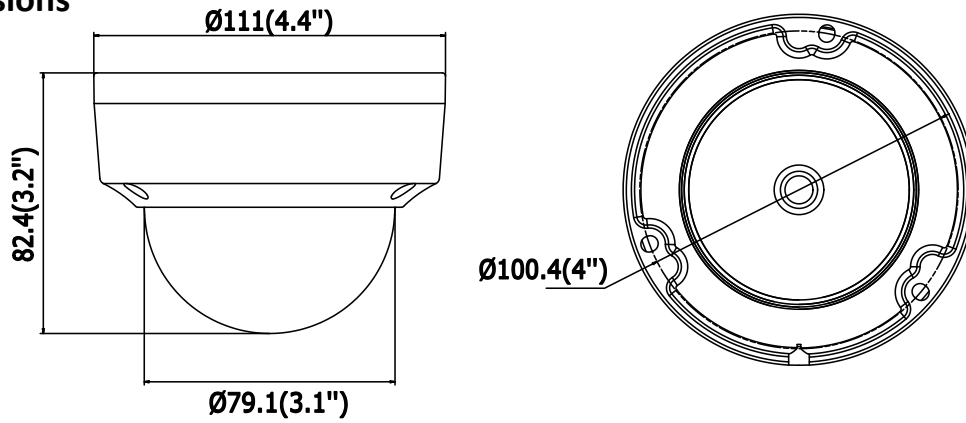

<b>Network</b>	
Network Storage	Support microSD/SDHC/SDXC card (128G) local storage, NAS (NFS,SMB/CIFS), ANR
Alarm Trigger	Motion Detection, Tampering Alarm, Network Disconnected, IP Address Conflict, Illegal Login, HDD full, HDD error
Protocols	TCP/IP, UDP, ICMP, HTTP, HTTPS, FTP, DHCP, DNS, DDNS, RTP, RTSP, RTCP, PPPoE, NTP, UPnP, SMTP, SNMP, IGMP, 802.1X, QoS, IPv6
Standard	ONVIF (PROFILE S, PROFILE G), ISAPI
General Function	One-key Reset, Anti-Flicker, Heartbeat, Mirror, Password Protection, Privacy Mask, Watermark, IP Address Filter
<b>Interface</b>	
Communication Interface	1 RJ45 10M/100M self-adaptive Ethernet port
Audio (-S)	1 audio input (line in), 1 audio output interface
Alarm (-S)	1 alarm input, 1 alarm output
On-board Storage	Built-in microSD/SDHC/SDXC slot, up to 128 GB
<b>Smart Feature-set</b>	
Behavior Analysis	Line crossing detection, intrusion detection, unattended baggage detection, object removal detection
Exception Detection	Scene change detection
Line Crossing Detection	Cross a pre-defined virtual line, up to 1 pre-defined virtual lines supported
Intrusion Detection	Enter and loiter in a pre-defined virtual region, up to 1 pre-defined virtual regions supported
Object Removal Detection	Objects removed from the pre-defined region, such as the exhibits on display.
Unattended Baggage Detection	Objects left over in the pre-defined region such as the baggage, purse, dangerous materials
Face Detection	Human face appears in the image can be detected and trigger linkage method
<b>General</b>	
Operating Conditions	-30 °C to +60 °C (-22 °F to +140 °F), Humidity 95% or less (non-condensing)
Power Supply	12 VDC ± 25%, 6.2 W PoE(802.3af, class 3), 9 W
IR Range	Up to 30 m
Protection Level	IP67, IK10
Dimensions	Camera: Φ 111 × 82.4 mm (Φ 4.4" × 3.2") Package: 134 × 134 × 108 mm (5.27" × 5.27" × 4.25")
Weight	Camera: 500 g (1.1 lb.)

## Dimensions

Unit: mm