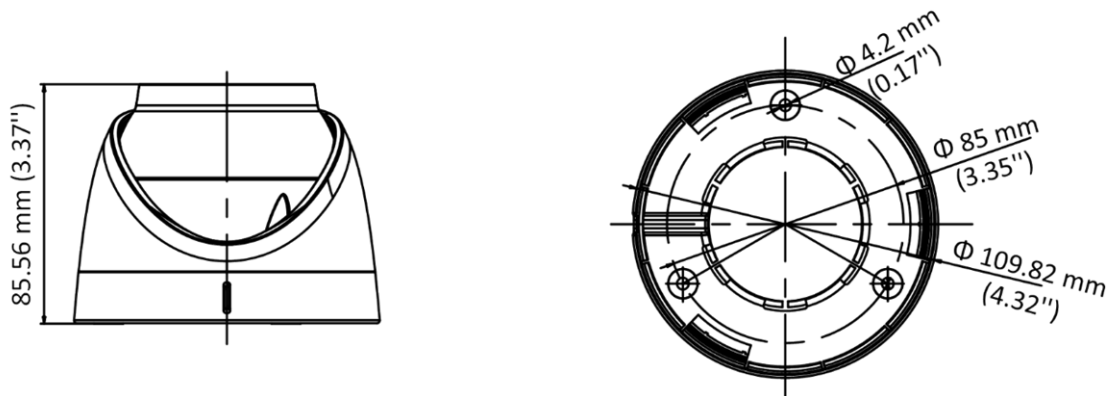

General	
Power Consumption	Max. 3.5 W
Protection Level	IP67
Material	Main Body: Metal Enclosure: Plastic
White Light Range	Up to 20 m
Communication	HIKVISION-C
Dimensions	Φ 109.82 mm × 85.56 mm (4.32" × 3.37")
Weight	Approx. 350 g (0.77 lb.)

Available Model

DS-2CE72HFT-F

Dimension

Accessory