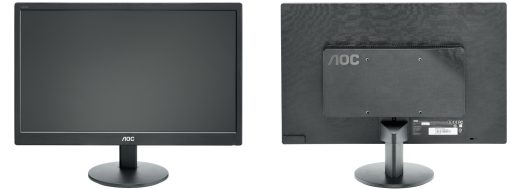

e2070Swn

49.5cm (19.5") LED MONITOR

Line:

Line:	Value
Paneltype:	WLED
Monitor Size:	19.5"
Visible Screen Size:	49.5cm
Screen Format:	16:9
Brightness:	200 (typ) cd/m²
Contrast Ratio Dynamic:	20.000.000:1
Contrast Ratio Typical:	600:1
Pixel / Dot / Pitch:	0.27 (H) x 0.26 (V)
Display Area:	433.9 (H) x 236.3 (V)
Viewing Angle:	90°/60° (CR 10)
Response Time:	5 ms

Scanning Frequency:

Scanning Frequency:	H: 30-83khz / V: 50-76Hz
Pixel Frequency:	140 MHz

Resolution:

Maximum Resolution:	1600 x 900@60Hz
Recommend Resolution:	1600 x 900@60Hz
Colors:	16.7 M
HDCP compatible:	No

Signal Input:

Analogue Input: D-Sub:	Yes
Digital Input: DVI-D / HDMI:	No / No
Composite CVBS Input:	No
Component CVBS Input:	No
S-Video Input:	No
Component Input:	No
SCART:	No
CI Card:	No
Display Port Input:	No

Connectors:

D-Sub 15 pin:	Yes
DVI-D 24-pin:	No
HDMI:	No
Display Port Input:	No

Power:

Power Source:	On: 18W; Standby: 0.5W; Off: 0.3W
Power Consumption:	90 ~ 240 VAC, 50 / 60 Hz