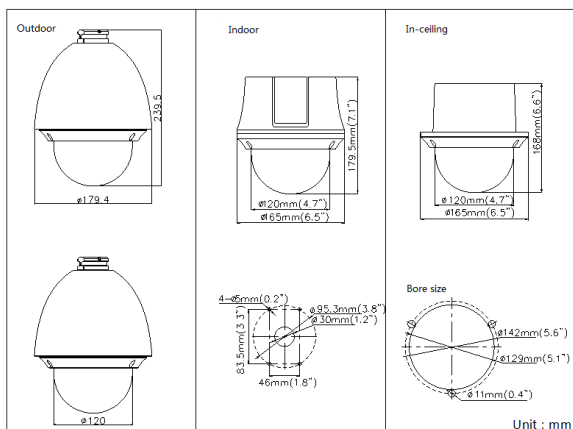

Dimensions

Accessories