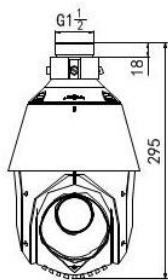

Dimensions

Unit:mm

Accessories

Distributed by

Headquarters
No.555 Qianmo Road, Binjiang District,
Hangzhou 310051, China
T +86-571-8807-5998
overseasbusiness@hikvision.com

Hikvision Poland
T +48-22-460-01-50
poland@hikvision.com

Hikvision USA
T +1-909-895-0400
sales.usa@hikvision.com

Hikvision India
T +91-22-28469900
sales@pramahikvision.com

Hikvision UK
T +44-1628-9021-4
support.uk@hikvision.com

Hikvision Europe
T +31-23-5542770
saleseuro@hikvision.com

Hikvision Italy
T +39-0438-6902
info.it@hikvision.com

Hikvision Singapore
T +65-6684-4718
sg@hikvision.com

Hikvision Middle East
T +971-4-8816086
salesme@hikvision.com

Hikvision France
T +33(0)1-85-330-444
info.fr@hikvision.com

Hikvision Oceania
T +61-2-8599-4233
salesau@hikvision.com

Hikvision Russia
T +7-495-669-67-99
saleru@hikvision.com

Hikvision Spain
T +34-91-737-16-55
info.es@hikvision.com

Hikvision Hong Kong
T +852-2151-1761