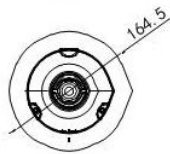

Dimensions

Unit:mm