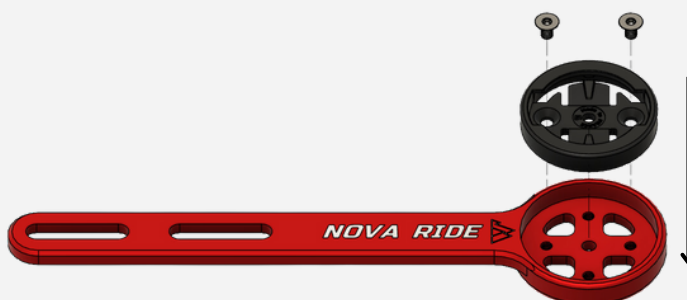

To properly position your insert, help you with the letter W

**2.** Put the insert in the computer mount and fix it with the 2 screws by using Hex Allen key 2 mm.