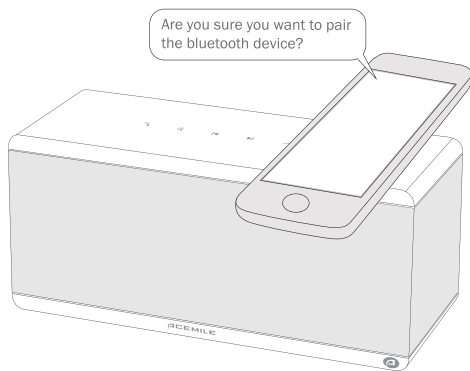

REAR PANEL

CONTROL PANEL

TURN ON/OFF

Press the power button to turn ON or turn OFF the unit.

NFC

If your device features NFC functionality, simply approach its NFC area with the  mark of the THEATRE BOX™.

TV AUDIO

PAIR

Note: If the Bluetooth connection is preoccupied, and you want to have a new device connected to the THEATRE BOX™, hold the  button until the LED flashes white and red indicating that it enters pairing mode.