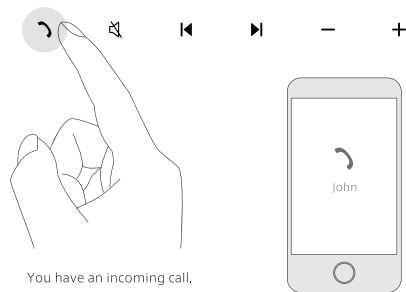

CONFERENCE CALL

You have an incoming call.

DECLARATION OF CONFORMITY

Hereby, ACEMILE Inc declares that this device is in compliance with the essential requirements and other relevant provisions of Directive 1999/5/EC.