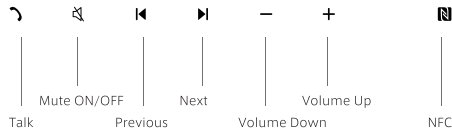

CONTROL PANEL