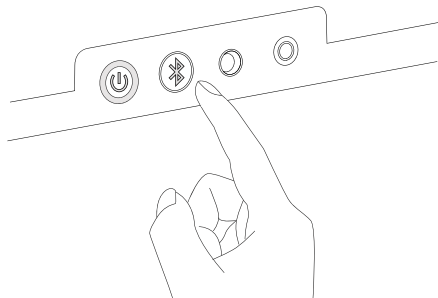

REAR PANEL

CONTROL PANEL

TURN ON/OFF

Press the power button to turn ON or turn OFF the unit.

NFC

If your device features NFC functionality, simply approach its NFC area with the  mark of the THEATRE BOX™.

TV AUDIO

PAIR

Note: If the Bluetooth connection is preoccupied, and you want to have a new device connected to the THEATRE BOX™, hold the  button until the LED flashes white and red indicating that it enters pairing mode.