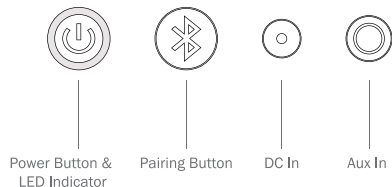

IC CAUTION

This device complies with Industry Canada licence-exempt RSS standard(s). Operation is subject to the following two conditions: (1) this device may not cause interference, and (2) this device must accept any interference, including interference that may cause undesired operation of the device.

SPECS

10.3 in. (260mm) 4.3 in. (110mm) 3.3 in. (85mm)

Q3D Holophony™ technology

Built-in 360° microphone

Frequency Range 20Hz-20KHz

Bluetooth V4.0 compliant, A2DP 1.2, HFP 1.6

Supports most music formats, along with transmission of Apt-X, SBC and AAC

3.5 mm stereo input (aux in)

Power output (peak): 125 W

Output: 15V/3A DC

REAR PANEL

CONTROL PANEL

TURN ON/OFF