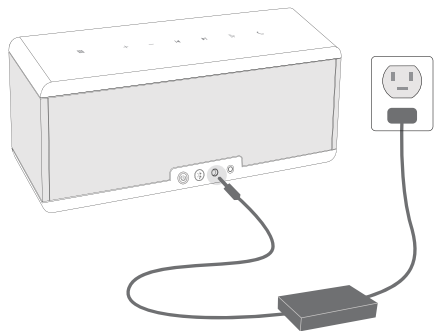

CHARGE

Connect the THEATRE BOX™ to a power outlet using the power adaptor. The LED ring indicator will turn white when the device is fully charged. Full charging capacity is reached in about 4.5 hours. When using the device for the first time, it needs to be fully charged to become operational.

Normally, a fully-charged THEATRE BOX™ can be used for up to 20 hours of playback. When power is low, the LED ring indicator on the back of the unit will turn red.