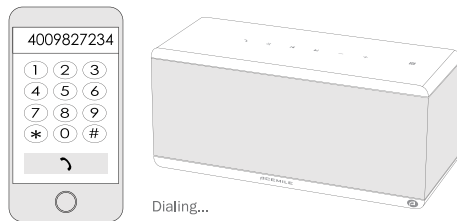

CONFERENCE CALL

You have an incoming call.

DECLARATION OF CONFORMITY

Hereby, ACEMILE Inc declares that this device is in compliance with the essential requirements and other relevant provisions of Directive 1999/5/EC.