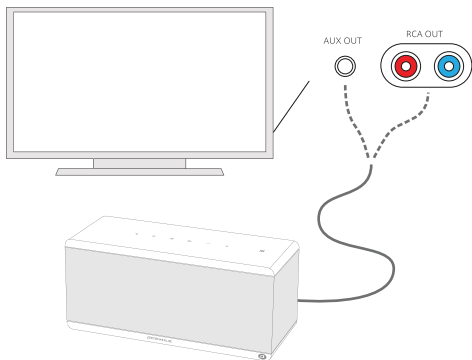

REAR PANEL

CONTROL PANEL

TURN ON/OFF

Press the power button to turn ON or turn OFF the unit.

NFC

If your device features NFC functionality, simply approach its NFC area with the  mark of the THEATRE BOX™.

TV AUDIO

PAIR

Note: If the Bluetooth connection is preoccupied, and you want to have a new device connected to the THEATRE BOX™, hold the  button until the LED flashes white and red indicating that it enters pairing mode.