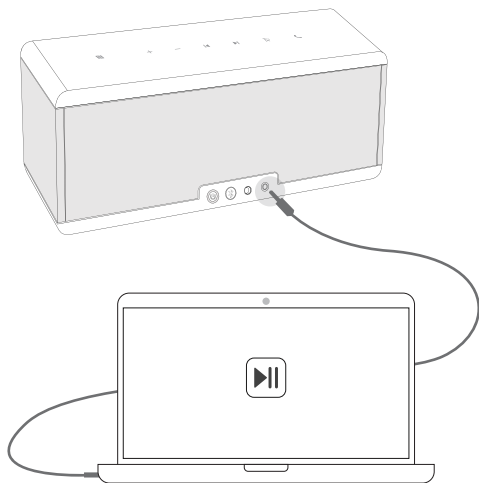

AUX IN

CONFERENCE CALL

You have an incoming call.

DECLARATION OF CONFORMITY

Hereby, ACEMILE Inc declares that this device is in compliance with the essential requirements and other relevant provisions of Directive 1999/5/EC.