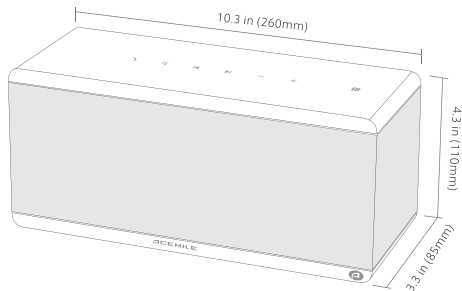

IC CAUTION

This device complies with Industry Canada licence-exempt RSS standard(s). Operation is subject to the following two conditions: (1) this device may not cause interference, and (2) this device must accept any interference, including interference that may cause undesired operation of the device.

SPECS

10.3 in. (260mm) 4.3 in. (110mm) 3.3 in. (85mm)

Q3D Holophony™ technology

Built-in 360° microphone

Frequency Range 20Hz-20KHz

Bluetooth V4.0 compliant, A2DP 1.2, HFP 1.6

Supports most music formats, along with transmission of Apt-X, SBC and AAC

3.5 mm stereo input (aux in)

Power output (peak): 125 W

Output: 15V/3A DC