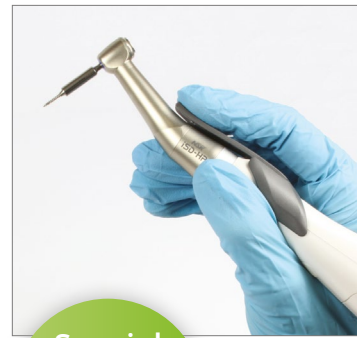

Special Offer 2

Buy 25 Sterile or 30 non-sterile implants at **NRP** and receive a **FREE Clinical Complete Kit worth £875.00**

ISD900 Cordless Screwdriver

We recommend the ISD900 cordless screwdriver for use with the Infitas mini implant system mini components for palatal and difficult access insertion sites. The ISD900 will guarantee precise torque control due to the unique NSK torque calibration system which is extremely easy to use.

The ISD900 is very quiet and smooth running, patient friendly, lightweight and easy to handle due to the extension arm which enables the user to avoid lateral movements during insertion.

DB06-ISD900
NRP £1240.00 **Offer £1150.00**