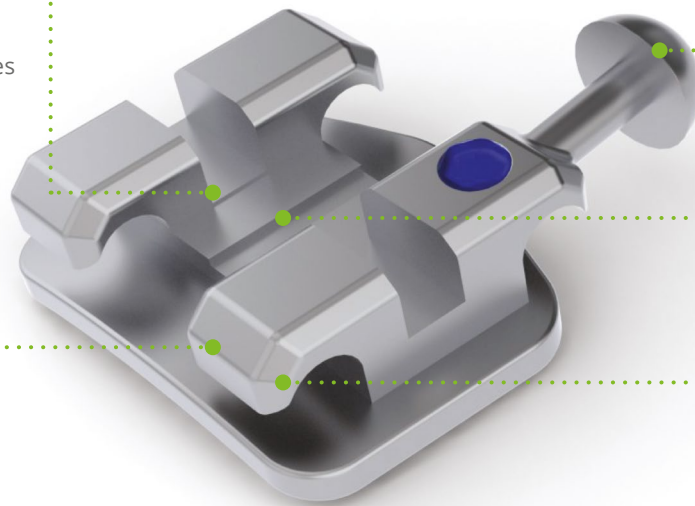

Our popular Evolve stainless steel bracket is available in standard and mini. Both brackets include the same features low profile design, mushroom shaped hook and a reliable mesh bonding base, but the mini bracket benefits from up to a 20% reduction in the overall size; which results in greater inter-bracket span and improved patient aesthetics.

Also available with gingivally offset bicuspids brackets. Available in .018 and .022 Roth and MBT.

Mini Version Now Available

Standard bracket

Mini bracket

Special Offer
55p each NRP £1.60
 No Min Qty

Ultra Low Friction Slot

CNC manufactured slot and advanced polishing process creates mirror finish by removing high surface peaks at molecular level.

Bevelled Tie Wings

To reduce visibility from the front without compromising on strength.

Mushroom shaped hook

Secures chains and attachments and prevents slipping in between patient appointments.

Centre Scribe Line

For accurate placement in line with the axis of the tooth.

Rounded Tie Wings

For patient comfort