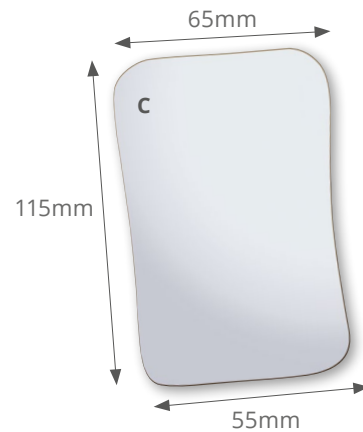

Or visit the website www.dbortho.com

Taking the perfect picture

NEW SIZE

NEW Photographic Mirror

Child/Adult Slim Palatal Mirror 56mm x 65mm x 115mm

"These paediatric photography mirrors are the best length and shape on the current market for achieving the highest standard occlusal image. They fully reflect the light achieving sharp and detailed images."

Zoë Kakiziba Leeds Dental Institute

DB04-0161C

NRP **£42.75** each

BUY 4 GET 1 FREE*

Photographic Mirrors

High resolution intra-oral photos depend on superior reflective mirrors. We offer four styles that give you unparalleled access to all intra-oral regions.