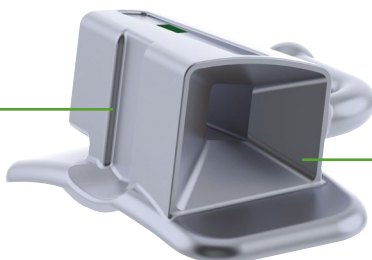

Low Profile Hook

Low profile hooks guarantee patient comfort and allow for easy placement of attachments.

Low Profile

The contoured surfaces are low profile and tapered for patient comfort.

Positioning Guide

Occlusal /Gingival positioning guides ensure a secure grip and ease of placement.

The Funnelled Entrance

The Evolve Flow funnelled entrance allows for easy wire insertion.

Contoured Base

Anatomically contoured base with occlusal indent ensures accurate fit, whilst the 80 gauge mesh pad ensures superior bond strength.