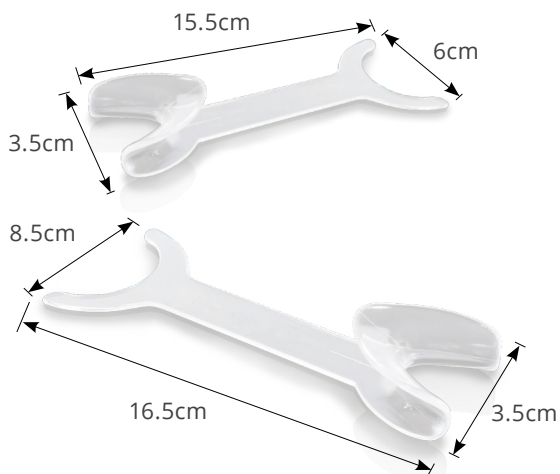

### Long Handled Cheek Retractors

Excellent for photography.  
Autoclavable to 121°C. Sold in pairs.

Small	<b>DB04-0190</b>
Large	<b>DB04-0191</b>

### Clear Cheek Retractors

Very clear, excellent for photography.  
Cold sterilisable only. Sold in pairs.

Small	<b>DB04-0174</b>
Large	<b>DB04-0175</b>

### Opaque Cheek Retractors

Autoclavable up to 137°C. Sold in pairs.

Small	<b>DB04-0174PP</b>
Large	<b>DB04-0175PP</b>

### Kombee

Double ended occlusal and buccal cheek retractor. Keeps lips retracted for better occlusal pictures. Autoclavable up to 121°C. Sold as each.

Small	<b>DB04-0189</b>
Large	<b>DB04-0188</b>