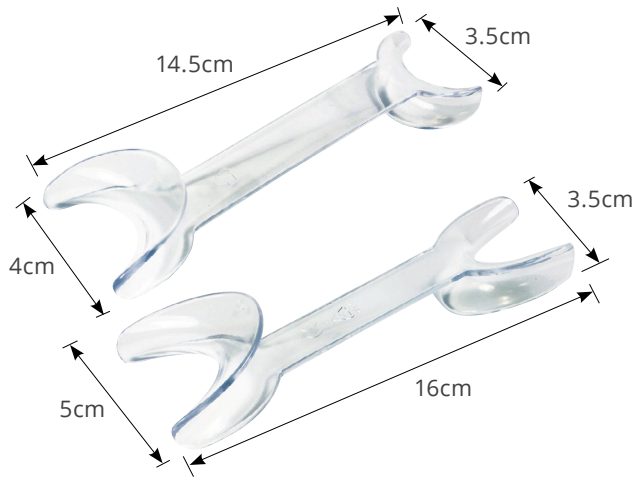

### Long Handled Cheek Retractors

Excellent for photography.  
Autoclavable to 121°C. Sold in pairs.

Small	<b>DB04-0190</b>
Large	<b>DB04-0191</b>

### Clear Cheek Retractors

Very clear, excellent for photography.  
Cold sterilisable only. Sold in pairs.

Small	<b>DB04-0174</b>
Large	<b>DB04-0175</b>

### Opaque Cheek Retractors

Autoclavable up to 137°C. Sold in pairs.

Small	<b>DB04-0174PP</b>
Large	<b>DB04-0175PP</b>

### Kombee

Double ended occlusal and buccal cheek retractor. Keeps lips retracted for better occlusal pictures. Autoclavable up to 121°C. Sold as each.

Small	<b>DB04-0189</b>
Large	<b>DB04-0188</b>