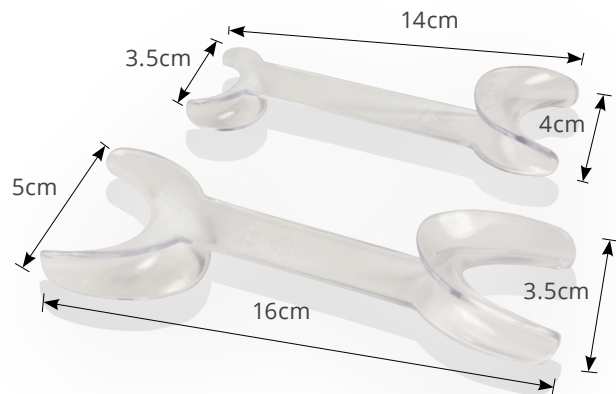

### Long Handled Cheek Retractors

Excellent for photography.  
Autoclavable to 121°C. Sold in pairs.

Small	<b>DB04-0190</b>
Large	<b>DB04-0191</b>

### Clear Cheek Retractors

Very clear, excellent for photography.  
Cold sterilisable only. Sold in pairs.

Small	<b>DB04-0174</b>
Large	<b>DB04-0175</b>

### Opaque Cheek Retractors

Autoclavable up to 137°C. Sold in pairs.

Small	<b>DB04-0174PP</b>
Large	<b>DB04-0175PP</b>

### Kombee

Double ended occlusal and buccal cheek retractor. Keeps lips retracted for better occlusal pictures. Autoclavable up to 121°C. Sold as each.

Small	<b>DB04-0189</b>
Large	<b>DB04-0188</b>