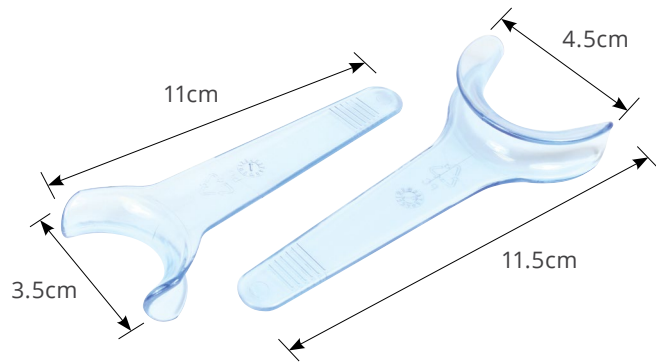

### Long Handled Cheek Retractors

Excellent for photography.  
Autoclavable to 121°C. Sold in pairs.

Small	<b>DB04-0190</b>
Large	<b>DB04-0191</b>

### Clear Cheek Retractors

Very clear, excellent for photography.  
Cold sterilisable only. Sold in pairs.

Small	<b>DB04-0174</b>
Large	<b>DB04-0175</b>

### Opaque Cheek Retractors

Autoclavable up to 137°C. Sold in pairs.

Small	<b>DB04-0174PP</b>
Large	<b>DB04-0175PP</b>

### Kombee

Double ended occlusal and buccal cheek retractor. Keeps lips retracted for better occlusal pictures. Autoclavable up to 121°C. Sold as each.

Small	<b>DB04-0189</b>
Large	<b>DB04-0188</b>