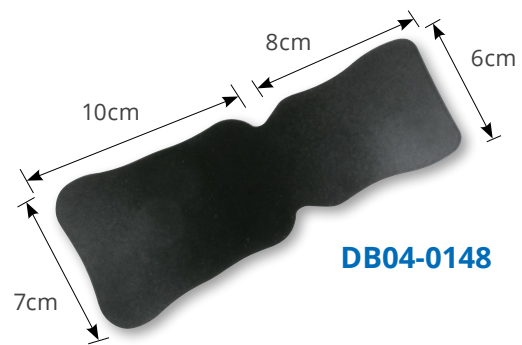

### Contrastors

Black anodized aluminium paddles give contrast to your images and eliminate unwanted elements from photographs.

Autoclavable up to 134°C. Sold as a set of 2 pieces: 1 wide and 1 narrow.

Contrastors	<b>DB04-0157</b>
-------------	------------------

### Contrastors

DB contrastors greatly improve photographs. Due to their exclusive anatomical format and opaque painting, undesired details such as nostrils, lips and moustaches will no longer be part of your images. These one piece contrastors allow for anterior and occlusal photographs, and can also be used for lateral photographs. Autoclavable up to 135°C. Sold as each.