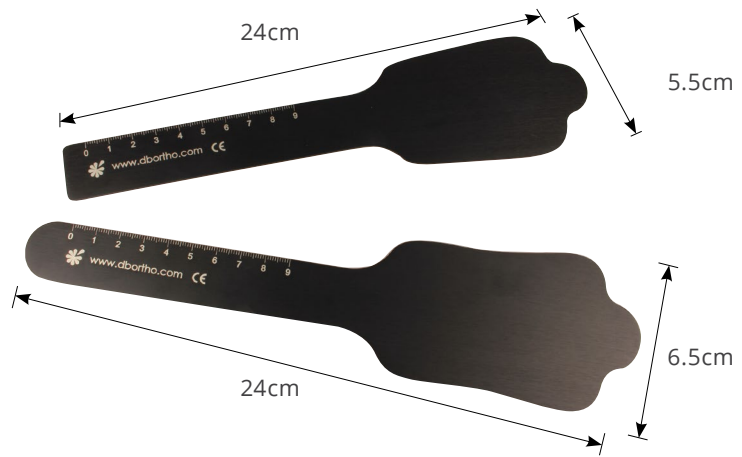

### Contrastors

Black anodized aluminium paddles give contrast to your images and eliminate unwanted elements from photographs.

Autoclavable up to 134°C. Sold as a set of 2 pieces: 1 wide and 1 narrow.

Contrastors	<b>DB04-0157</b>
-------------	------------------

### Contrastors

DB contrastors greatly improve photographs. Due to their exclusive anatomical format and opaque painting, undesired details such as nostrils, lips and moustaches will no longer be part of your images. These one piece contrastors allow for anterior and occlusal photographs, and can also be used for lateral photographs. Autoclavable up to 135°C. Sold as each.

Small  
**DB04-0150**

Large  
**DB04-0150L**