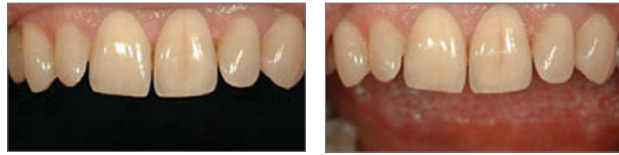

### Contrastors

Black anodized aluminium paddles give contrast to your images and eliminate unwanted elements from photographs.

Autoclavable up to 134°C. Sold as a set of 2 pieces: 1 wide and 1 narrow.

Contrastors	<b>DB04-0157</b>
-------------	------------------

With contrastors

Without contrastors

### Contrastors

DB contrastors greatly improve photographs. Due to their exclusive anatomical format and opaque painting, undesired details such as nostrils, lips and moustaches will no longer be part of your images. These one piece contrastors allow for anterior and occlusal photographs, and can also be used for lateral photographs. Autoclavable up to 135°C. Sold as each.