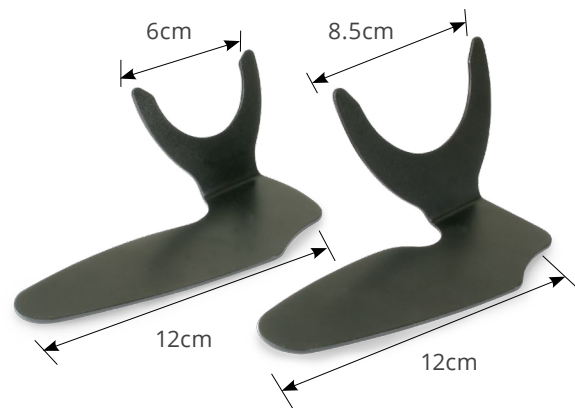

### Contrastors

Black anodized aluminium paddles give contrast to your images and eliminate unwanted elements from photographs.

Autoclavable up to 134°C. Sold as a set of 2 pieces: 1 wide and 1 narrow.

Contrastors	<b>DB04-0157</b>
-------------	------------------

With contrastors

Without contrastors

### Contrastors

DB contrastors greatly improve photographs. Due to their exclusive anatomical format and opaque painting, undesired details such as nostrils, lips and moustaches will no longer be part of your images. These one piece contrastors allow for anterior and occlusal photographs, and can also be used for lateral photographs. Autoclavable up to 135°C. Sold as each.