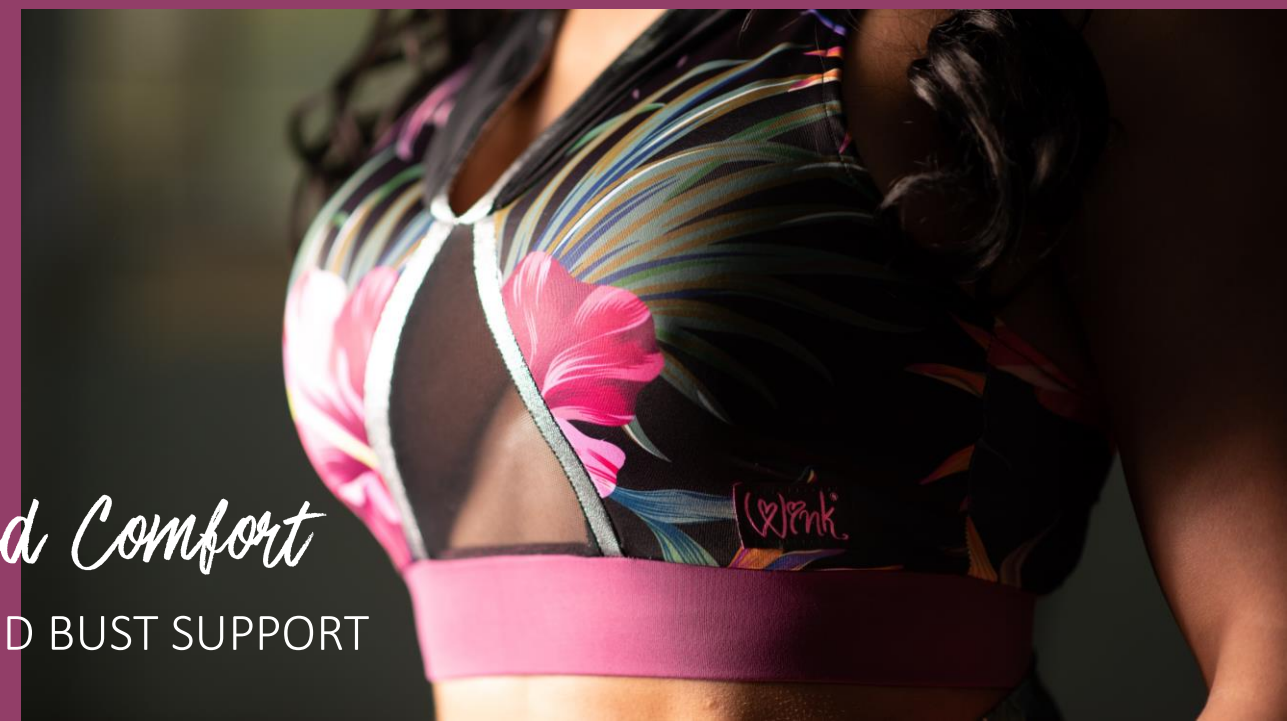

Compression

Support and Comfort
RUCHED BUM AND BUST SUPPORT