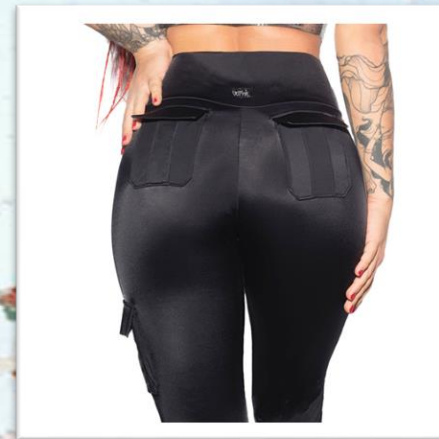

Damian

METALLICS AND MESH

We are going Green!
MADE FROM RECYCLED PLASTIC

Valencia

Valencia

Valencia

Sticky Grip Suspender Leggings

GRIPS TO POLE AND AERIAL EQUIPMENT

Valencia

Long sleeve top with
mesh sleeves and
sparkly silver trim.

Cargo Leggings

WITH MILITARY POCKET DETAIL

Retro Designs

King Range

HIGH OR LOW LEG, MOISTURE WICKING, BREATHABLE WITH WIDE GUSSET

Be Bold and Beautiful

Infinity
Body Harness

Wetlook Grip
on inner thigh

Thon Shorts

Double front layer and wide gusset for better coverage.

Soft elastic so no pinching. Breathable, moisture wicking Meryl Sport fabric.

Compression Fabric