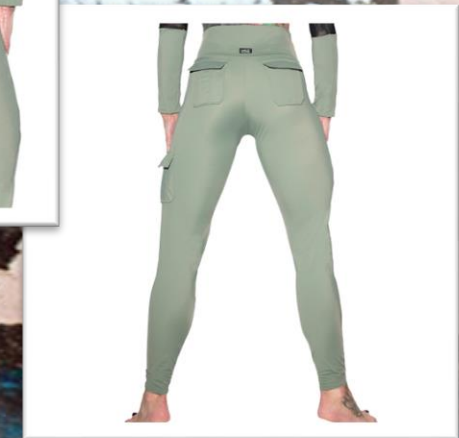

MADE FROM RECYCLED PLASTIC

Gone Bad

Intimates

MADE FROM RECYCLED PLASTIC

Dorian

BLACK AND GREEN

Dashian

MULTI COLOURED

Valencia

Long sleeve top with
mesh sleeves and
sparkly silver trim.

Cargo Leggings

WITH MILITARY POCKET DETAIL

Retro Designs

King Range

HIGH OR LOW LEG, MOISTURE WICKING, BREATHABLE WITH WIDE GUSSET

Be Bold and Beautiful

Infinity
Body Harness

Wetlook Grip
on inner thigh

Thon Shorts

Double front layer and wide gusset for better coverage.

Soft elastic so no pinching. Breathable, moisture wicking Meryl Sport fabric.

Compression Fabric