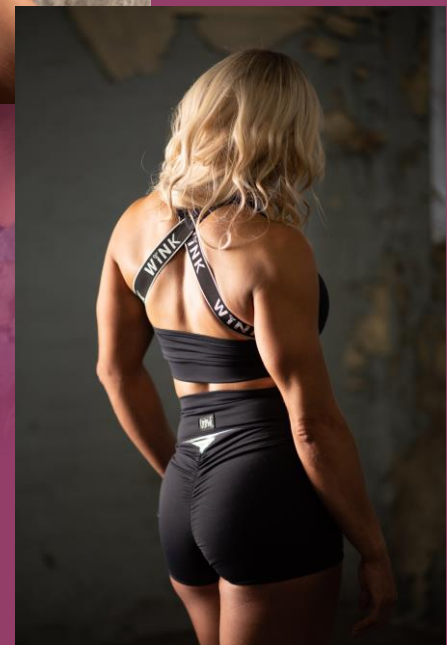

Infinity
Body Harness

Wetlook Grip
on inner thigh

Thon Shorts

Double front layer and wide gusset for better coverage.

Soft elastic so no pinching. Breathable, moisture wicking Meryl Sport fabric.

Compression Fabric