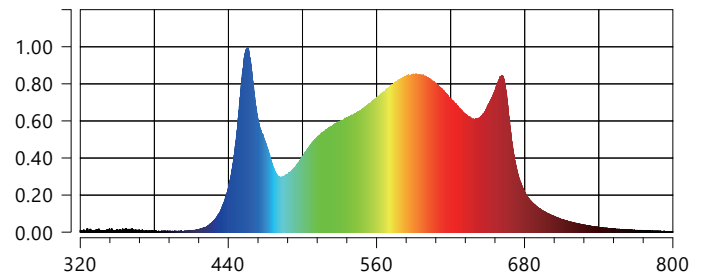

Full Spectrum

Fixture Mounting Dimensions