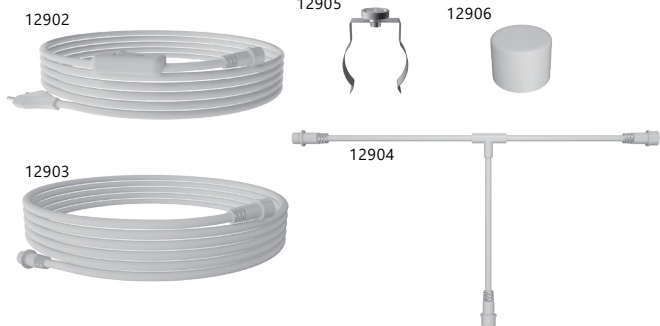

Engel eGrow Tube-Especially designed for vertical growth system and racks. Engel eGrow Tube has a thin and robust form factor. With magnetic mounting system and flexible connection options, eGrow Tube has unique systems for fixing. It has a fair price with excellent performance, and it is a cost-effective product to boost your business.

eGrow Tube LED GROW LIGHT

Technical Specifications eGrow Tube

Technical Specifications	eGrow Tube
Light Source	LED
Spectrum	Full spectrum
Input Voltage	220-240 Vac
Waterproof	IP65
Number of fixtures	1
PPF	52µmol
PPFD@30 cm	87µmol/m ² s
Input Power @ 277V AC	20W
Dimensions (L x Ø)	902mm X Ø28mm
Weight (with. driver)	0.20kg
Thermal Management	Passive
Operating temperature	-14-104 °F(-25 - 40°C)
Dimming	Non Dimmable
Light Distribution	120°
Lifetime	@25°C L70 > 50.000hrs
Power Factor	> 90%
AC Power Cord	5.2ft (1.6m)
Certifications	CE, RoHS
Warranty	3 years

Electical Specifications

Voltage	220-240V
Frequency	~50/60Hz

Full Spectrum

Fixture Mounting Dimensions

Ordering Codes for Accessories

Mounting Hardware	Item no.	Dimensions	QTY	Certifications	Material
Connection cable with switch and Euro plug	12902	1600mm	1	CE, VDE	PVC
Extension cable	12903	1000mm	1	CE, VDE	PVC
T-connector cable	12904	1500mmX3	1	CE, VDE	PVC
Strong magnet holder	12905	-	2	-	Stainless Steel
Waterproof cap	12906	Ø15mm	1	-	PVC