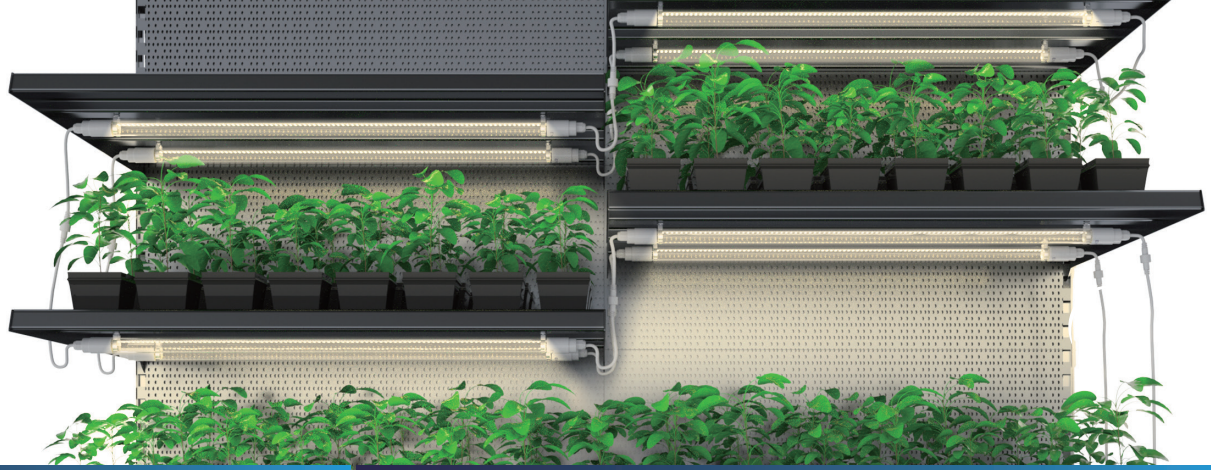

eGrow Tube

Designed for growth chambers, racks and vertical farm operations.

Magnetic Mounting System

- Rapid mounting with magnets
- Moveable, reusable and non-scratch
- Attach without drilling or screwing

IP65

- Damp location
- Robust form-factor
- Not affected by dust for getting sprayed by water

High Efficacy LEDs

- Cost-effective
- Excellent performance

Ideal for Vertical Growth system

- Excellent light transmission
- Energy saving
- Magnetic Mounting System

Engel eGrow Tube-Especially designed for vertical growth system and racks. Engel eGrow Tube has a thin and robust form factor. With magnetic mounting system and flexible connection options, eGrow Tube has unique systems for fixing. It has a fair price with excellent performance, and it is a cost-effective product to boost your business.

eGrow Tube LED GROW LIGHT

Technical Specifications eGrow Tube

Technical Specifications	eGrow Tube
Light Source	LED
Spectrum	Full spectrum
Input Voltage	220-240 Vac
Waterproof	IP65
Number of fixtures	1
PPF	52µmol
PPFD@30 cm	87µmol/m ² s
Input Power @ 277V AC	20W
Dimensions (L x Ø)	902mm X Ø28mm
Weight (with. driver)	0.20kg
Thermal Management	Passive
Operating temperature	-14-104 °F(-25 - 40°C)
Dimming	Non Dimmable
Light Distribution	120°
Lifetime	@25°C L70 > 50.000hrs
Power Factor	> 90%
AC Power Cord	5.2ft (1.6m)
Certifications	CE, RoHS
Warranty	3 years