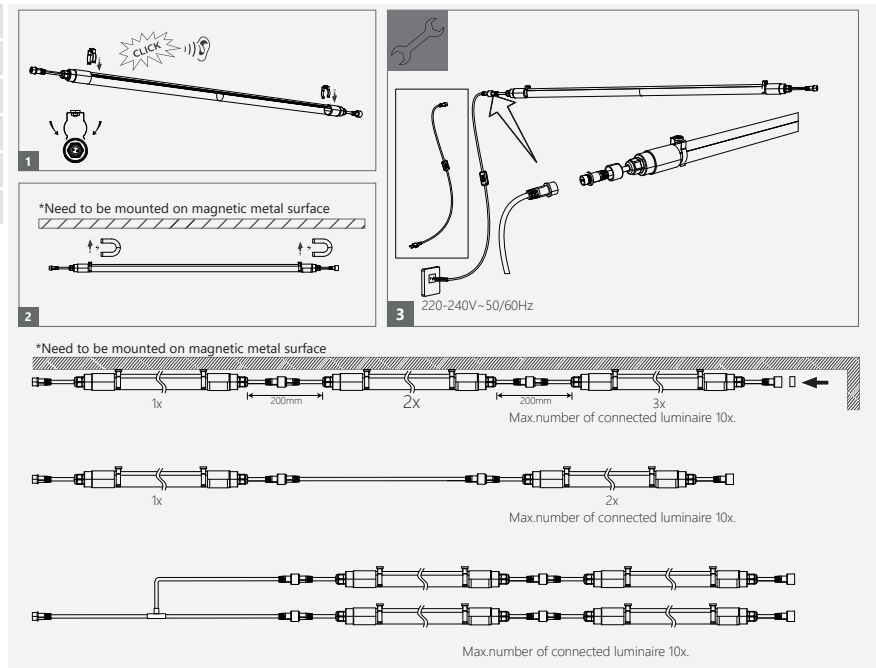

Mounting Option Examples

Copyright Engel Lighting GmbH & Co. KG. All rights reserved.

The information provided herein is subject to change, without notice. Engel lighting does not give any representation or warranty as to the accuracy or completeness of the information included herein and shall not be liable for any action in reliance thereon. The information presented in this document is not intended as any commercial offer and does not form part of any quotation or contract, unless otherwise agreed by Engel Lighting.

For more information please visit:
www.engel-lighting.com

Engel Lighting GmbH & Co. KG
engel@engel-lighting.com