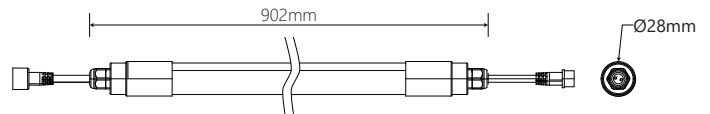

Engel eGrow Tube-Especially designed for vertical growth system and racks. Engel eGrow Tube has a thin and robust form factor. With magnetic mounting system and flexible connection options, eGrow Tube has unique systems for fixing. It has a fair price with excellent performance, and it is a cost-effective product to boost your business.

eGrow Tube LED GROW LIGHT

Technical Specifications eGrow Tube

Technical Specifications	eGrow Tube
Light Source	LED
Spectrum	Full spectrum
Input Voltage	220-240 Vac
Waterproof	IP65
Number of fixtures	1
PPF	52µmol
PPFD@30 cm	87µmol/m ² s
Input Power @ 277V AC	20W
Dimensions (L x Ø)	902mm X Ø28mm
Weight (with. driver)	0.20kg
Thermal Management	Passive
Operating temperature	-14-104 °F(-25 - 40°C)
Dimming	Non Dimmable
Light Distribution	120°
Lifetime	@25°C L70 > 50.000hrs
Power Factor	> 90%
AC Power Cord	5.2ft (1.6m)
Certifications	CE, RoHS
Warranty	3 years

Electical Specifications

Voltage	220-240V
Frequency	~50/60Hz

Full Spectrum

Fixture Mounting Dimensions

Ordering Codes for Accessories

Mounting Hardware	Item no.	Dimensions	QTY	Certifications	Material
Connection cable with switch and Euro plug	12902	1600mm	1	CE, VDE	PVC
Extension cable	12903	1000mm	1	CE, VDE	PVC
T-connector cable	12904	1500mmX3	1	CE, VDE	PVC
Strong magnet holder	12905	-	2	-	Stainless Steel
Waterproof cap	12906	Ø15mm	1	-	PVC