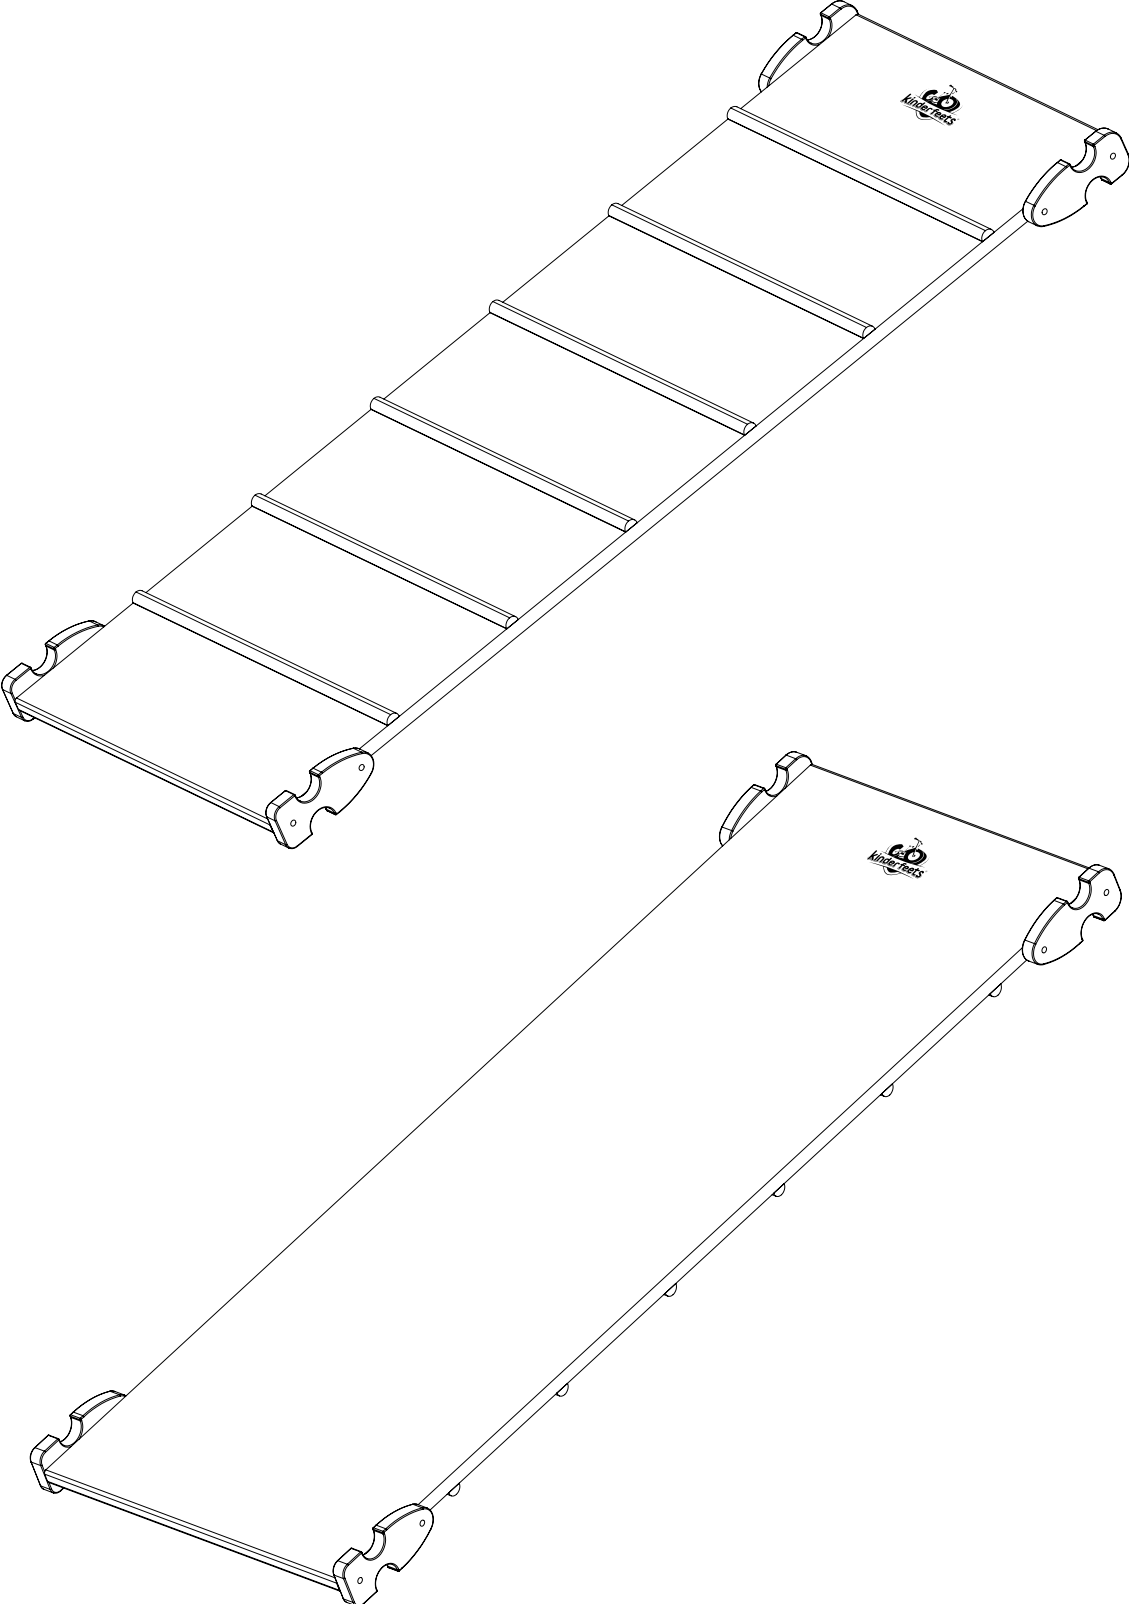

Kinderfeets® Pikler Ramp & Slide

Please read the entire manual before using your Kinderfeets Pikler Ramp & Slide.

Thank you very much!

The Kinderfeets Pikler Ramp & Slide serves as an infinite number of play structures and the way to connect multiple Kinderfeets Pikler gym units together. The double-sided, reversible board can be used as a ramp, slide, climbing ladder, bridge, or walkway! Through active developmental play with the Pikler gym system, children simultaneously improve gross motor skills, build physical strength, gain confidence, and spark their imagination to develop at a natural pace.