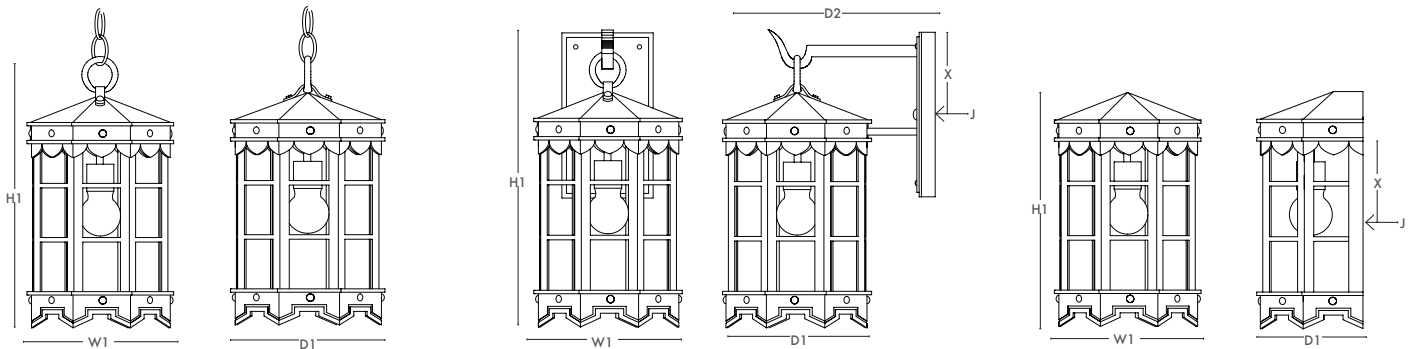

DLG LIGHTING^{CO}

THE DE LA GUERRA

Our De La Guerra lantern has Mediterranean style precedence with historic profiles and contemporized geometric lines. A striking fixture during the day but even more so at night when the patterned hem casts intricate shadows. Hand forged in heavy gauge iron.

Shown in DLG Grey finish with DLG Clear glass

PENDANT DLG-5B-PD				ARM MOUNT DLG-5B-AM						FLUSH MOUNT DLG-5B-FM				
SIZE	H1	W1	D1	SIZE	H1	W1	D1	D2	X	SIZE	H1	W1	D1	X
STANDARD	15	7.75	7.75	SMALL	13.5	6.25	6.25	10.5	4.5	STANDARD	15	7.75	5.5	5.625
LARGE	17	8.75	8.75	STANDARD	15.75	7.75	7.75	11.5	4.5	LARGE	17	8.75	6.25	6.5
CANOPY: 5"				BACKPLATE: 5X9 J= LOCATION OF JUNCTION BOX CONNECTION						J= LOCATION OF JUNCTION BOX CONNECTION				