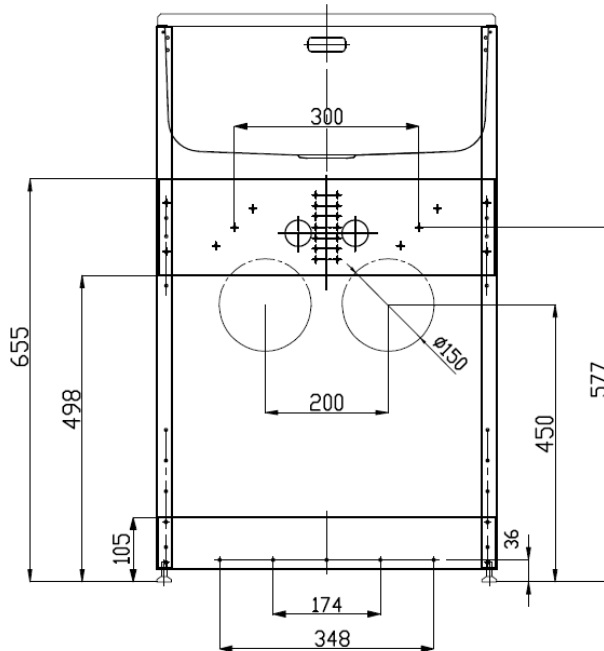

Description

Robinhood Standard Supertub 560mm with Gooseneck Tapware
ST3101KOHHC

Dimensions

Dated 13/06/2022

Specifications

Tapware

Tapware type	#304 Stainless Steel Gooseneck Tap
WELS rating	5 Stars, 5.5L per minute
Max & Min pressure	Maximum pressure 72.5 PSI (500 kPa); Minimum pressure 22 PSI (150 kPa)
Temperature range	Recommended temperature range 5° to 65°C; Maximum temperature 80°C

Sink

Bowl type	0.8mm polished #304 Stainless Steel
Bowl capacity	38L gross capacity measured to the top; 30L capacity to overflow
Waste type/ discharge flow rate	Plug on chain waste/ 60L per minute
Overflow/ Flow rate	Yes/ 30L per minute

Cabinet

Handle type	D shape handle
Door opening	Reversible, can be either left or right hand opening
Adjustable levelling feet	Yes
Side apertures for hoses	Yes, on both sides
3 Way ball valves isolators	Yes, included
Washing machine waste pipe	Separate
Cabinet color/finish	Satin white powder coated
Cabinet material	0.6mm galvanized steel
Maximum height of items can be stored	510mm

Dimensions & Weights

Product dimensions (mm)	W558*D565*H(900-920)
Carton dimensions (mm)	W575*D585*H965
Gross/Net weight (Kg)	21/18

Warranty

Tapware & Cabinet	2 years on parts & labour from the date of purchase
Sink	5 years on parts & labour from the date of purchase