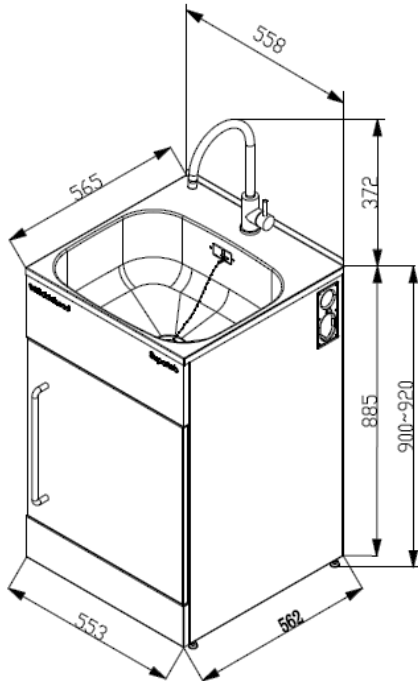

Description

Robinhood Standard Supertub 560mm with Gooseneck Tapware
ST3101KOHHC

Dimensions

Dated 13/06/2022

Specifications

Tapware

Tapware type	#304 Stainless Steel Gooseneck Tap
WELS rating	5 Stars, 5.5L per minute
Max & Min pressure	Maximum pressure 72.5 PSI (500 kPa); Minimum pressure 22 PSI (150 kPa)
Temperature range	Recommended temperature range 5° to 65°C; Maximum temperature 80°C

Sink

Bowl type	0.8mm polished #304 Stainless Steel
Bowl capacity	38L gross capacity measured to the top; 30L capacity to overflow
Waste type/ discharge flow rate	Plug on chain waste/ 60L per minute
Overflow/ Flow rate	Yes/ 30L per minute

Cabinet

Handle type	D shape handle
Door opening	Reversible, can be either left or right hand opening
Adjustable levelling feet	Yes
Side apertures for hoses	Yes, on both sides
3 Way ball valves isolators	Yes, included
Washing machine waste pipe	Separate
Cabinet color/finish	Satin white powder coated
Cabinet material	0.6mm galvanized steel
Maximum height of items can be stored	510mm

Dimensions & Weights

Product dimensions (mm)	W558*D565*H(900-920)
Carton dimensions (mm)	W575*D585*H965
Gross/Net weight (Kg)	21/18

Warranty

Tapware & Cabinet	2 years on parts & labour from the date of purchase
Sink	5 years on parts & labour from the date of purchase