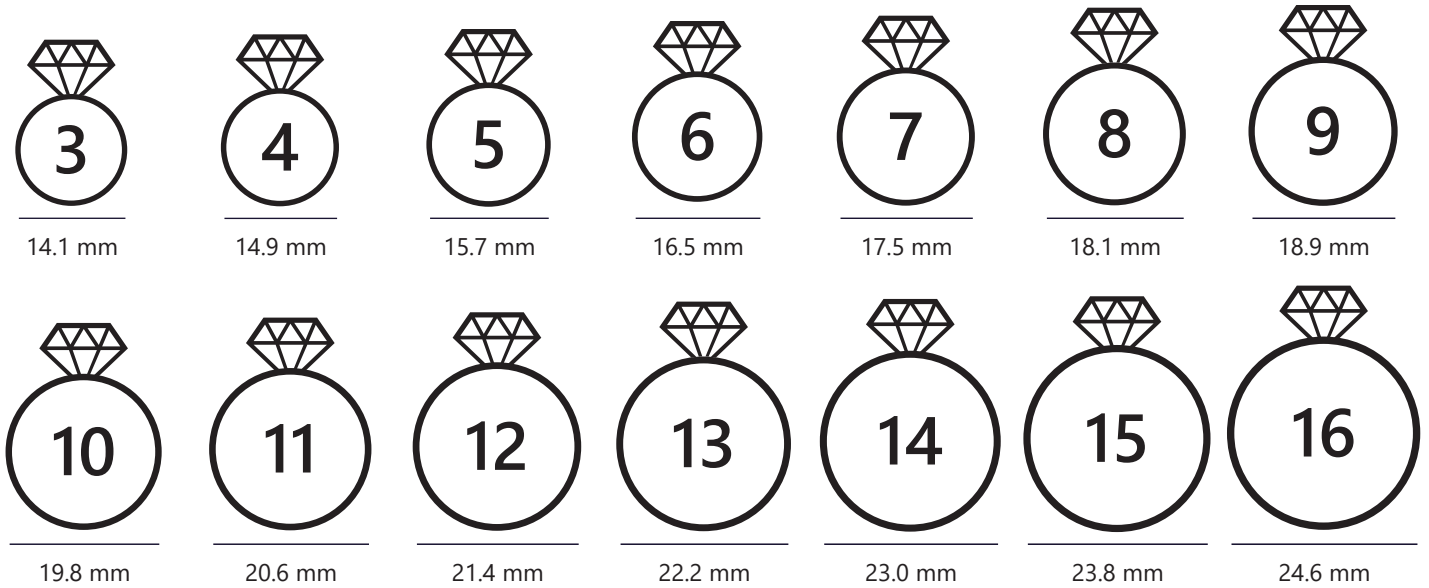

RING CHART & SIZER

Measure a ring you already have!

Place your ring over the guide until you find the right fit or compare it to the inside diameter

MILA C