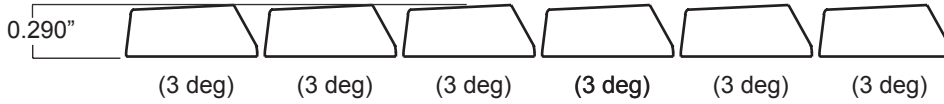

## MEDIUM PROFILE, FLAT TOP, NON-SCULPTURED

- STANDARD MATERIAL: PBT  
 GRAPHIC OPTIONS: SUBLIMATION PRINTING  
 MOUNTING OPTIONS: AVAILABLE ONLY FOR THE CHERRY MX SWITCH  
 SURFACE OPTIONS: M - MATTE TOP, SEMI-MATTE SIDES