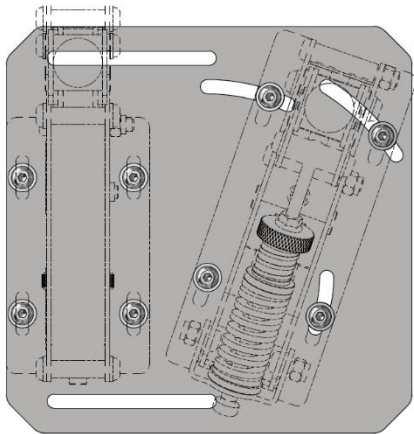

ANOTHER WAY

SET TAU MOUNTING PLATE

- ✓ made of 6 mm sheet metal;
- ✓ powder coated in black;
- ✓ the set includes a set mounting screws;
- ✓ the total size is 255 x 256 mm.

HOW TO INSTALL IT?

SIMRACING ACCESSORIES

Warranty information

The Another Way company based in Bogusławki Małe 25C, 96-200 Rawa Mazowiecka gives a guarantee that the SET TAU MOUNTING PLATE product will be free from material / production / design defects for a period of two (2) years running from the moment the SET TAU MOUNTING PLATE is delivered to the customer.