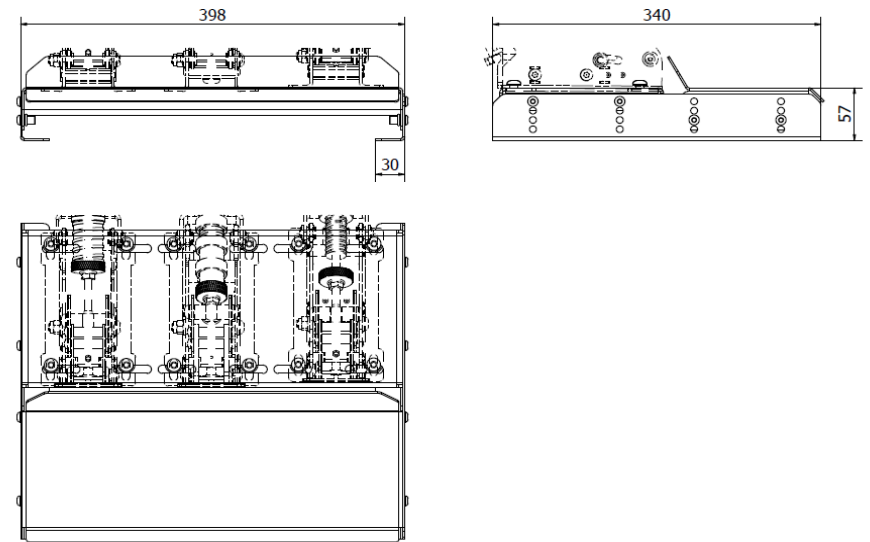

1. Dimensions and two mounting options

1.1 Option I

1.2 Option II

2. Montage

The set includes M6x20 mounting screws to assemble the RAPTORS base. In addition, the set includes M8x20 screws for mounting RAPTORS PEDALS.