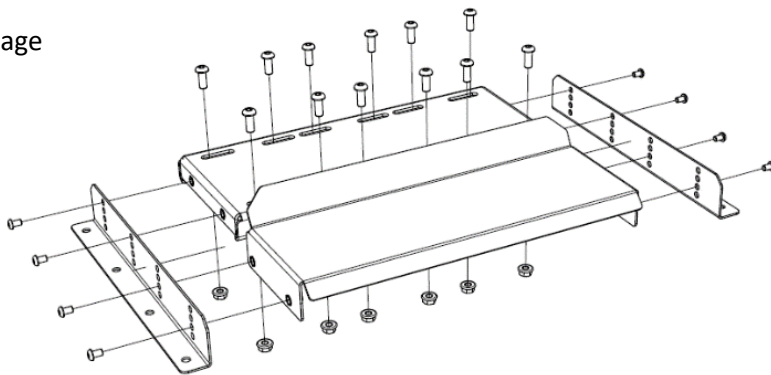

1. Dimensions and two mounting options

1.1 Option I

1.2 Option II

2. Montage

The set includes M6x20 mounting screws to assemble the RAPTORS base. In addition, the set includes M8x20 screws for mounting RAPTORS PEDALS.