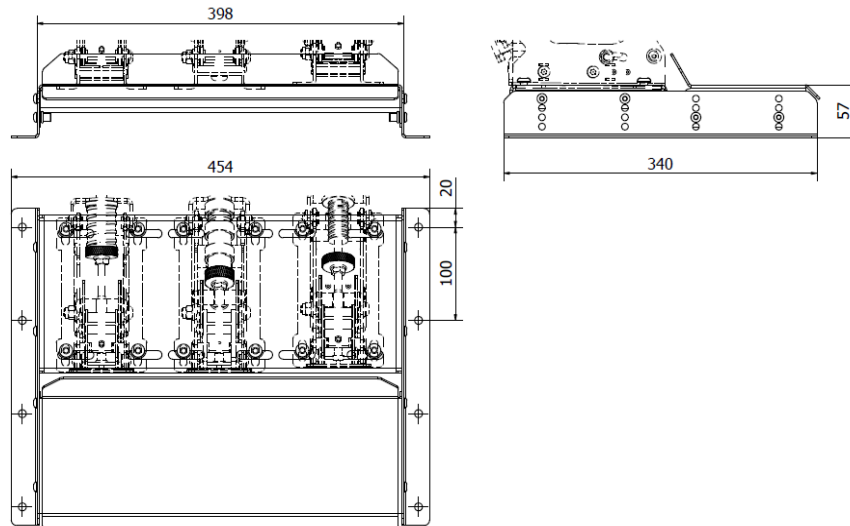

1. Dimensions and two mounting options

1.1 Option I

1.2 Option II

2. Montage

The set includes M6x20 mounting screws to assemble the RAPTORS base. In addition, the set includes M8x20 screws for mounting RAPTORS PEDALS.