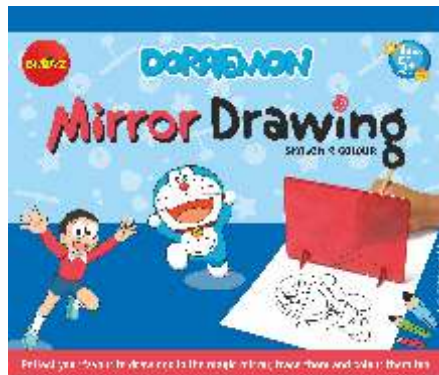

Bobbleheads

Play & Pray

BOBBLEHEAD-SAIBABA
PIBU-159

BOBBLEHEAD-HAPPY BUDDHA
PIBU-158 (Maroon)

BOBBLEHEAD-HAPPY BUDDHA
PIBU-158 (Orange)

Doraemon Merchandise

BUDYZ

DORAEMON
DIY - MIRROR DRAWING SET
PIBU-056