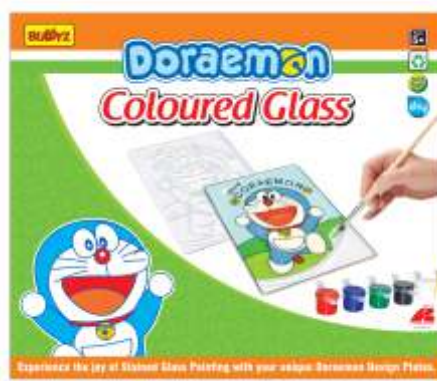

Bobbleheads

Play & Pray

BOBBLEHEAD-SAIBABA
PIBU-159

BOBBLEHEAD-HAPPY BUDDHA
PIBU-158 (Maroon)

BOBBLEHEAD-HAPPY BUDDHA
PIBU-158 (Orange)

Doraemon Merchandise

BUDYZ

DORAEMON
DIY - MIRROR DRAWING SET
PIBU-056