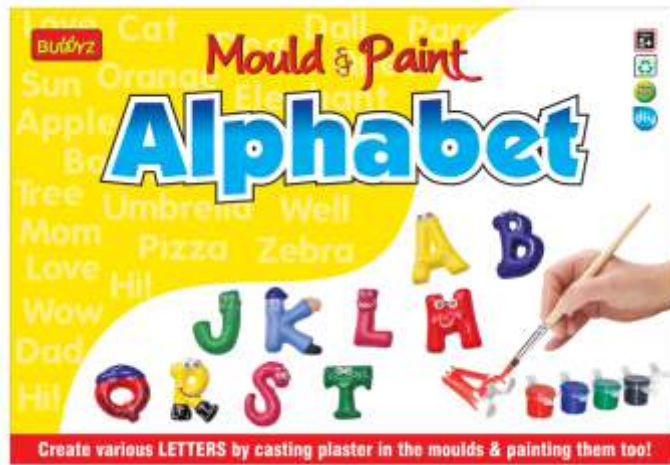

Do-it-Yourself (DIY)

MOULD & PAINT - ALPHABET
PIBU-026