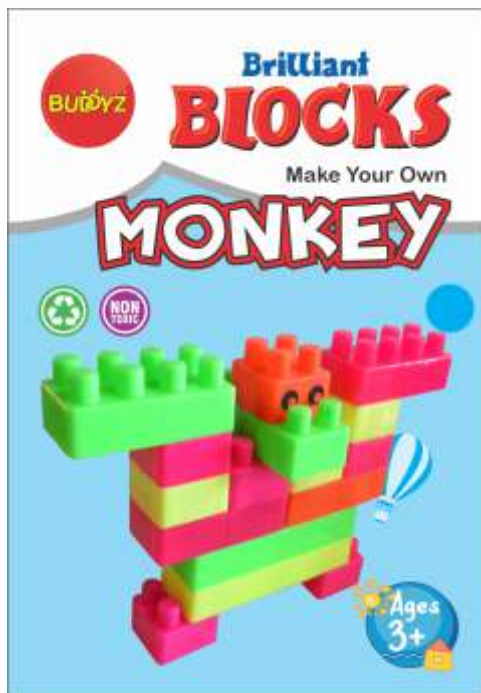

- Small Box (9 x 9 x 13 cms): Assortment of 9 Designs

- Window Box (20 x 24 x 5 cms): Assortment of 5 Designs

- Transparent Header Pack (36 x 22 x 5.5 cms): Assortment of 3 Designs

- Transparent Cylindrical Pack (27 x 8 x 8 cms): Assortment of 3 Designs

Educational Toys

BRILLIANT BLOCKS SERIES

BRILLIANT BLOCKS
CAMEL (18 Pcs.)
PIBU-160

BRILLIANT BLOCKS
CROCODILE (8 Pcs.)
PIBU-162

BRILLIANT BLOCKS
DOG (12 Pcs.)
PIBU-163

Educational Toys

BRILLIANT BLOCKS SERIES