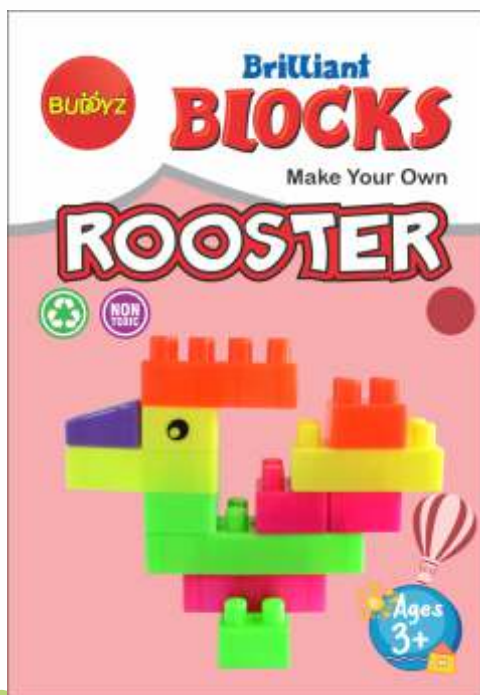

BRILLIANT BLOCKS
ROOSTER (12 Pcs.)
PIBU-168