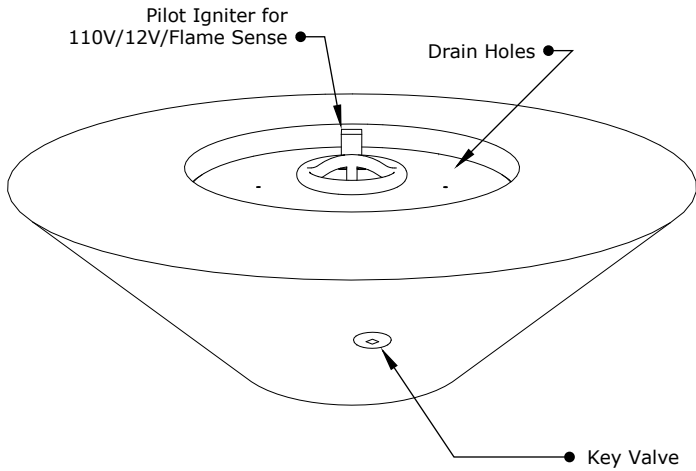

48" CAZO FIRE PIT - COPPER FINISH

ISOMETRIC VIEW

TOP VIEW

RIGHT SIDE VIEW

FRONT SIDE VIEW

SKU	A	B	C	D	E	BTU
OPT-RS48	48"	24"	12"	15"	18"	65,000
OPT-RS48EKIT	48"	24"	12"	15"	18"	60,000

Includes: Pan, Burner, Key Valve, Whistle Free Hoses, Black Lava Rock.

Fire Pit Material: Copper
 Finish: Hammered Patina
 Pan Material: 304 Stainless Steel
 Burner Material: 304 Stainless Steel
 Ignition Type: Match Lit/110V Ignition

Standard 2" Depth on all pans

110V ELECTRONIC IGNITION
 ANSI Z21.97-(2017) / CSA 2.41-(2017)