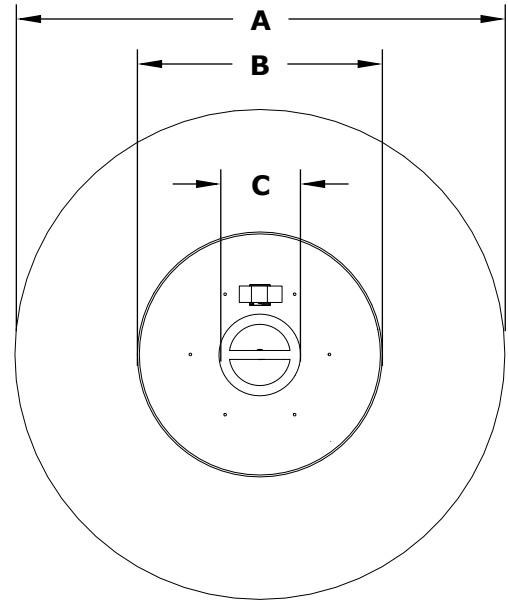

48" CAZO FIRE PIT - COPPER FINISH

ISOMETRIC VIEW

TOP VIEW

RIGHT SIDE VIEW

FRONT SIDE VIEW

SKU	A	B	C	D	E	BTU
OPT-RS48	48"	24"	12"	15"	18"	65,000
OPT-RS48EKIT	48"	24"	12"	15"	18"	60,000

Includes: Pan, Burner, Key Valve, Whistle Free Hoses, Black Lava Rock.

Fire Pit Material: Copper
 Finish: Hammered Patina
 Pan Material: 304 Stainless Steel
 Burner Material: 304 Stainless Steel
 Ignition Type: Match Lit/110V Ignition

Standard 2" Depth on all pans

110V ELECTRONIC IGNITION
 ANSI Z21.97-(2017) / CSA 2.41-(2017)