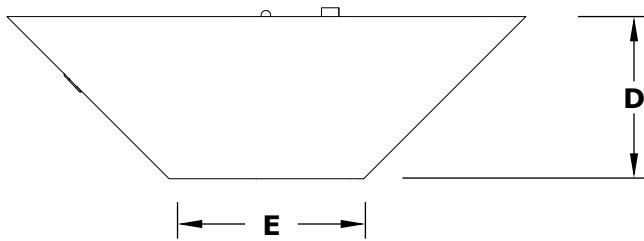

48" CAZO FIRE PIT - COPPER FINISH

ISOMETRIC VIEW

TOP VIEW

RIGHT SIDE VIEW

FRONT SIDE VIEW

SKU	A	B	C	D	E	BTU
OPT-RS48	48"	24"	12"	15"	18"	65,000
OPT-RS48EKIT	48"	24"	12"	15"	18"	60,000

Includes: Pan, Burner, Key Valve, Whistle Free Hoses, Black Lava Rock.

Fire Pit Material: Copper
 Finish: Hammered Patina
 Pan Material: 304 Stainless Steel
 Burner Material: 304 Stainless Steel
 Ignition Type: Match Lit/110V Ignition

Standard 2" Depth on all pans

110V ELECTRONIC IGNITION
 ANSI Z21.97-(2017) / CSA 2.41-(2017)