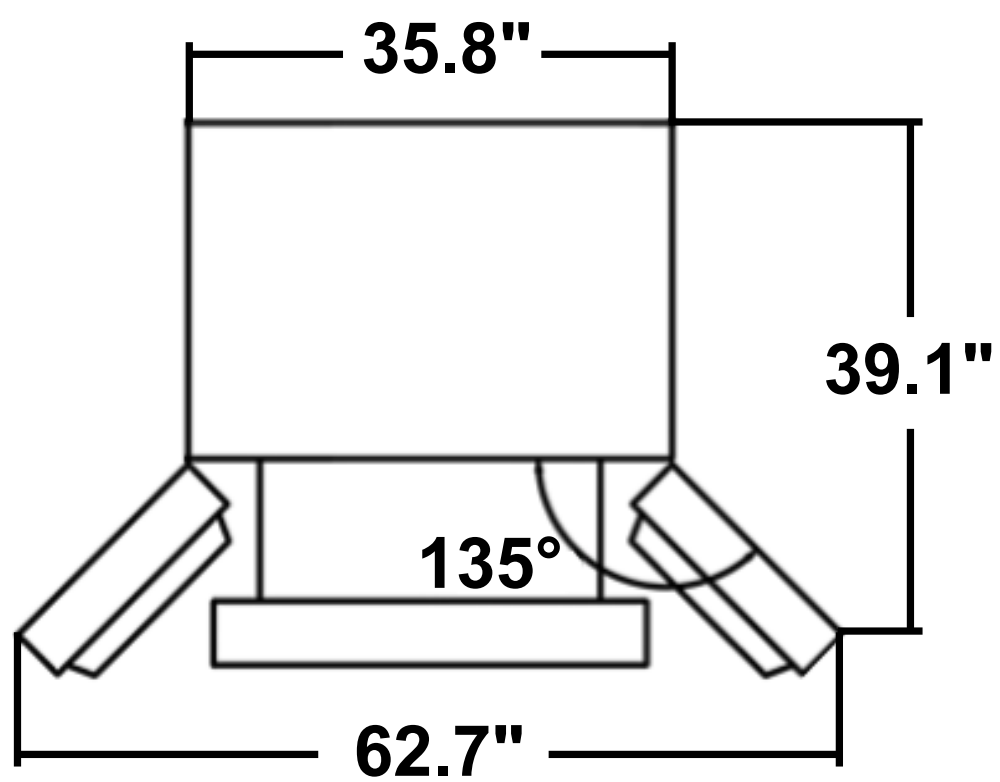

## COS-FDR225RHSS Refrigerator

<b>Size</b>	36 Inch / 22.5 cu. ft. Capacity
<b>Type</b>	French Door, Counter-Depth
<b>Voltage</b>	1115V / 60Hz
<b>Rated Current</b>	2.5A
<b>Rated Defrost Power</b>	190W
<b>Energy Usage</b>	588kWh/year
<b>Certification</b>	Energy Star / UL Listed
<b>Material</b>	Stainless Steel
<b>Controls</b>	Electronic Touch
<b>Ice Maker</b>	Automatic
<b>Features</b>	2 Temperature Zones, Crisper Drawers, Fresh Cooling System, Movable Shelves, Ice Tray & Scooper, Alarm

Super Cool and Super Freeze Modes

Touch Controls

LED Lighting

See Page 2 for dimensions

# DIMENSIONS

**COS-FDR225RHSS** Refrigerator

TOP VIEW

TOP VIEW, OPEN

Dimensions (WxDxH): 35.8" x 29" x 70"