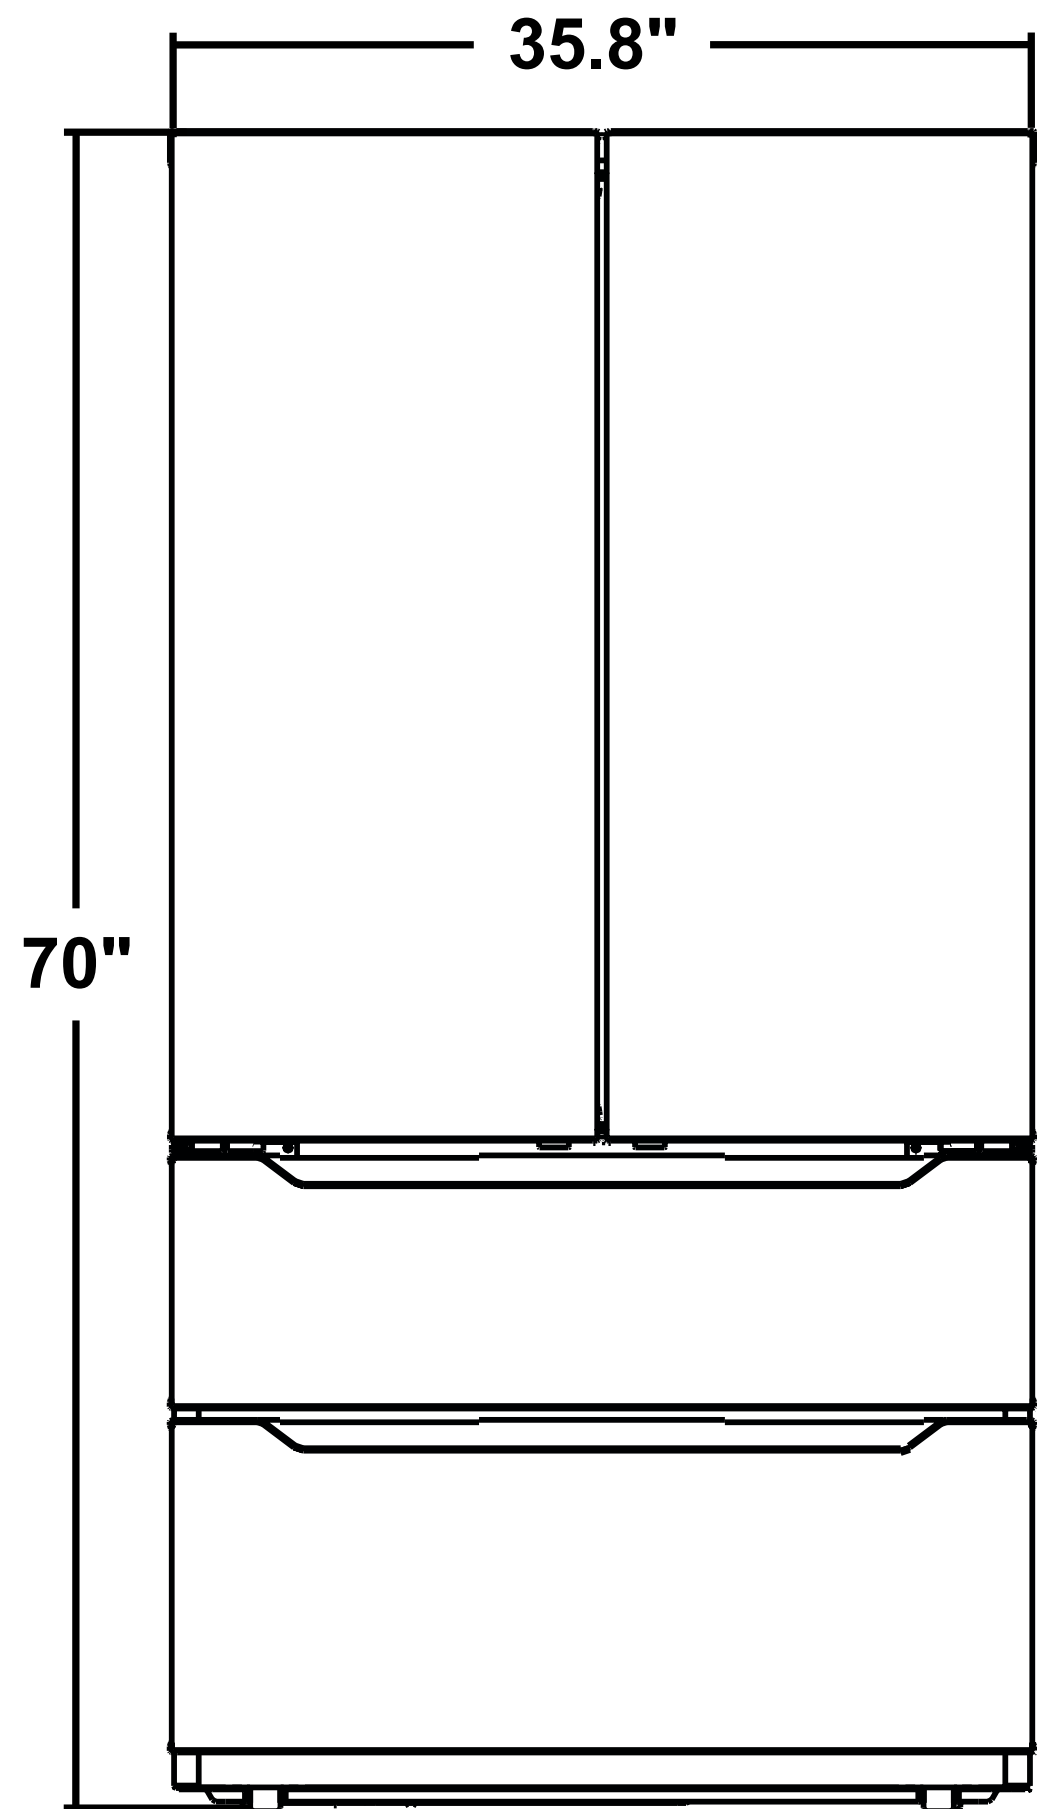

## COS-FDR225RHSS Refrigerator

<b>Size</b>	36 Inch / 22.5 cu. ft. Capacity
<b>Type</b>	French Door, Counter-Depth
<b>Voltage</b>	1115V / 60Hz
<b>Rated Current</b>	2.5A
<b>Rated Defrost Power</b>	190W
<b>Energy Usage</b>	588kWh/year
<b>Certification</b>	Energy Star / UL Listed
<b>Material</b>	Stainless Steel
<b>Controls</b>	Electronic Touch
<b>Ice Maker</b>	Automatic
<b>Features</b>	2 Temperature Zones, Crisper Drawers, Fresh Cooling System, Movable Shelves, Ice Tray & Scooper, Alarm

### COS-FDR225RHSS

Cosmo's Built-In French Door Refrigerator with 22.5 cu. ft. capacity has a sleek, minimalist aesthetic and impressive innovative features. This spacious bottom-freezer refrigerator offers organizational versatility for effortless storage and access to a wide range of foods.

# DIMENSIONS

**COS-FDR225RHSS** Refrigerator

TOP VIEW

TOP VIEW, OPEN

Dimensions (WxDxH): 35.8" x 29" x 70"