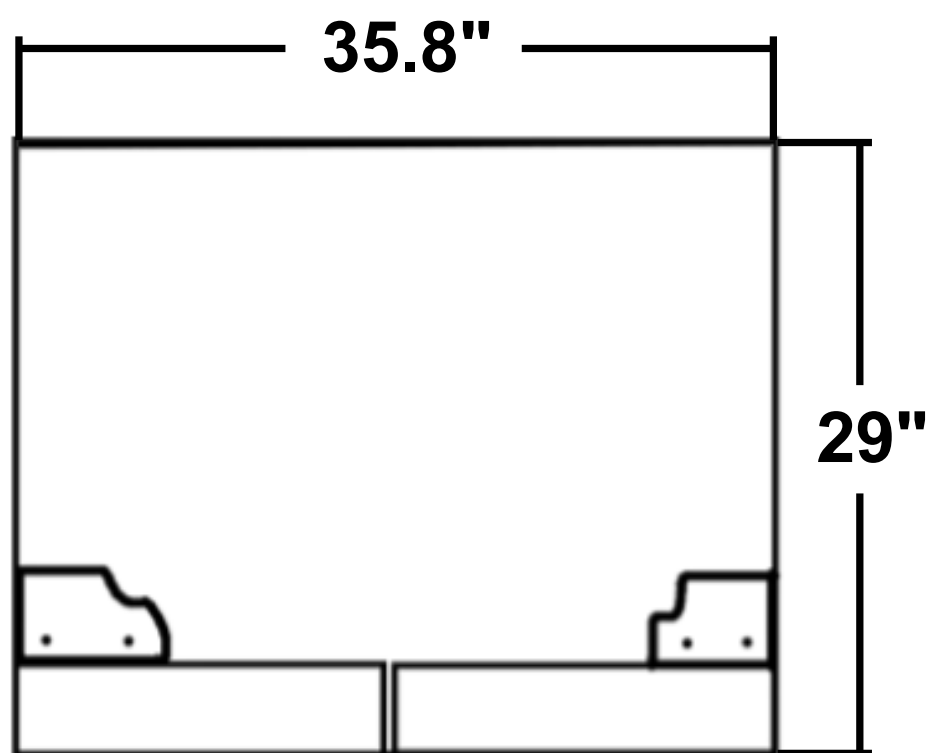

## COS-FDR225RHSS Refrigerator

<b>Size</b>	36 Inch / 22.5 cu. ft. Capacity
<b>Type</b>	French Door, Counter-Depth
<b>Voltage</b>	1115V / 60Hz
<b>Rated Current</b>	2.5A
<b>Rated Defrost Power</b>	190W
<b>Energy Usage</b>	588kWh/year
<b>Certification</b>	Energy Star / UL Listed
<b>Material</b>	Stainless Steel
<b>Controls</b>	Electronic Touch
<b>Ice Maker</b>	Automatic
<b>Features</b>	2 Temperature Zones, Crisper Drawers, Fresh Cooling System, Movable Shelves, Ice Tray & Scooper, Alarm

Super Cool and Super Freeze Modes

Touch Controls

LED Lighting

See Page 2 for dimensions

# DIMENSIONS

**COS-FDR225RHSS** Refrigerator

TOP VIEW

TOP VIEW, OPEN

Dimensions (WxDxH): 35.8" x 29" x 70"