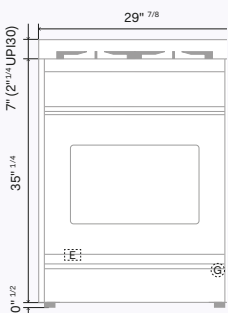

# Nostalgie, Professional Plus

Mod. /inches	A	B
UP30N / UP30W	5	26 7/8
UP36N / UP36W	7 3/8	7
UPD40N / UPD40W	4 3/8	3 7/8
UP48N / UP48W	5 1/2	5 1/2
UP60N / UP60W	7 1/2	6 7/8

Rear view  
-UP30

Rear view

Side view

Side view UP30

UP30N / UP30W

UP36N / UP36W

UPD40N / UPD40W

UP48N / UP48W

UP60N / UP60W