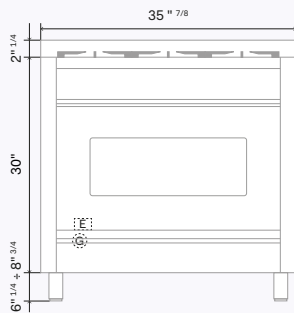

# Nostalgie, Professional Plus

Mod. /inches	A	B
UP30N / UP30W	5	26 7/8
UP36N / UP36W	7 3/8	7
UPD40N / UPD40W	4 3/8	3 7/8
UP48N / UP48W	5 1/2	5 1/2
UP60N / UP60W	7 1/2	6 7/8

Rear view  
-UP30

Rear view

Side view

Side view UP30

UP30N / UP30W

UP36N / UP36W

UPD40N / UPD40W

UP48N / UP48W

UP60N / UP60W