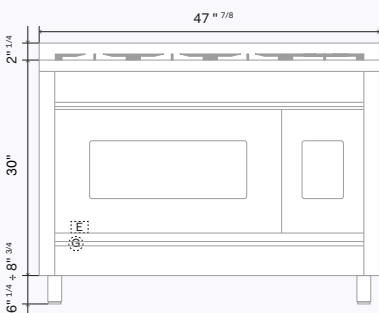

# Nostalgie, Professional Plus

Mod. /inches	A	B
UP30N / UP30W	5	26 7/8
UP36N / UP36W	7 3/8	7
UPD40N / UPD40W	4 3/8	3 7/8
UP48N / UP48W	5 1/2	5 1/2
UP60N / UP60W	7 1/2	6 7/8

Rear view  
-UP30

Rear view

Side view

Side view UP30

UP30N / UP30W

UP36N / UP36W

UPD40N / UPD40W

UP48N / UP48W

UP60N / UP60W