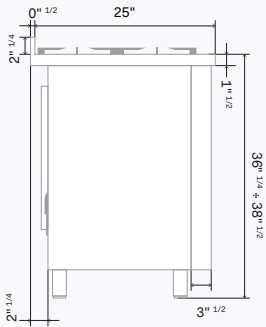

# Nostalgie, Professional Plus

Mod. /inches	A	B
UP30N / UP30W	5	26 7/8
UP36N / UP36W	7 3/8	7
UPD40N / UPD40W	4 3/8	3 7/8
UP48N / UP48W	5 1/2	5 1/2
UP60N / UP60W	7 1/2	6 7/8

Rear view  
-UP30

Rear view

Side view

Side view UP30

UP30N / UP30W

UP36N / UP36W

UPD40N / UPD40W

UP48N / UP48W

UP60N / UP60W