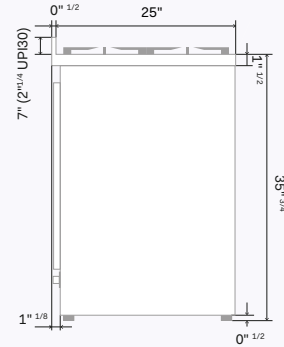

# Nostalgie, Professional Plus

Mod. /inches	A	B
UP30N / UP30W	5	26 7/8
UP36N / UP36W	7 3/8	7
UPD40N / UPD40W	4 3/8	3 7/8
UP48N / UP48W	5 1/2	5 1/2
UP60N / UP60W	7 1/2	6 7/8

Rear view  
-UP30

Rear view

Side view

Side view UP30

UP30N / UP30W

UP36N / UP36W

UPD40N / UPD40W

UP48N / UP48W

UP60N / UP60W