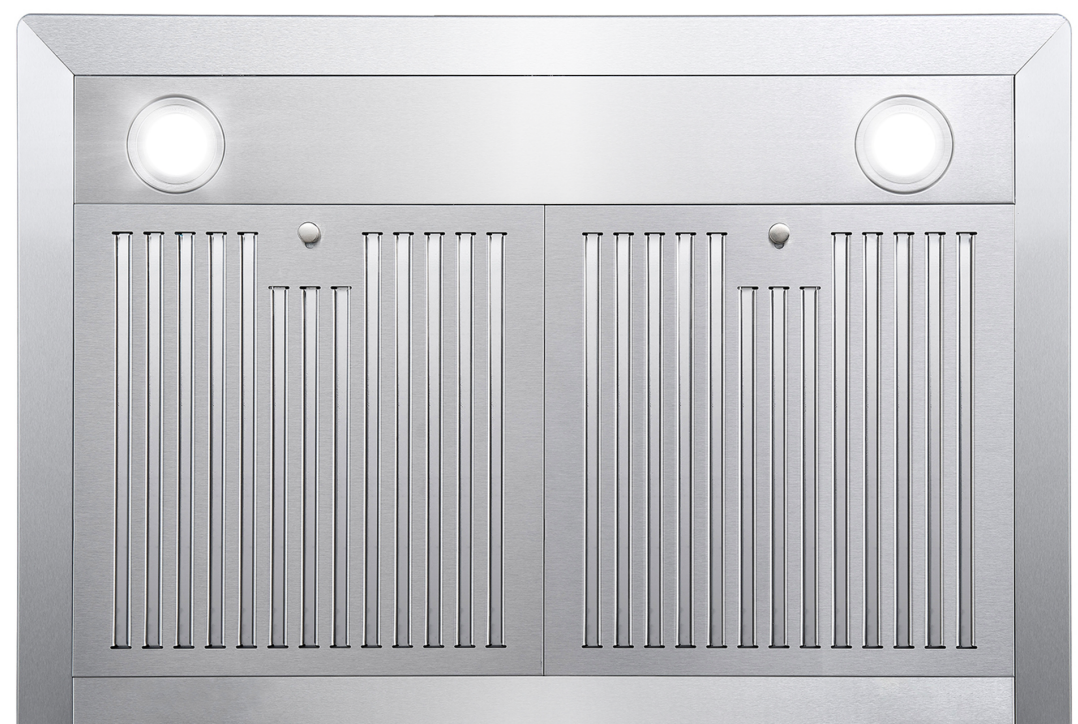

## COS-63175 Range Hood

<b>Size</b>	30 Inch
<b>Mounting Type</b>	Wall Mount
<b>Controls</b>	Push Button
<b>Filters</b>	2 x Stainless Steel Baffle Filters
<b>Material</b>	Stainless Steel
<b>Air Flow</b>	380 CFM
<b>Noise Level</b>	45 dB*
<b>Vent Style</b>	External
<b>Lighting</b>	2 x Front LED
<b>Voltage</b>	120V / 60Hz
<b>Wattage</b>	193W
<b>Included Components</b>	Bulb(s), Damper, Exhaust Vent, Fan Hardware, Installation Kit, Power Cord

### COS-63175

The perfect piece for any contemporary kitchen, Cosmo's COS-63175 Range Hood is powered by 380 CFM of suction, front LED lights and ARC-FLOW® Permanent Filters.

3 Fan Speeds

Push Button Controls

### Features

- Designed for wall mounting
- 3 fan speeds
- 380 CFM airflow capacity
- Push button controls
- ARC-FLOW® Permanent Filters
- 2 front LED lights
- Noise level as low as 45 dB\*
- 20-Gauge, 430 Grade Stainless Steel

# DIMENSIONS

**COS-63175** Range Hood

**Dimensions (WxDxH): 30" x 19.75" x 25.6-39.4"**