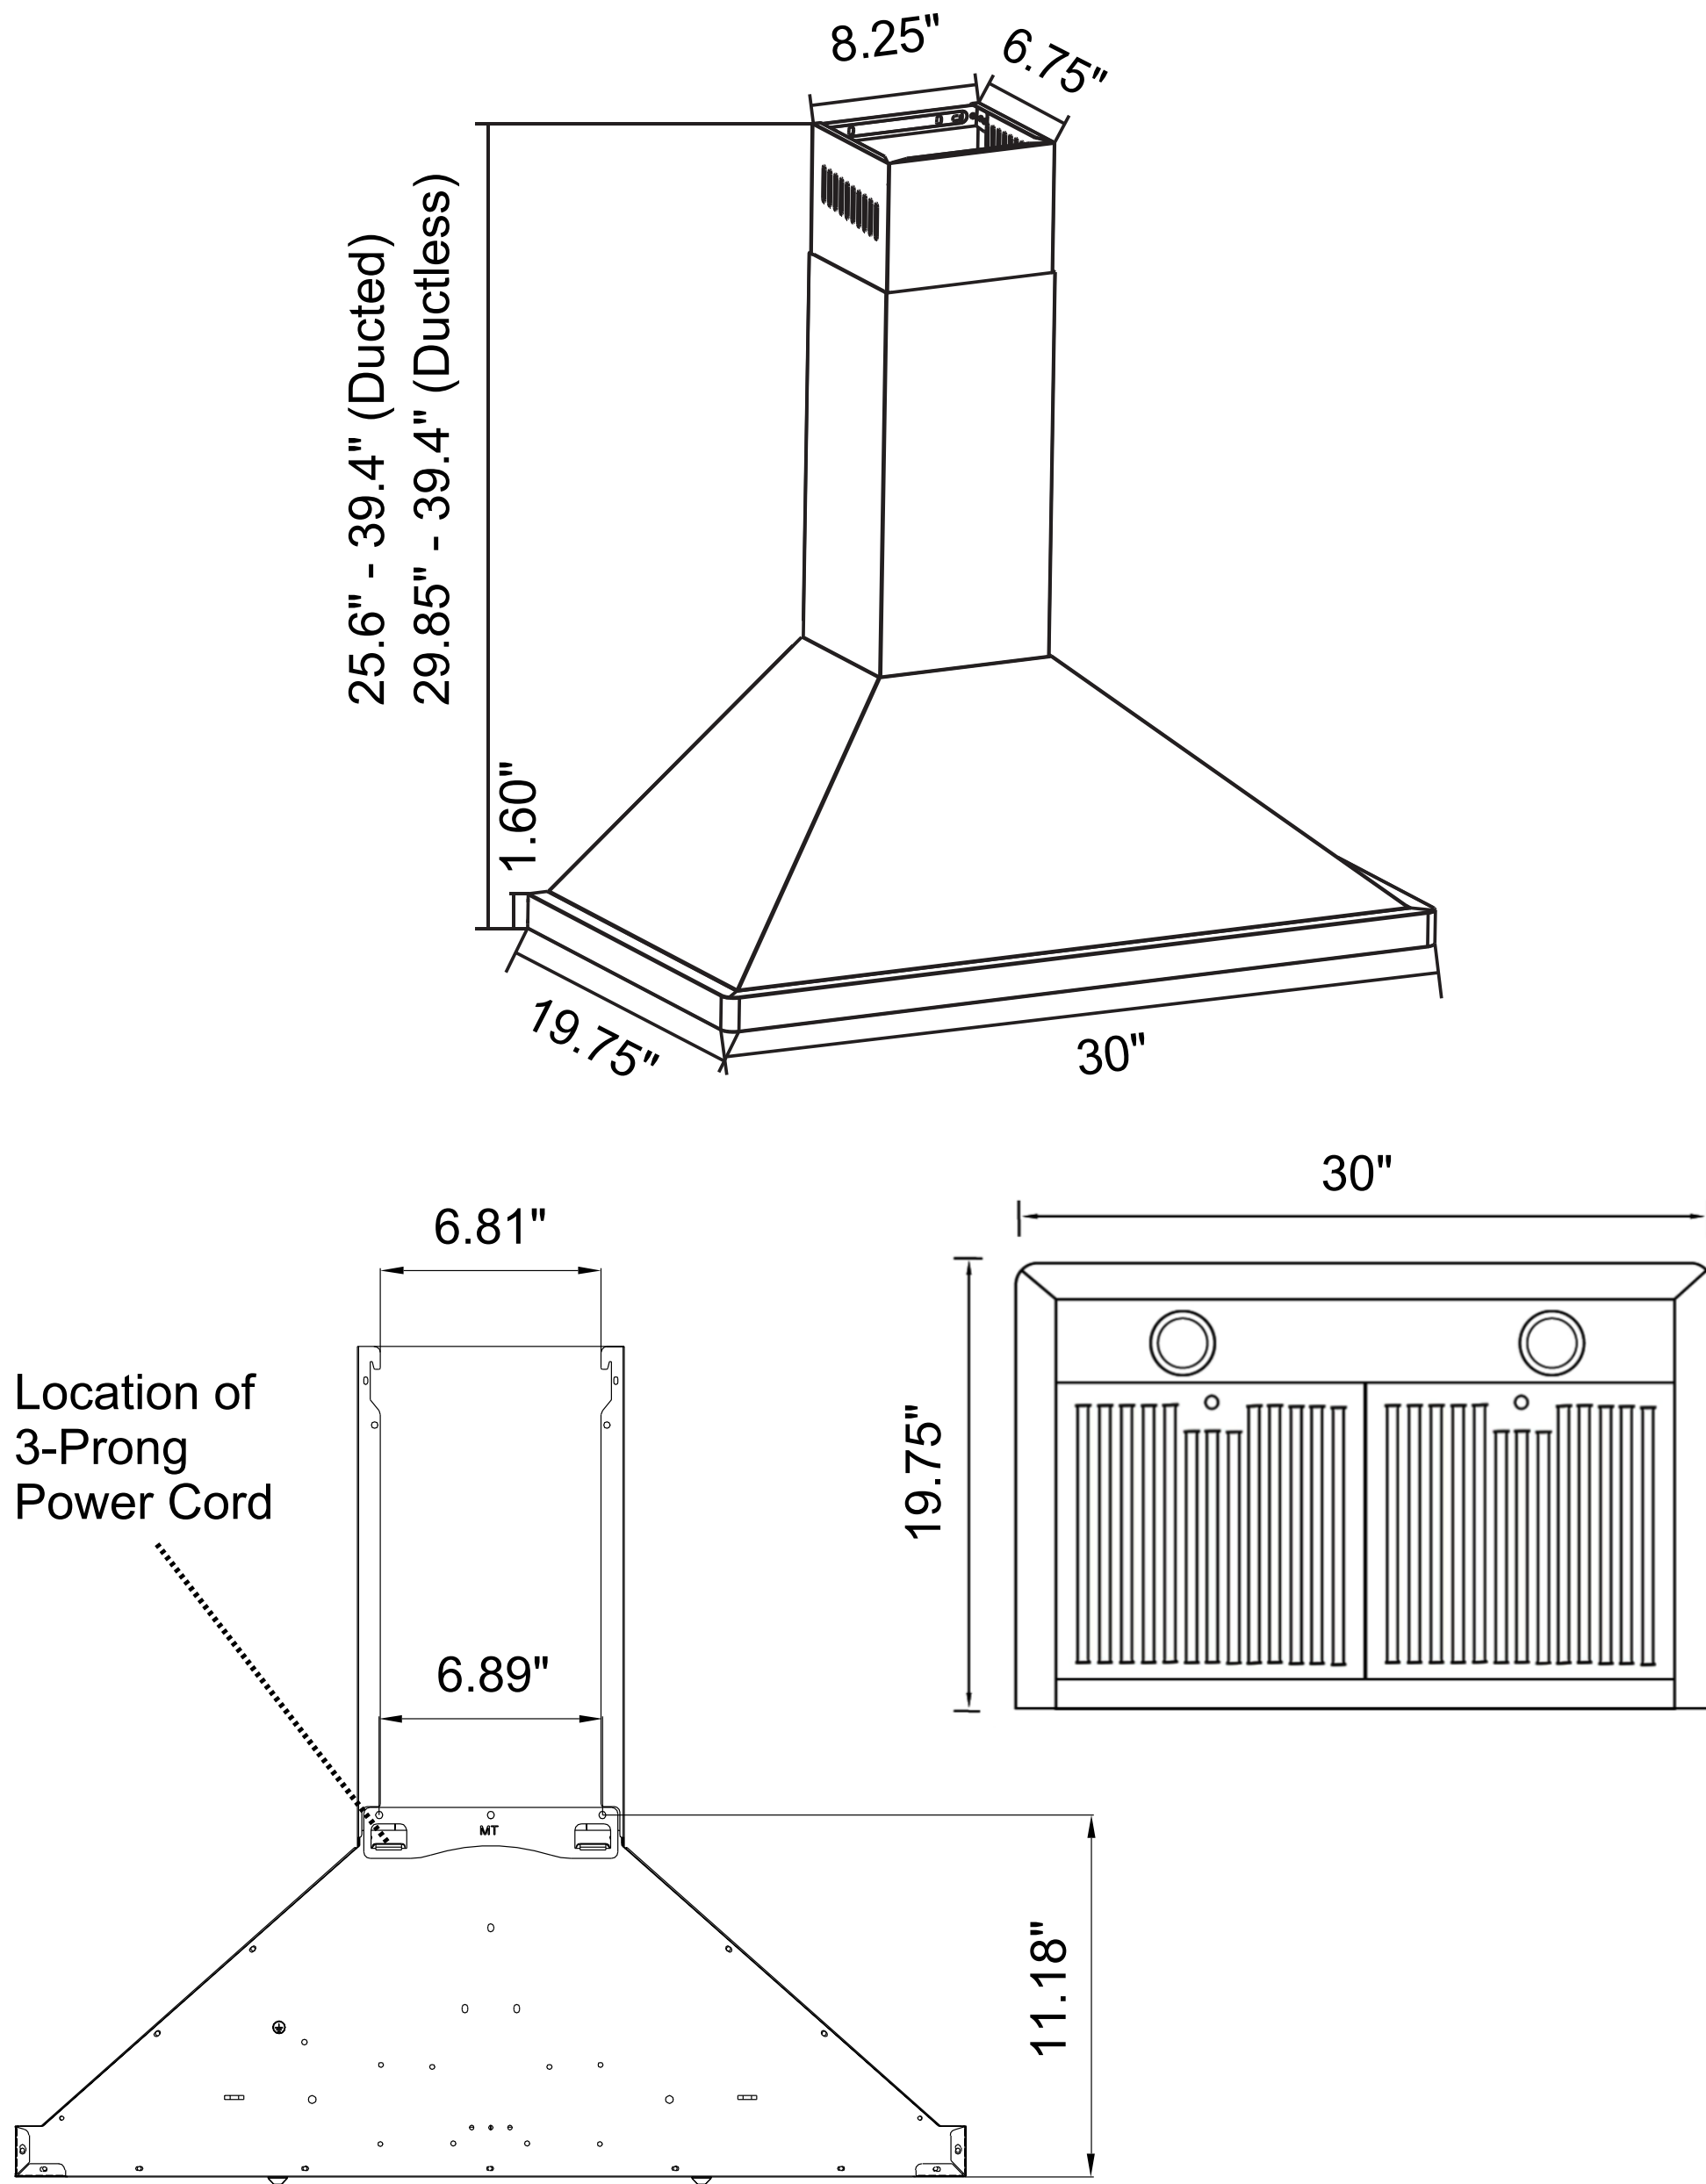

# DIMENSIONS

**COS-63175** Range Hood

**Dimensions (WxDxH): 30" x 19.75" x 25.6-39.4"**