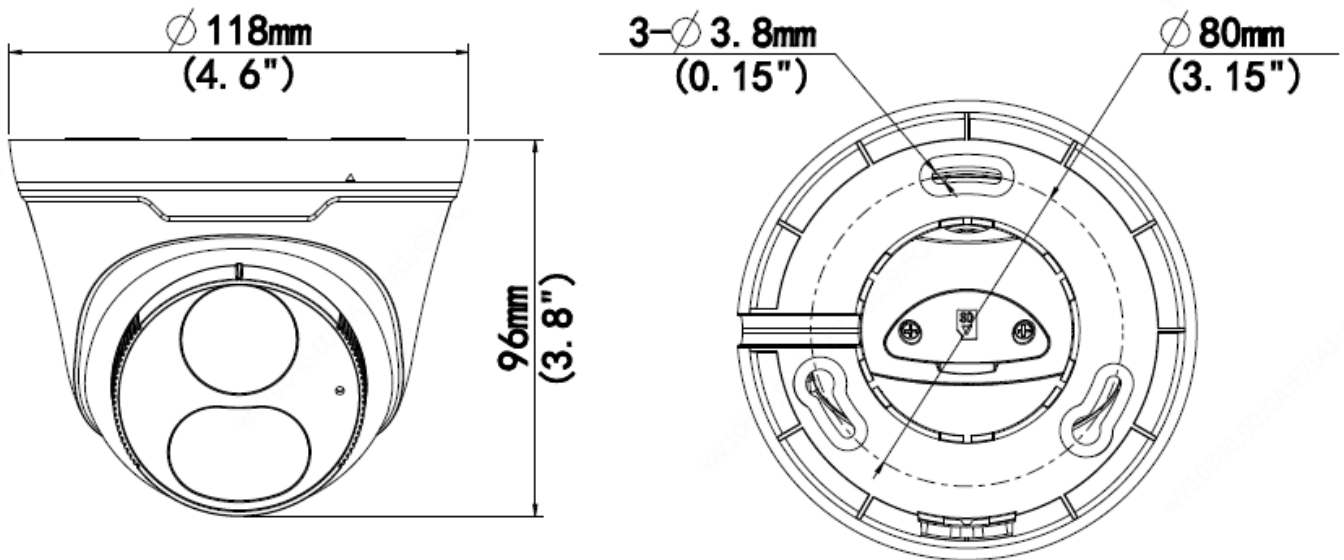

4MP HD ColorHunter IR Fixed Eyeball Network Camera

IPC3614LE-ADF28(40)KC-WL

Key Features

- High quality image with 4MP, 1/3"CMOS sensor
- 4MP (2688*1520)@ 25/20fps; 4MP (2560*1440)@ 25/20fps; 3MP (2304*1296) @30/25fps; 2MP (1920*1080) @30/25fps;
- Ultra 265, H.265, H.264, MJPEG
- 120dB true WDR technology enables clear image in strong light scene
- Support 9:16 Corridor Mode
- Built-in Mic & Speaker
- Smart IR, up to 30m (98ft) IR distance
- White Light, up to 30m (98ft) white light distance
- Supports 128 G Micro SD card
- IP67 protection
- Support PoE power supply
- 3-Axis

Dimensions

Accessories

TR-JB03-I-IN

TR-JB07/WM03-G-IN

TR-WM03-D-IN

TR-UP06-IN

TR-A01-IN

TR-SE24-IN