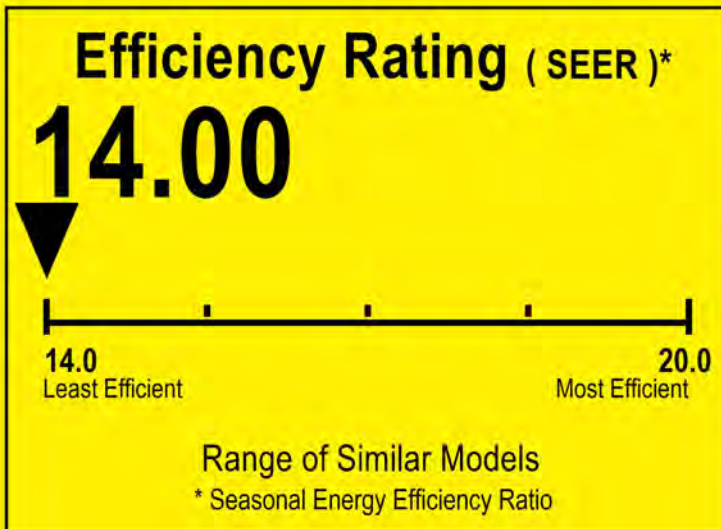

# ENERGYGUIDE

Central Air Conditioner  
Cooling Only  
Single Package

MRCOOL  
Model MPG30S054M414A

For energy cost info, visit  
[productinfo.energy.gov](http://productinfo.energy.gov)

## Notice

Federal law allow this unit to be installed in all U.S. states and territories.

**Energy Efficiency Ratio(EER):** This model's EER is 11.00.