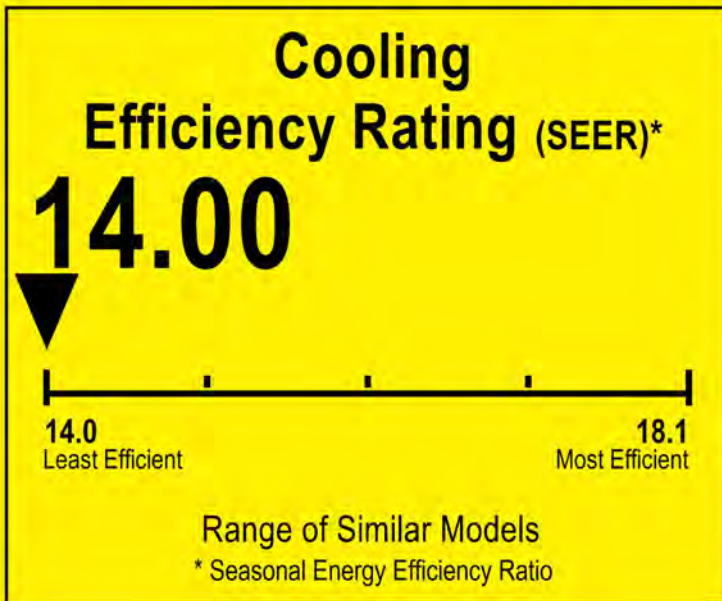

# ENERGYGUIDE

Heat Pump  
Cooling and Heating  
Single Package

MRCOOL  
Model MPH601M414A

For energy cost info, visit  
[productinfo.energy.gov](http://productinfo.energy.gov)