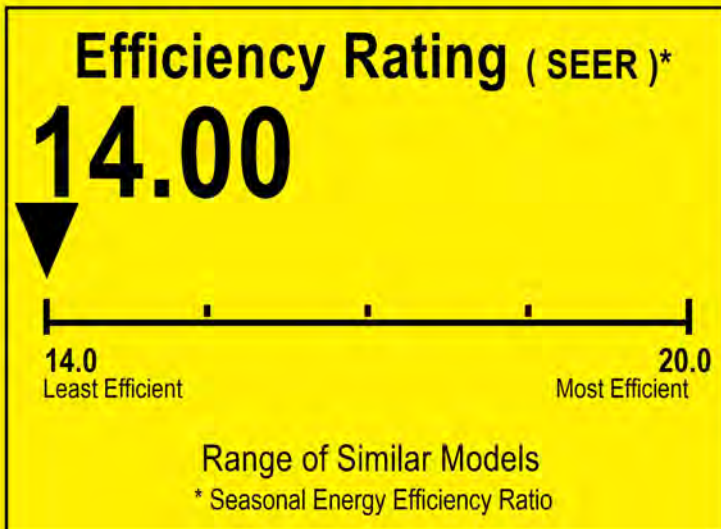

# ENERGYGUIDE

Central Air Conditioner  
Cooling Only  
Single Package

MRCOOL  
Model MPC421M414A

For energy cost info, visit  
[productinfo.energy.gov](http://productinfo.energy.gov)

## Notice

Federal law allow this unit to be installed in all U.S. states and territories.

**Energy Efficiency Ratio(EER):** This model's EER is 11.00.