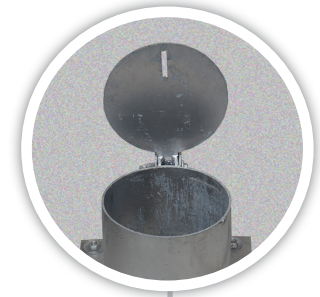

REMOVABLE *LOCKING BOLLARDS*

Ideal Shield's Removable Locking Bollards are the premier solution for temporary access points. To ensure pedestrian safety after removal, the Removable Bollards are made from U.S. steel and fabricated in Detroit, Michigan

TEMPORARY ACCESS

Unlock and remove when necessary.

MULTIPLE FINISHES

Pipe finish options include raw or galvanized.

AMERICAN MADE

Made and fabricated in the usa.

Bollard Protection When You Need It

Easy to Install ● Includes Bollard Cover ● Custom Options

Private Parking

Traffic Control

Stadium Entrances

STEEL PIPE

4" or 6" Schedule 40 steel pipe.
*Galvanized is optional but suggested.

BOLLARD COVER

Includes 1/8" bollard cover with ultra-violet and anti-static additives.
No painting is required.

HINGED PLATE

Includes hinged plate for worker/pedestrian safety.

FLOOR SLEEVE

18" Standard Depth.
Round & Square Options.

OTHER PRODUCTS

CRASH RATED BOLLARDS

DECORATIVE COVERS

COLLAPSIBLE BOLLARDS