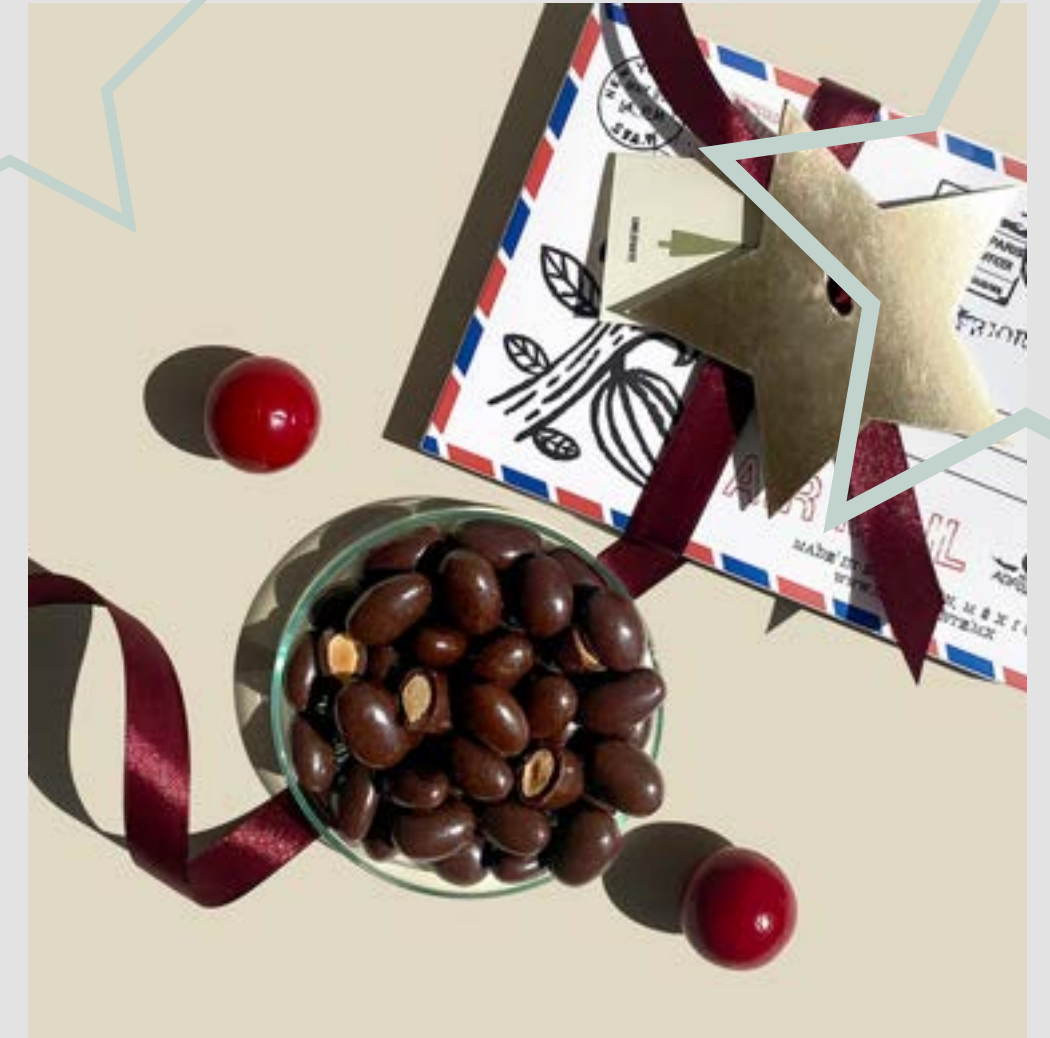

ALMENDRA CONFITADA

Almendra cubierta con chocolate. Cont. 120g

Precio: $189 MXN
-10% = $170.10 MXN
-15% = $160.65 MXN