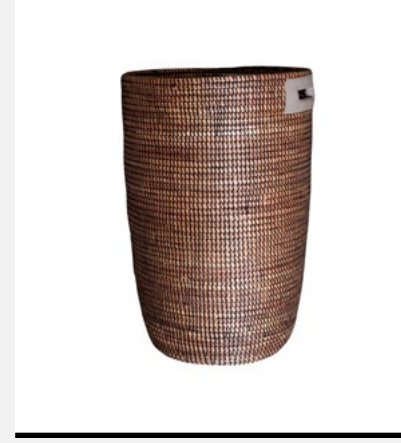

JAMAL OPEN BASKET

Basketry // Bowls & Storage Baskets

Meticulously handwoven by skilled artisans, showcasing their expertise and dedication to the craft. Come in a wide range of eye-catching Colours.

Size: S
Colour: Natural
SKU Code: JAM-S-HAN-NAT

£85