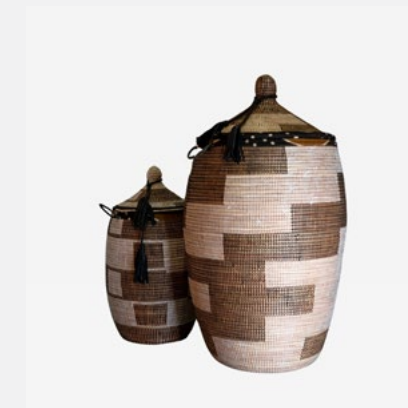

BAS0026

Basketry // Senegalese Laundry Basket

This Senegalese Douwe basket adds a touch of cultural elegance to your home. Perfect for laundry storage and versatile décor.

Size: M

Colour: Brown/White

SKU Code: BAS-M-026-BRO

£200