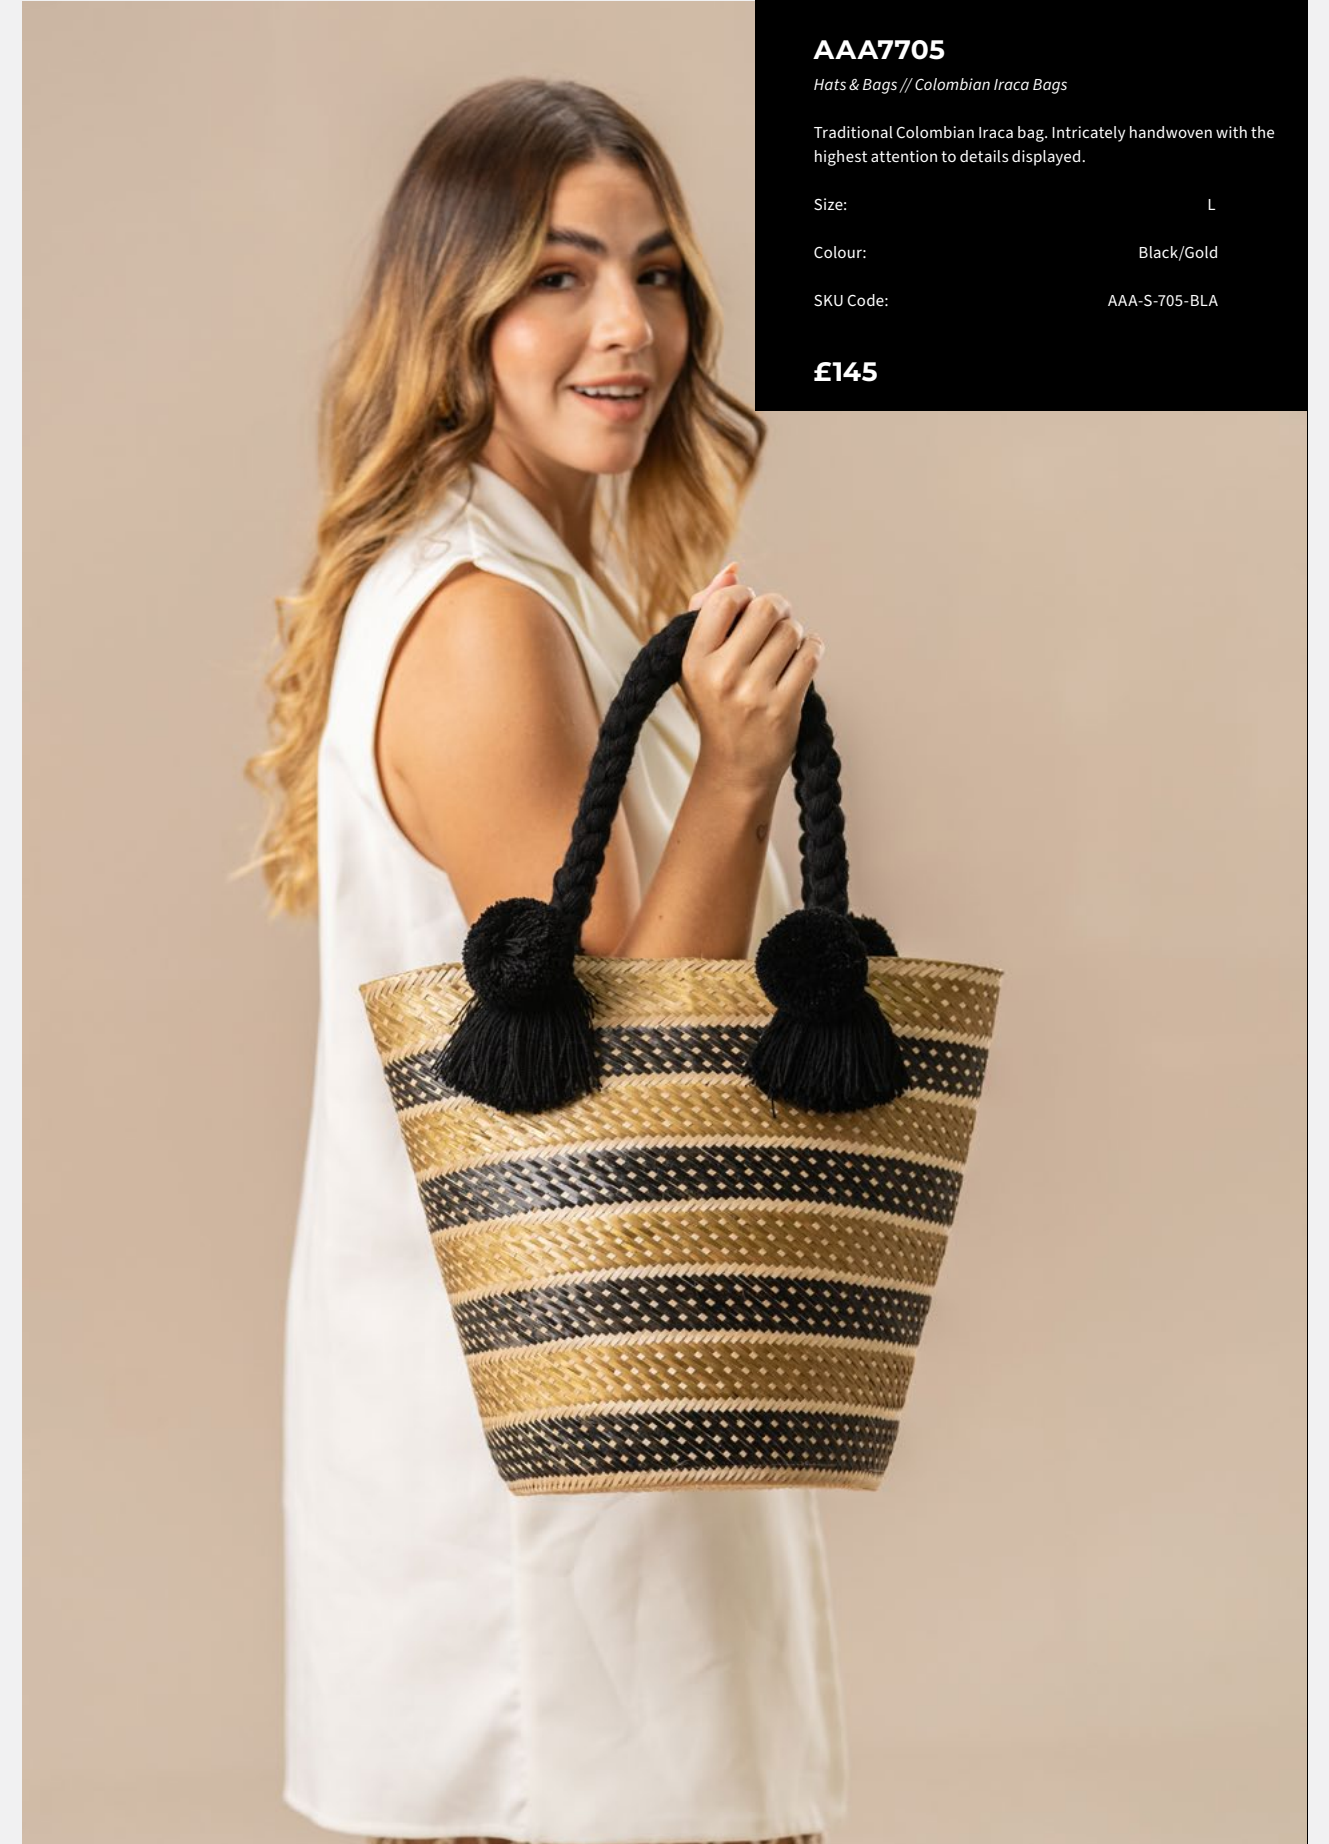

AAA7705

Hats & Bags // Colombian Iraca Bags

Traditional Colombian Iraca bag. Intricately handwoven with the highest attention to details displayed.

Size: L
Colour: Black/Gold
SKU Code: AAA-S-705-BLA

£145