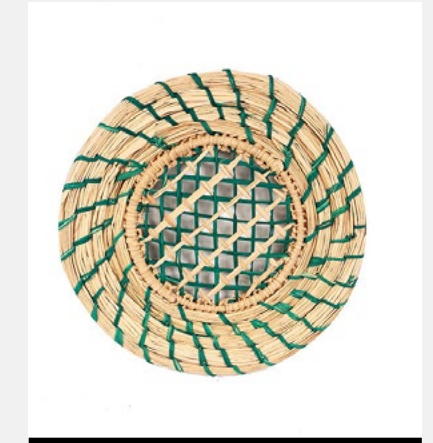

COA0003

Kitchen & Dining // Coasters

Beautifully handmade Iraca palm coasters. Measures 38 cm. Durable and easy to clean.

Colour: Green

SKU Code: COA-003-HAN-GRE

£9.99