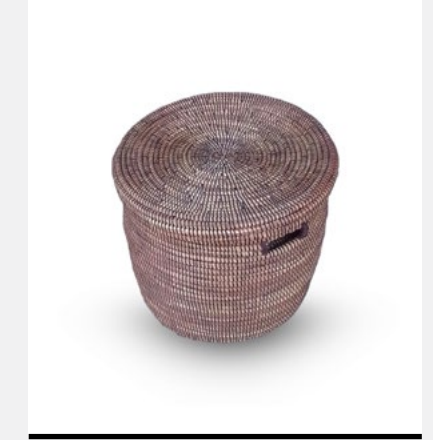

BAS0018

Basketry // Senegalese Laundry Basket

This Senegalese Douwe baskets add a touch of cultural elegance to your home. Perfect for laundry storage and versatile décor.

Size: M

Colour: Brown

SKU Code: BAS-018-HAN-BRO

£60