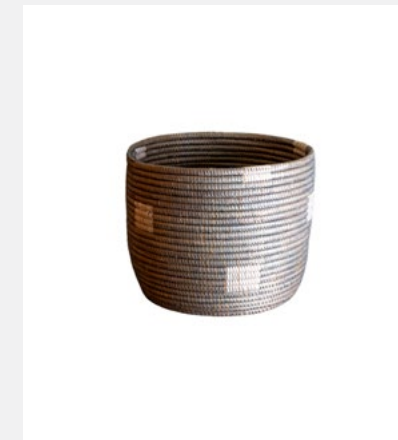

GREY AND WHITE OPEN BASKET

Basketry // Planters & Plant Pots

These baskets are often made from locally sourced, sustainable materials such as cattail stalks, millet straw, contributing to eco-friendliness.

Size: M
Colour: Grey/White
SKU Code: OPE-M-HAN-GRE

£40