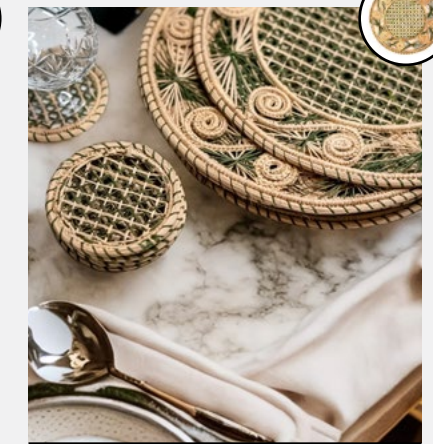

JADE IRACA PLACEMAT

Kitchen & Dining // Placemats

Beautifully handmade Iraca palm placemats. Measures 38 cm. Durable and easy to clean. Elevate your table decor with our exquisitely handwoven placemats.

Colour: Green
SKU Code: JAD-38-HAN-GRE

£24.99