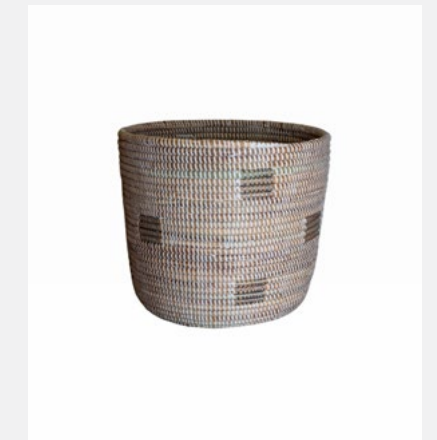

SILVER DOTTED OPEN BASKET

Basketry // Planters & Plant Pots

These baskets are often made from locally sourced, sustainable materials such as cattail stalks, millet straw, contributing to eco-friendliness.

Size: M
Colour: Silver
SKU Code: DOT-M-HAN-SIL

£40