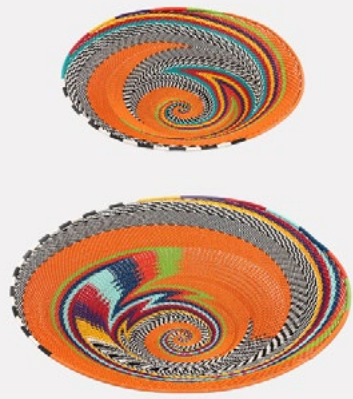

NOSIPHO SET OF 2

Decor & Accessories // South African Bowls

Handcrafted South African bowls, intricately woven bowls crafted with exceptional precision, showcasing vibrant patterns and delicate designs.

Size: M/L

Colour: Orange

SKU Code: NOS-M-HAN-ORA

£70