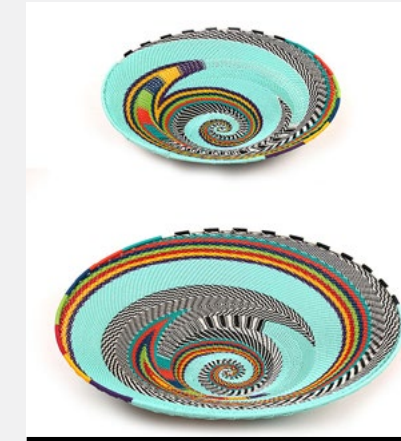

AMALHE SET OF 2

Decor & Accessories // South African Bowls

Handcrafted South African bowls, intricately woven bowls crafted with exceptional precision, showcasing vibrant patterns and delicate designs.

Size: M/L
Colour: Turquoise
SKU Code: AMA-M-HAN-TUR

£70