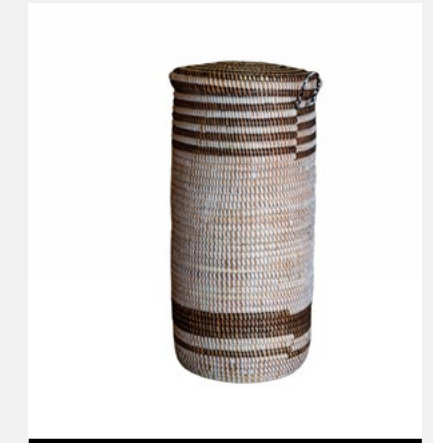

TOILET ROLL BROWN

Basketry // Bowls & Storage Baskets

Meticulously handwoven by skilled artisans, showcasing their expertise and dedication to the craft. Come in a wide range of eye-catching Colours.

Size: S
Colour: Brown/White
SKU Code: BAS-113-HAN-BRO

£40