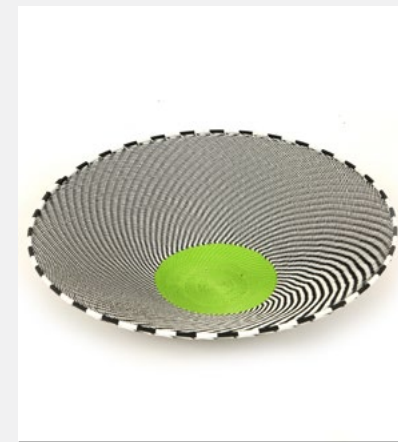

THULANI

Decor & Accessories // South African Bowls

Handcrafted South African bowls, intricately woven bowls crafted with exceptional precision, showcasing vibrant patterns and delicate designs.

Size: L
Colour: Black Swirl with green centre
SKU Code: THU-L-HAN-BLA

£40