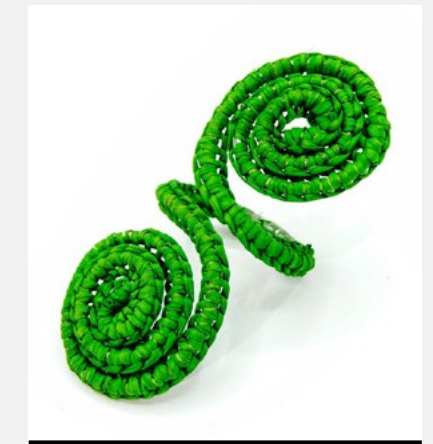

SWIRL NAPKIN RING GREEN

Kitchen & Dining // Napkin Rings

Exquisitely handmade napkin rings, intricately woven by skilled craftsmen in Colombia. These napkin rings seamlessly blend tradition and modern aesthetics, ideal for infusing a hint of cultural sophistication.

Colour: Green
SKU Code: SWI-NA-HAN-GRE

£9.99