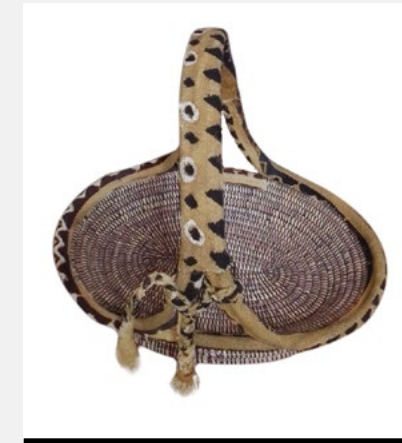

EXR60203

Kitchen & Dining // Senegalese Baskets

This Senegalese hand-woven, multi-purpose basket is a stunning blend of function and artistry. Crafted by skilled artisans in Senegal, West Africa.

Size: M
Colour: Yellow
SKU Code: EXR-203-HAN-YEL

£45