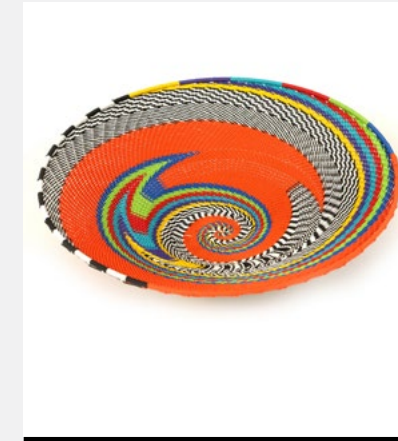

SM0A8999

Decor & Accessories // South African Bowls

Handcrafted South African bowls, intricately woven bowls crafted with exceptional precision, showcasing vibrant patterns and delicate designs.

Size: L
Colour: Orange
SKU Code: LOY-L-HAN-LIG

£40