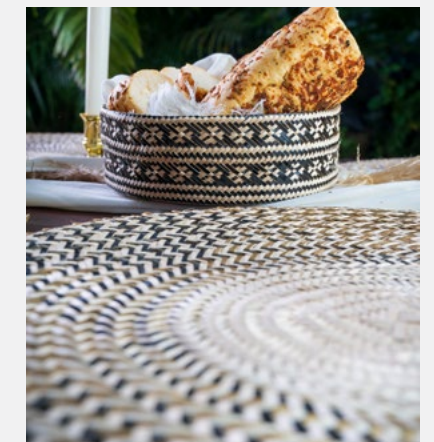

## COLOMBIAN BLACK OPEN TRAY

Colombian baskets // Table baskets

Beautifully crafted handmade Colombian tray.

Size: S | M

Colour: Black

SKU Code: COL-003-HAN-BLA

£25.99