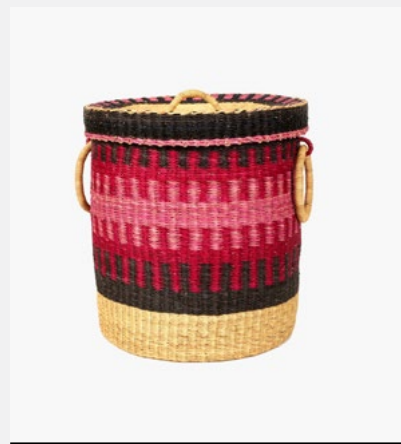

KWADWO

Basketry // Ghana Laundry Basket

Often referred to as “Bolgatanga Baskets” or “Bolga Baskets,” they are traditionally handwoven baskets with distinctive features.

Size: L

Colour: Pink/Black

SKU Code: KWA-L-HAN-PIN

£150