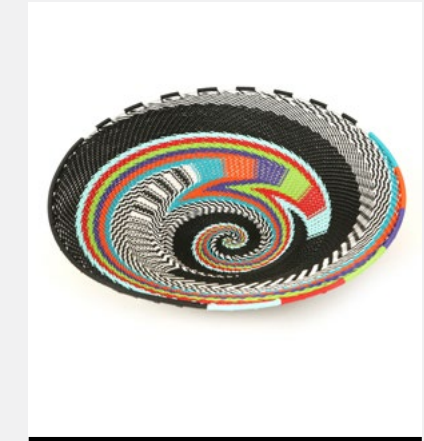

SM0A9001

Decor & Accessories // South African Bowls

Handcrafted South African bowls, intricately woven bowls crafted with exceptional precision, showcasing vibrant patterns and delicate designs.

Size: L
Colour: Black
SKU Code: SM0-L-001-BLA

£40