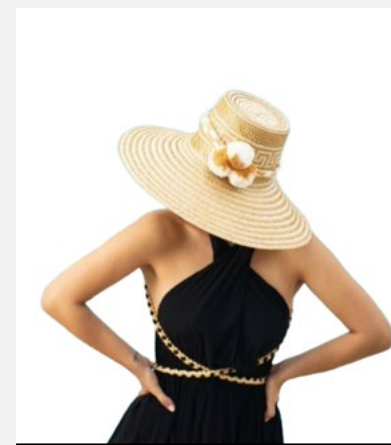

MIA-WIDE BRIM GOLD HAT

Hats & Bags // Colombian Hats

Versatile wide brim gold Colombian Hat from La Guajira, handmade by skilled artisans using traditional techniques, creating intricate pattern and design.

Size: M
Colour: Gold
SKU Code: MIA-M-HAN-GOL

£130