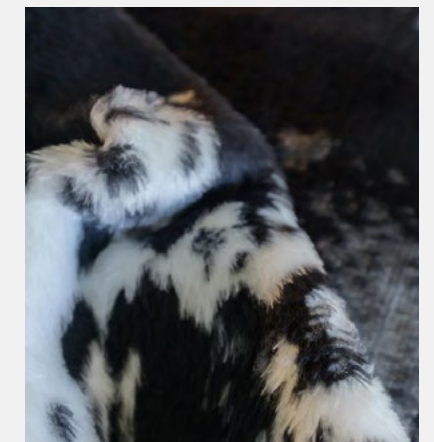

BELFIORE FINESSE NGUNI BLACK NATURAL

Throws & Blankets // South African Throws

Belfiore Finesse blankets embody the artistic heritage of Southern Africa, blending modern and traditional designs while serving as cultural symbols.

Size: L
Colour: Black Natural
SKU Code: BEL-L-HAN-BLA

£200