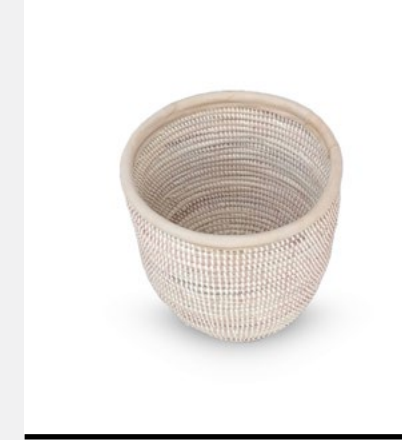

BAS0017

Basketry // Senegalese Laundry Basket

This Senegalese Douwe basket with intricate patterns adds a touch of cultural elegance to your home. For laundry storage and versatile décor.

Size: M

Colour: Taupe

SKU Code: BAS-017-HAN-TAU

£40