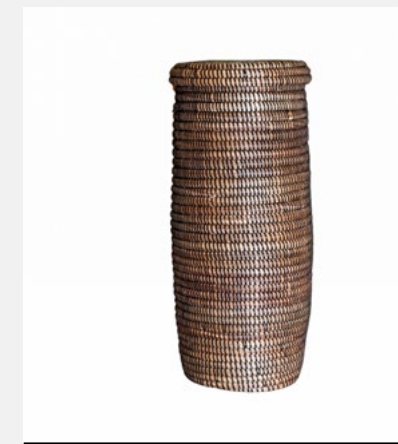

YOGA MAT HOLDER BROWN

Basketry // Bowls & Storage Baskets

Meticulously handwoven by skilled artisans, showcasing their expertise and dedication to the craft. Come in a wide range of eye-catching Colours.

Size: S
Colour: Brown
SKU Code: BAS-118-HAN-BRO

£40