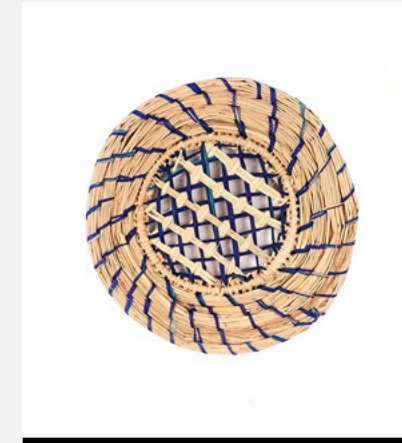

COA0001

Kitchen & Dining // Coasters

Beautifully handmade Iraca palm Coasters. Measures 38 cm. Durable and easy to clean.

Colour: Purple

SKU Code: COA-001-HAN-PUR

£9.99