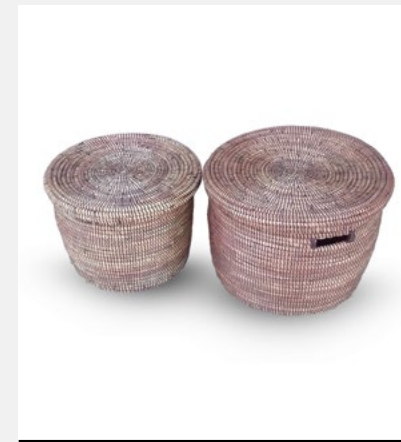

BAS0019

Basketry // Senegalese Laundry Basket

This Senegalese Douwe basket adds a touch of cultural elegance to your home. Perfect for laundry storage and versatile décor.

Size: M

Colour: Brown

SKU Code: BAS-019-HAN-BRO

£120