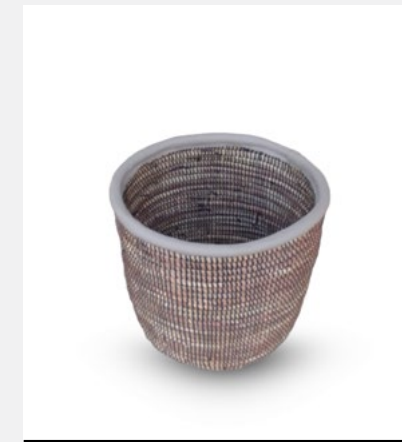

BAS0020

Basketry // Senegalese Laundry Basket

This Senegalese Douwe basket adds a touch of cultural elegance to your home. Perfect for laundry storage and versatile décor.

Size: M

Colour: Brown

SKU Code: BAS-020-HAN-BRO

£40