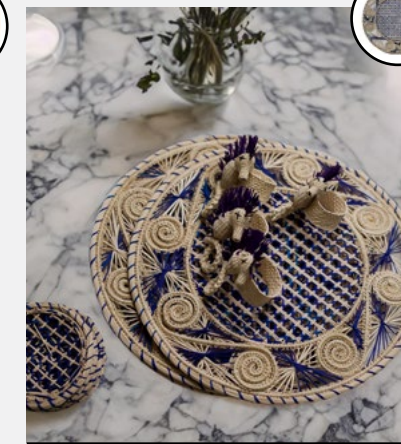

IRACA PLACEMAT MATS BLUE & COASTERS

Kitchen & Dining // Placemats

Beautifully handmade Iraca palm placemats. Measures 38 cm. Durable and easy to clean.

Colour: Blue
SKU Code: COA-38-HAN-BLU

£24.99