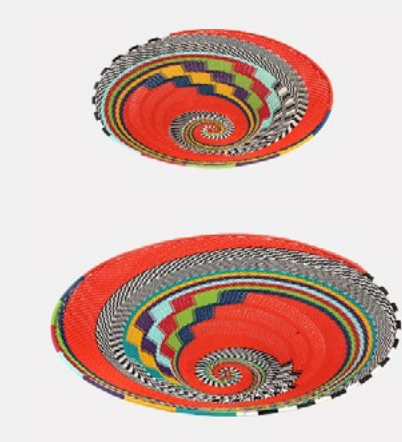

ORANGE SA BOWL OF 2

Decor & Accessories // South African Bowls

Handcrafted South African bowls, intricately woven bowls crafted with exceptional precision, showcasing vibrant patterns and delicate designs.

Size: M/L
Colour: Orange
SKU Code: ORA-M-HAN-ORA

£70