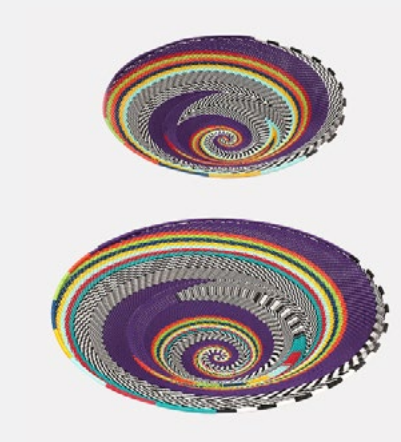

PURPLE SA BOWL OF 2

Decor & Accessories // South African Bowls

Handcrafted South African bowls, intricately woven bowls crafted with exceptional precision, showcasing vibrant patterns and delicate designs.

Size: M/L
Colour: Purple
SKU Code: PUR-M-HAN-PUR

£70