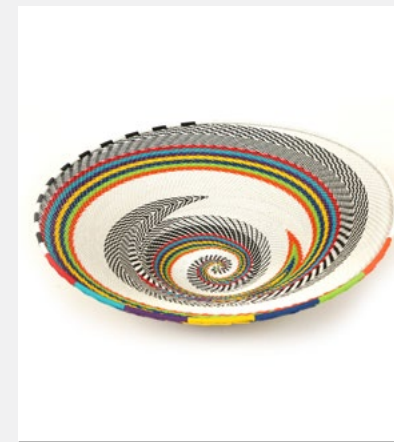

LUAN

Decor & Accessories // South African Bowls

Handcrafted South African bowls, intricately woven bowls crafted with exceptional precision, showcasing vibrant patterns and delicate designs.

Size: L
Colour: White multi
SKU Code: LUA-L-HAN-WHI

£40