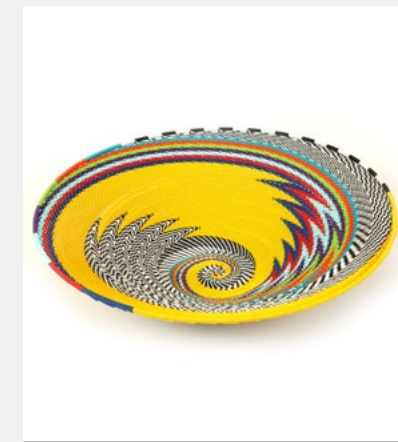

SM0A9055

Decor & Accessories // South African Bowls

Handcrafted South African bowls, intricately woven bowls crafted with exceptional precision, showcasing vibrant patterns and delicate designs.

Size: L

Colour: Yellow

SKU Code: SM0-L-055-YEL

£40