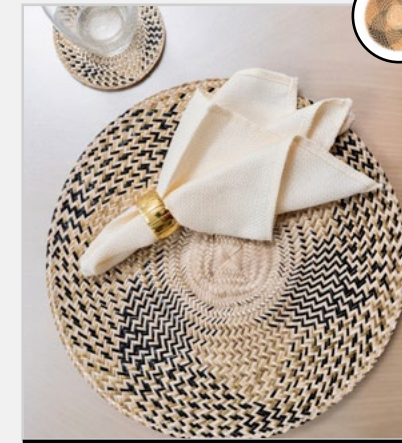

KALEIDOSCOPE BLACK & NATURAL

Kitchen & Dining // Placemats

Beautifully handmade Iraca palm placemats. Measures 38 cm. Durable and easy to clean.

Colour: Black/Natural
SKU Code: KAL-38-HAN-BLA

£22.99