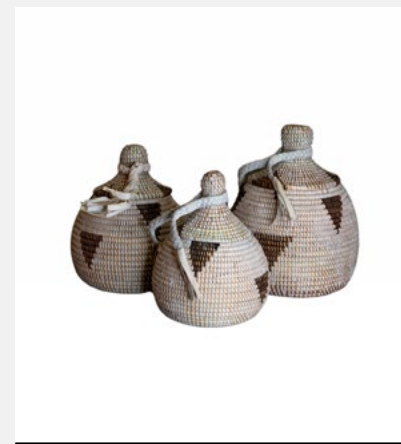

LAMINE SILVER

Basketry // Room Accessories

This piece is a Senegalese Douwe basket with elaborate designs and lively hues. It is a sustainable, and multifunctional addition to your home.

Size: S/M/L
Colour: Silver/White
SKU Code: LAM-S-HAN-SIL

£15