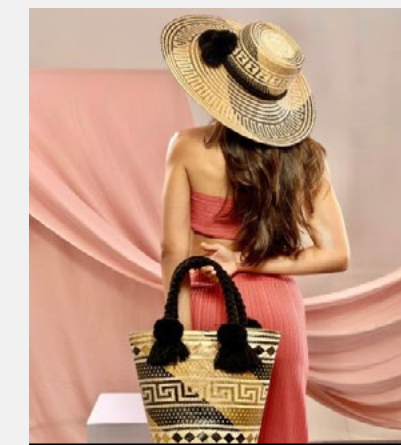

NELLIE

Hats & Bags // Colombian Hats

Black & Gold Wide Brim Colombian Hat from La Guajira, handmade by skilled artisans using traditional techniques, creating intricate pattern and design.

Size: M
Colour: Black/Gold
SKU Code: BLA-M-HAN-BAL

£140