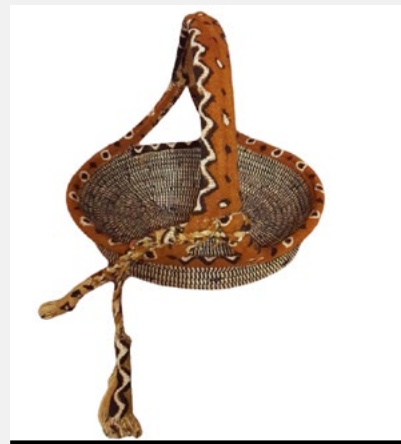

EXR60200

Kitchen & Dining // Senegalese Baskets

This Senegalese hand-woven, multi-purpose basket is a stunning blend of function and artistry. Crafted by skilled artisans in Senegal, West Africa.

Size: M
Colour: Brown
SKU Code: EXR-200-HAN-BRO

£45