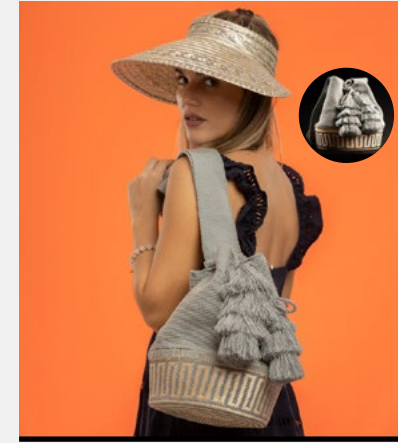

ISABEL GREY

Hats & Bags // Colombian Iraca Bags

Colombian woven base grey bag is a beautiful, unique, and sustainable piece of craftsmanship. Traditionally handwoven and features intricate patterns.

Size:	M
Colour:	Grey
SKU Code:	ISA-M-HAN-GRE

£120