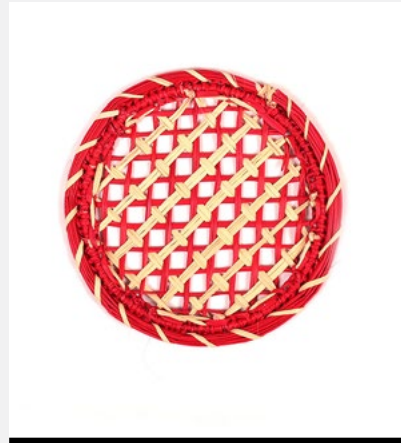

*Kitchen & Dining // Coasters*

Beautifully handmade Iraca palm coasters. Measures 38 cm. Durable and easy to clean.

Colour: Red

SKU Code: COA-006-HAN-RED

**£9.99**

**COA0009**

*Kitchen & Dining // Coasters*