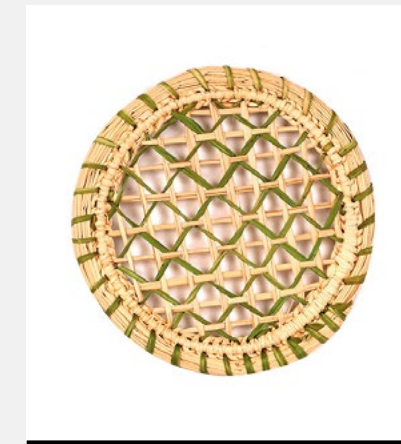

COA0005

Kitchen & Dining // Coasters

Beautifully handmade Iraca palm coasters. Measures 38 cm. Durable and easy to clean.

Colour: Military Green

SKU Code: COA-005-HAN-MIL

£9.99