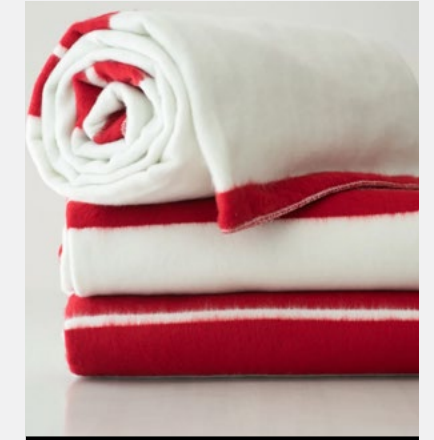

ABAKWETHA

Throws & Blankets // South African Throws

Super soft blanket that is ideal for the guest room and children alike. Culturally, the Abakwetha blanket is worn by young boys marking their growth passage from boyhood to manhood.

Size: L
Colour: Red/White
SKU Code: ABA-L-HAN-RED

£110