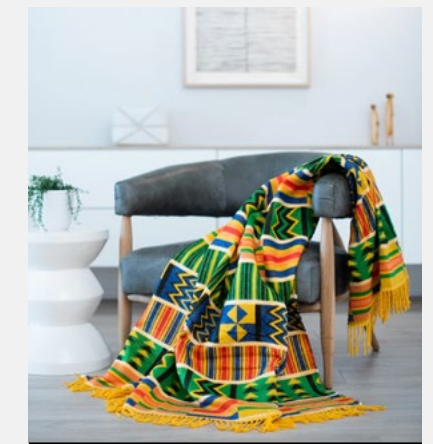

GHANA KENTE YELLOW APPLE

Throws & Blankets // Ghanaian Throws

Ghana Kente throws embody the artistic heritage of Ghana, blending modern and traditional designs while serving as cultural symbols.

Size: M
Colour: Green/Orange
SKU Code: GHA-M-HAN-GRE
£150