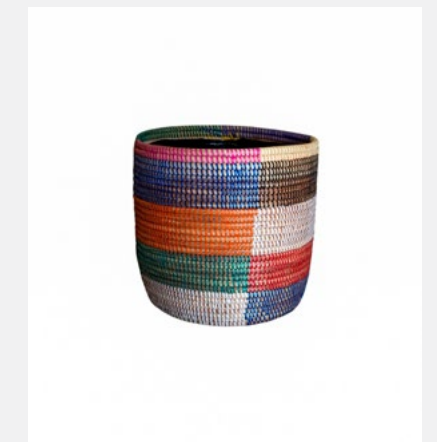

RAINBOW PLANT POT

Basketry // Planters & Plant Pots

These baskets are often made from locally sourced, sustainable materials such as cattail stalks, millet straw, contributing to eco-friendliness.

Size: M
Colour: Multicolour
SKU Code: RAI-M-HAN-MUL

£40