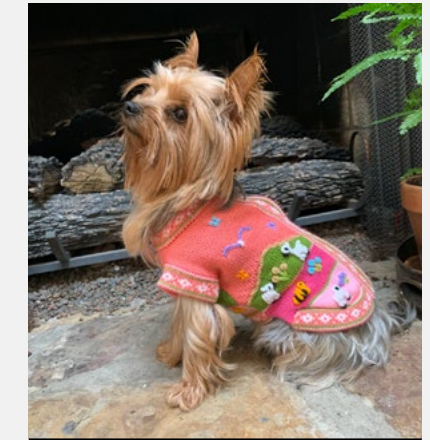

DOGGY JUMPER CORAL PINK SIZE 2

Pets // For Dogs

This high-quality dog jumper is an ideal choice for your beloved pet, offering natural temperature regulation to ensure their comfort and warmth.

Size: S/M
Colour: Coral Pink
SKU Code: DOG-S-HAN-COR

£55