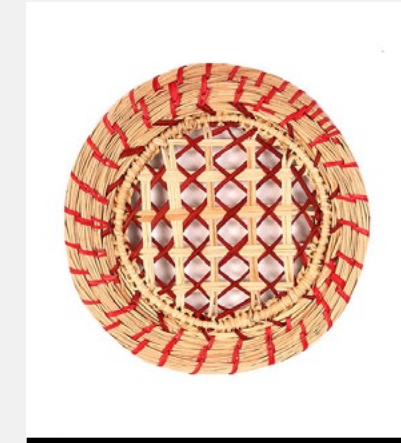

COA0002

Kitchen & Dining // Coasters

Beautifully handmade Iraca palm coasters. Measures 38 cm. Durable and easy to clean.

Colour: Dark Red

SKU Code: COA-002-HAN-DAR

£9.99