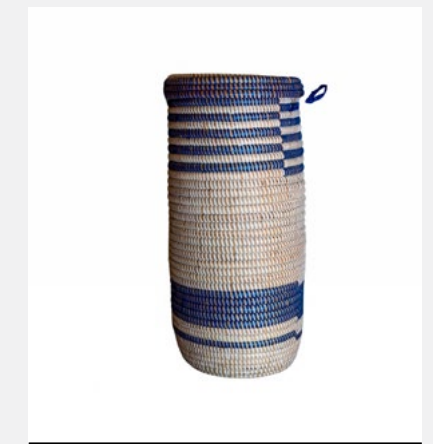

TOILET ROLL BLUE

Basketry // Bowls & Storage Baskets

Meticulously handwoven by skilled artisans, showcasing their expertise and dedication to the craft. Come in a wide range of eye-catching Colours.

Size: S
Colour: Blue/White
SKU Code: BAS-116-HAN-BLU

£40