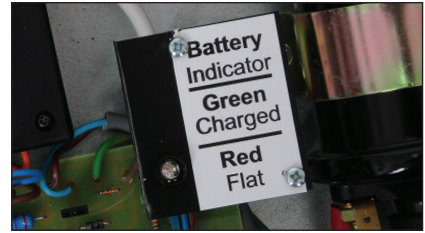

# HUNTER Bird SCARER

**The Hunter Bird Scarer is an electronically controlled, gas powered bird scarer. It has been designed with a number of features that increase coverage, ensure reliability and give the user more choice.**

## STANDARD features

PROGRAMME TIMER

GEL CELL RECHARGEABLE BATTERIES

BATTERY INDICATOR