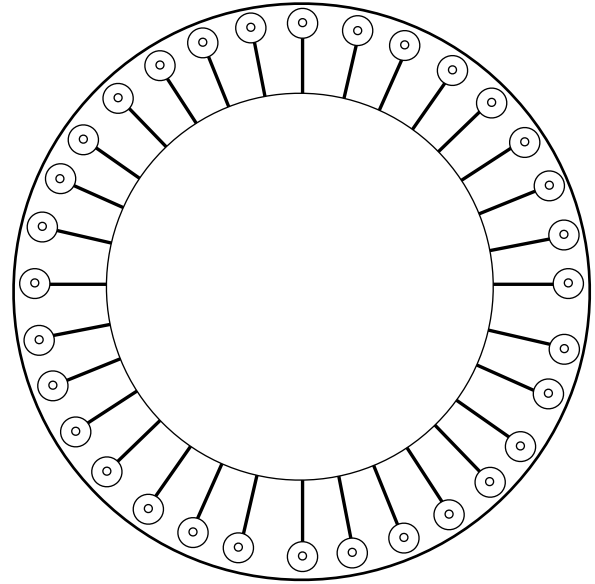

## PATTERN PIECES

RAY BACKGROUND - magenta

SUN RAYS - DMC 907 & 727

OUTLINE - DMC 600

SEQUINS - CLOVER & GOLD

FACE - Lemonade

EYE LASHES - DMC 600

OUTLINE - DMC 727

BRIDGE OF NOSE - PEACOCK  
 OUTLINE - DMC 3810

SEQUIN EYES - TEAL  
 EYES - DMC 3810

EYES - WHITE  
 OUTLINE - DMC B5200

CHEEKS - TANGERINE  
 OUTLINE - DMC 741

LIPS - MAGENTA  
 OUTLINE - DMC 600

TEETH - WHITE  
 OUTLINE - DMC B5200