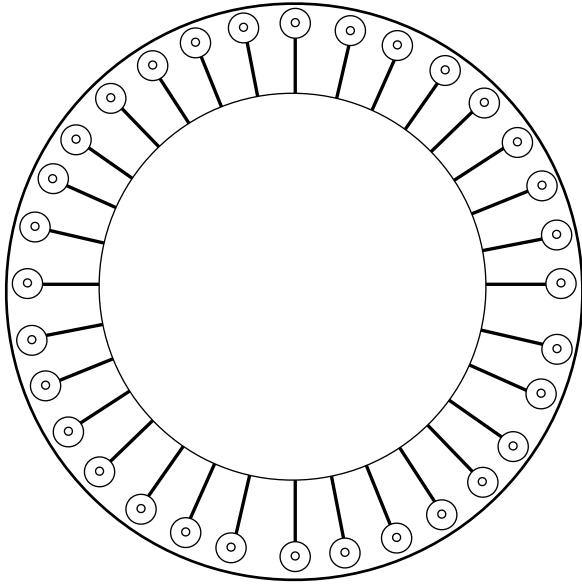

## PATTERN PIECES

RAY BACKGROUND - magenta

SUN RAYS - DMC 907 & 727

OUTLINE - DMC 600

SEQUINS - CLOVER & GOLD

FACE - Lemonade

EYE LASHES - DMC 600

OUTLINE - DMC 727

BRIDGE OF NOSE - PEACOCK  
 OUTLINE - DMC 3810

SEQUIN EYES - TEAL  
 EYES - DMC 3810

EYES - WHITE  
 OUTLINE - DMC B5200

CHEEKS - TANGERINE  
 OUTLINE - DMC 741

LIPS - MAGENTA  
 OUTLINE - DMC 600

TEETH - WHITE  
 OUTLINE - DMC B5200