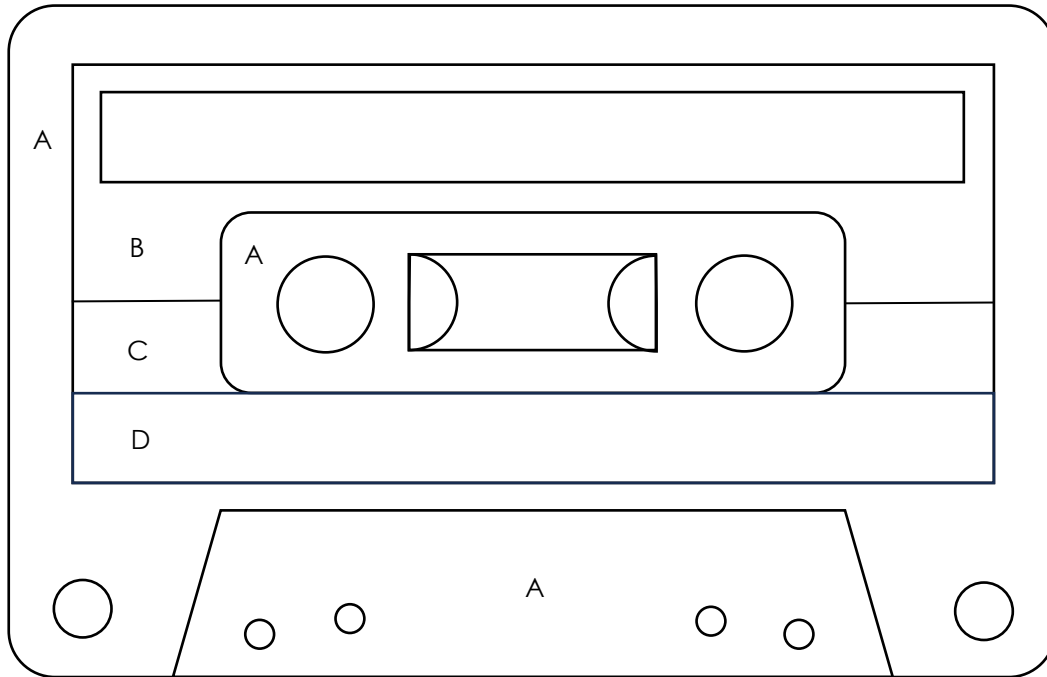

# Mix Tape Pattern

The cassette tape will be constructed as shown below. Select felt colors A, B, C and D to make the tape your own special "mix." All other pattern pieces have a specified color.

Cut (2) from Felt C

OUTER SCREW  
Cut (2) from Black felt

INNER SCREW  
Cut (4) from Black felt