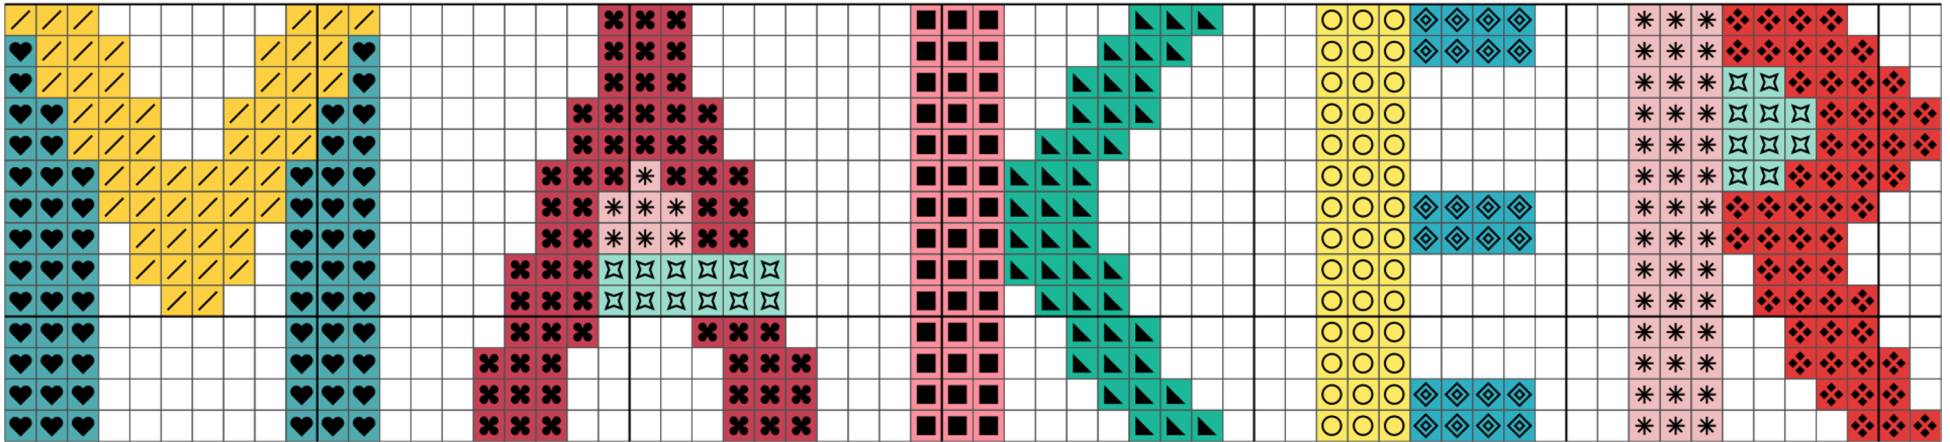

# Cut + Paste Stitched Letters

BENZIE  
DESIGN

- ∕ DMC 725 Dandelion
- ♥ DMC 3848 Everglade (limited edition color available in Cut + Paste palette only)
- ✖ DMC 347 Strawberry
- \* DMC 224 Blush
- ⊠ DMC 3817 Seafoam
- DMC 3706 Coral
- ▴ DMC 3851 Julip
- DMC 3822 Ochre
- ◇ DMC 3810 Peacock
- ❖ DMC 666 Carmine