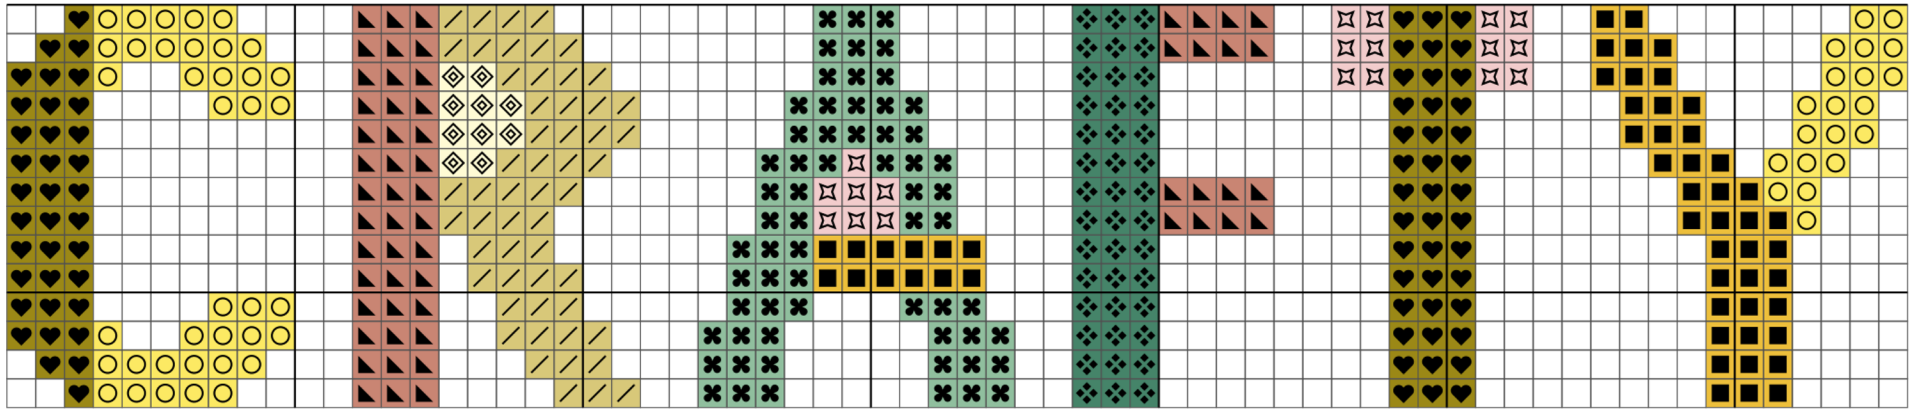

Cut + Paste Stitched Letters

BENZIE
DESIGN

- ♥ DMC 831 Bronze
- DMC 3822 Ochre
- ▲ DMC 3778 Grapefruit
- ／ DMC 422 Shortbread
- ◇ DMC 746 Ecu
- ✖ DMC 522 Sage
- ⋄ DMC 224 Blush
- DMC 3852 Mustard
- ❖ DMC 520 Olive