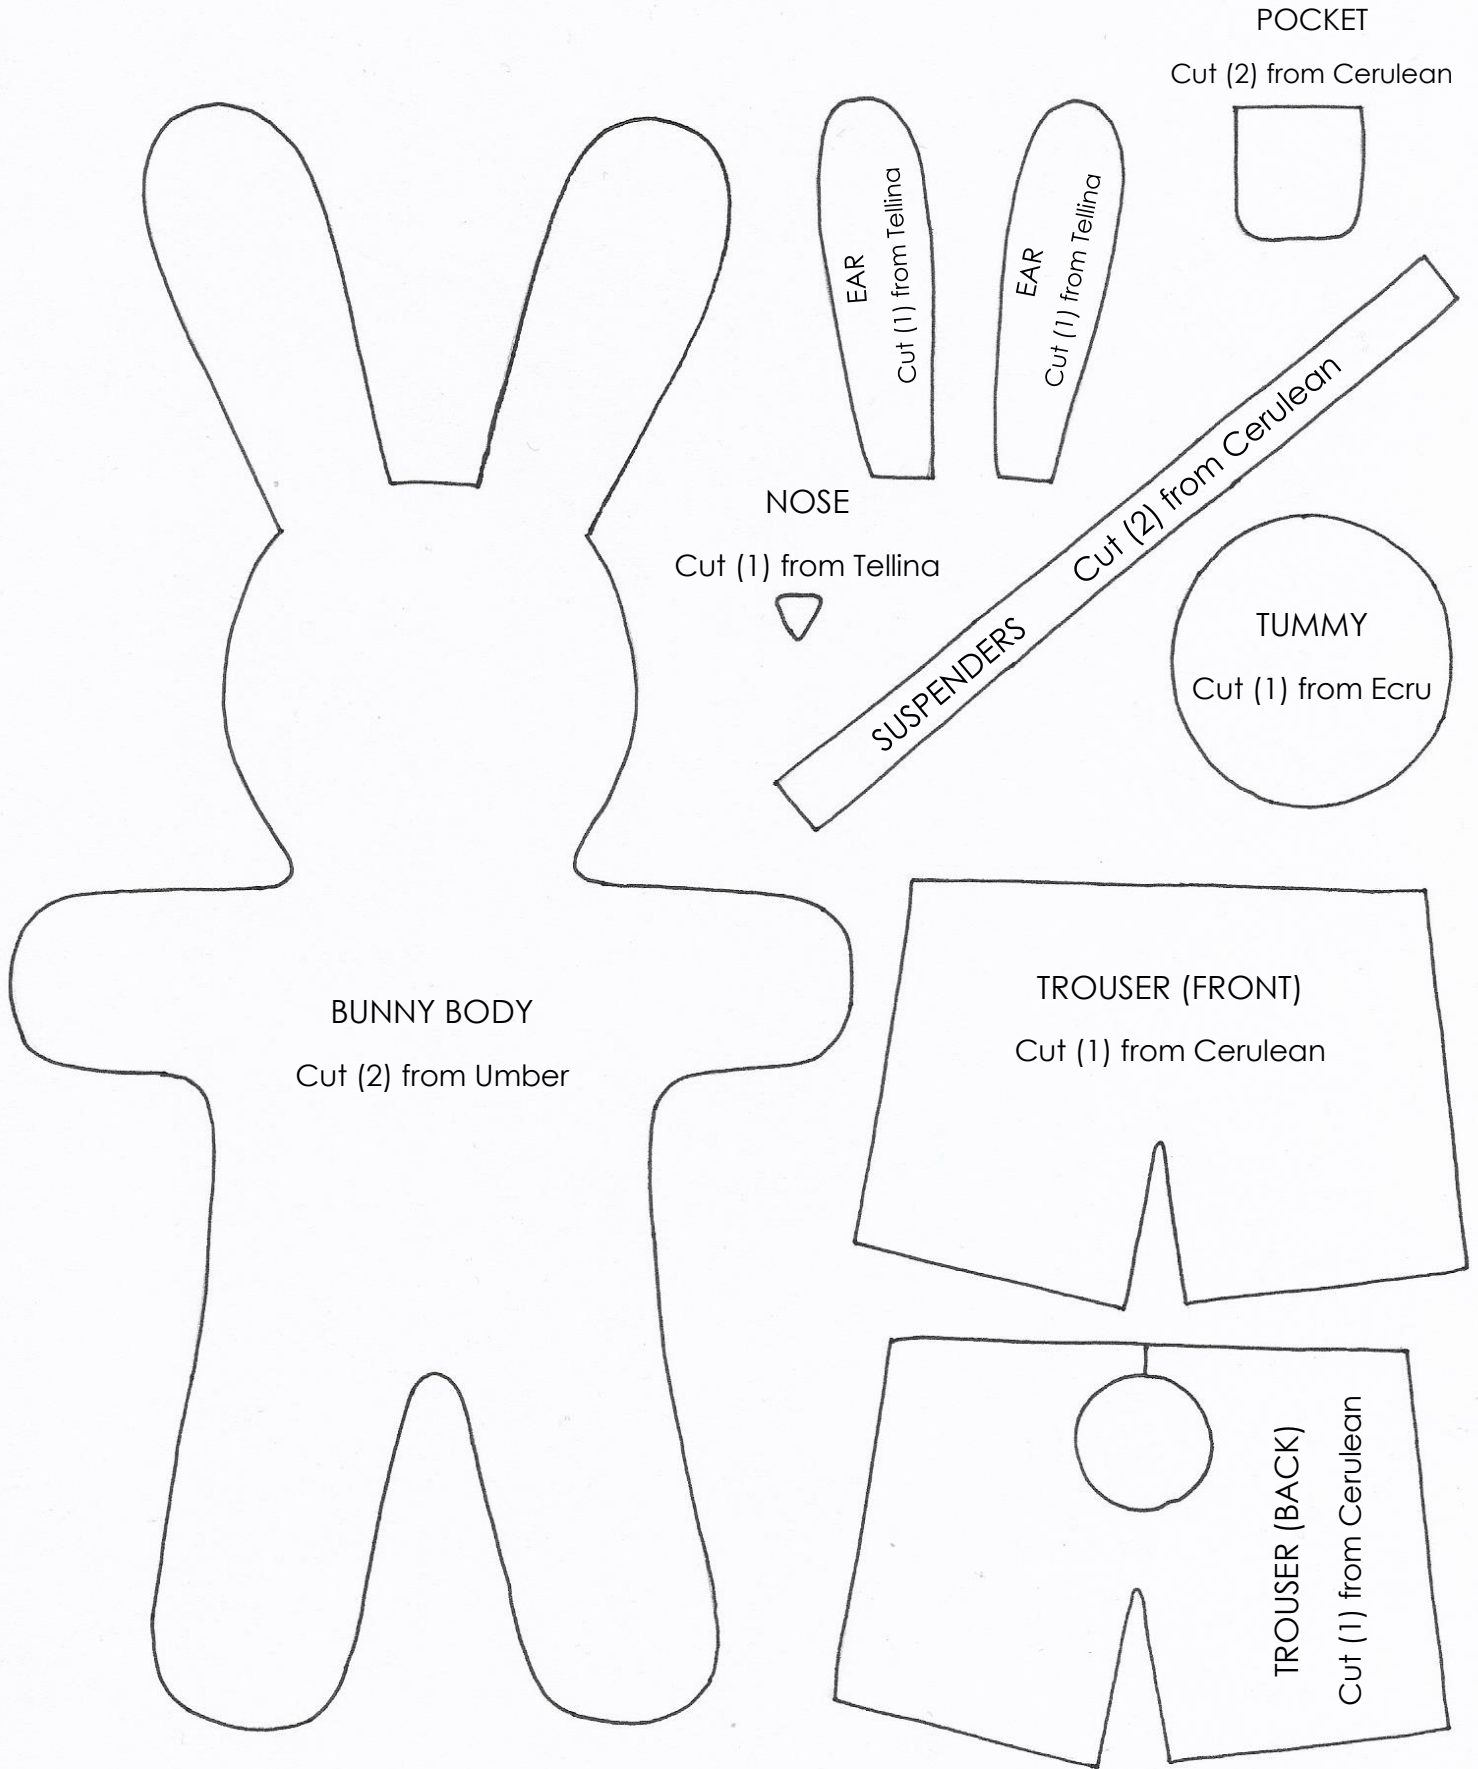

April Showers Bunny Pattern

TEETH – Cut (2) small rectangles from Ecru