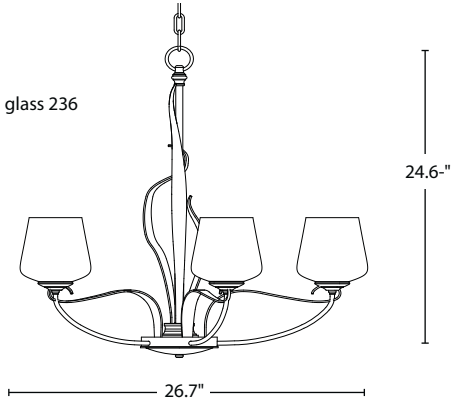

**FLORA
Chandelier 5 Arm Up**

Name: _____
 Phone: _____
 Email: _____

**PRODUCT SPECIFICATION
SHEET**

Shown in Dark Smoke with Medium Tall Tapers in Oceanstone

Description

Chandelier: Flora with five arms and glass options. Includes 5" dia. canopy kit with 15' wire and 3' chain. Replacement chain #901041. 2-3 week lead time on chain.

Order Numbers

WGW Item: 103040-XX
 Configured Item: 103045-SKT-XX-NOGLASS

Country of Manufacture

USA

Location Rating

UL Indoor Damp

Overall Dimensions

Height: 24.6"
 Width: 26.7"
 Depth: 26.7"
 Canopy: 5"

HF Glass Included:

XX0236, 5"d x 5.11"h dome

Weight

Fixture only: 20 lbs

Lamping

(5) Medium, 60W max (LED recommended)

Voltage

120V, hardwired

Glass Size

- Small
- Medium

Glass Pattern

Please see our custom shade pattern lists

Glass Hole Size

Large (1 3/4")

WGW.COM

512-393-3316
 lighting@wgw.com
 6469 Ranch Road 12
 San Marcos, TX 78666